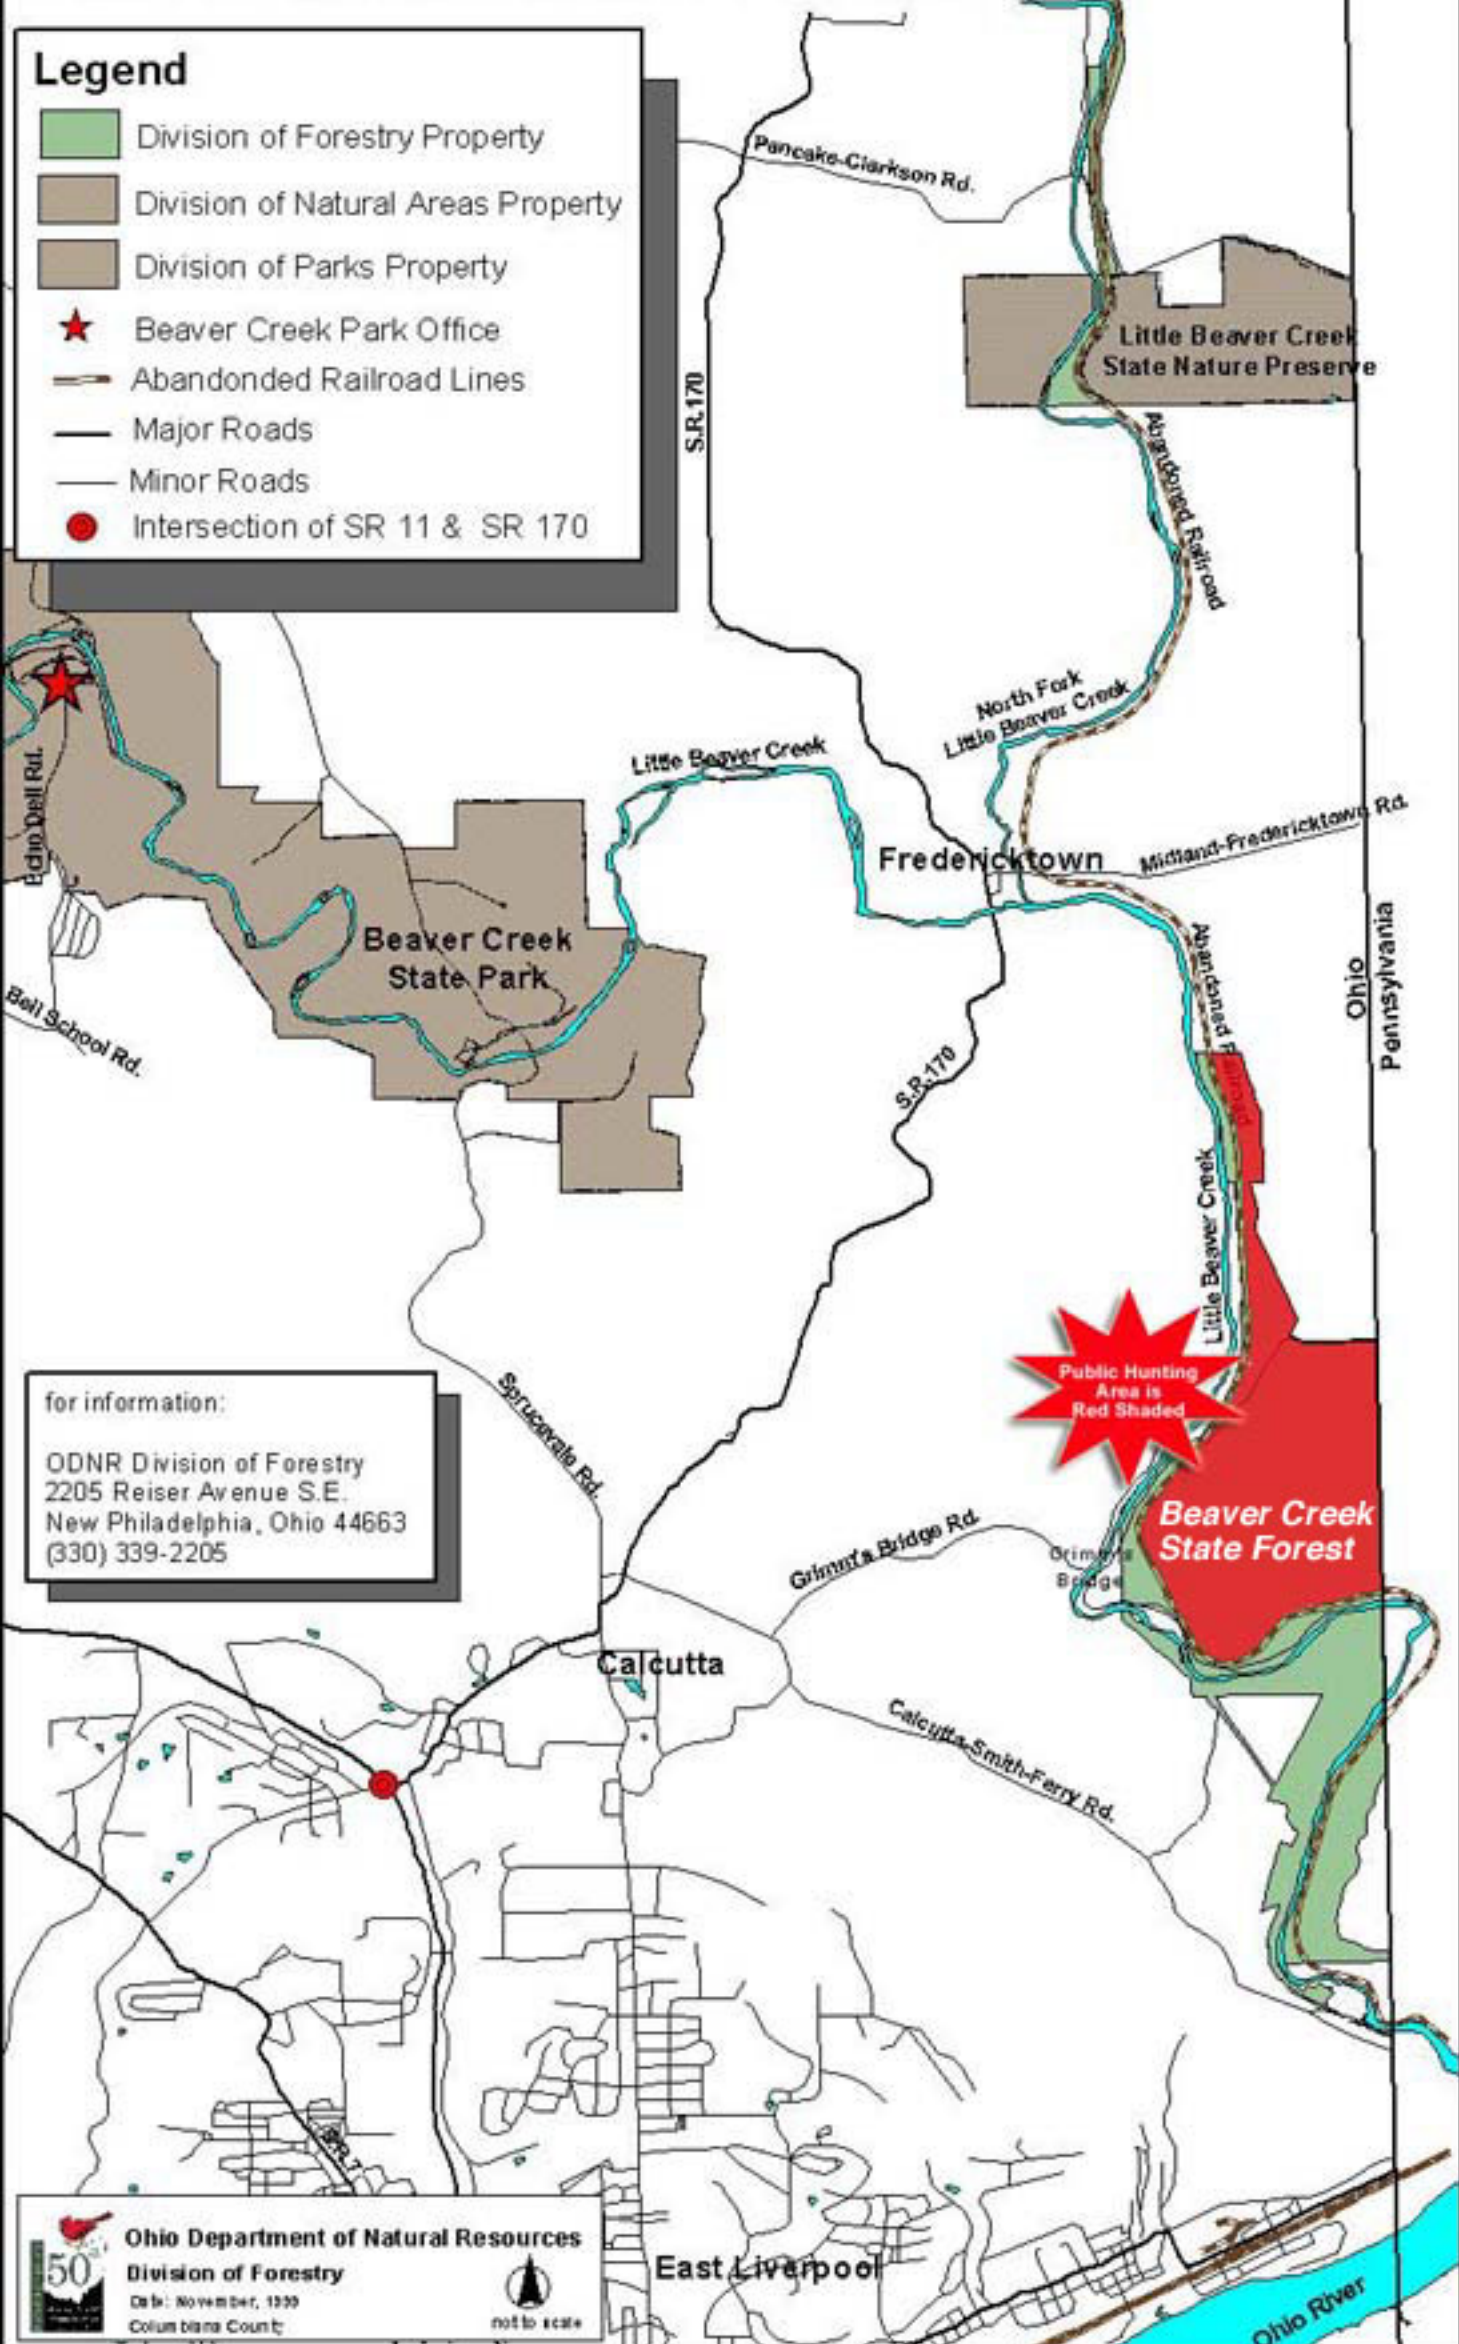

Beaver Creek State Forest

Legend

-  Division of Forestry Property
-  Division of Natural Areas Property
-  Division of Parks Property
-  Beaver Creek Park Office
-  Abandoned Railroad Lines
-  Major Roads
-  Minor Roads
-  Intersection of SR 11 & SR 170

for information:
 ODNR Division of Forestry
 2205 Reiser Avenue S.E.
 New Philadelphia, Ohio 44663
 (330) 339-2205

 Ohio Department of Natural Resources
 Division of Forestry
 Date: November, 1930
 Columbiana County

 not to scale