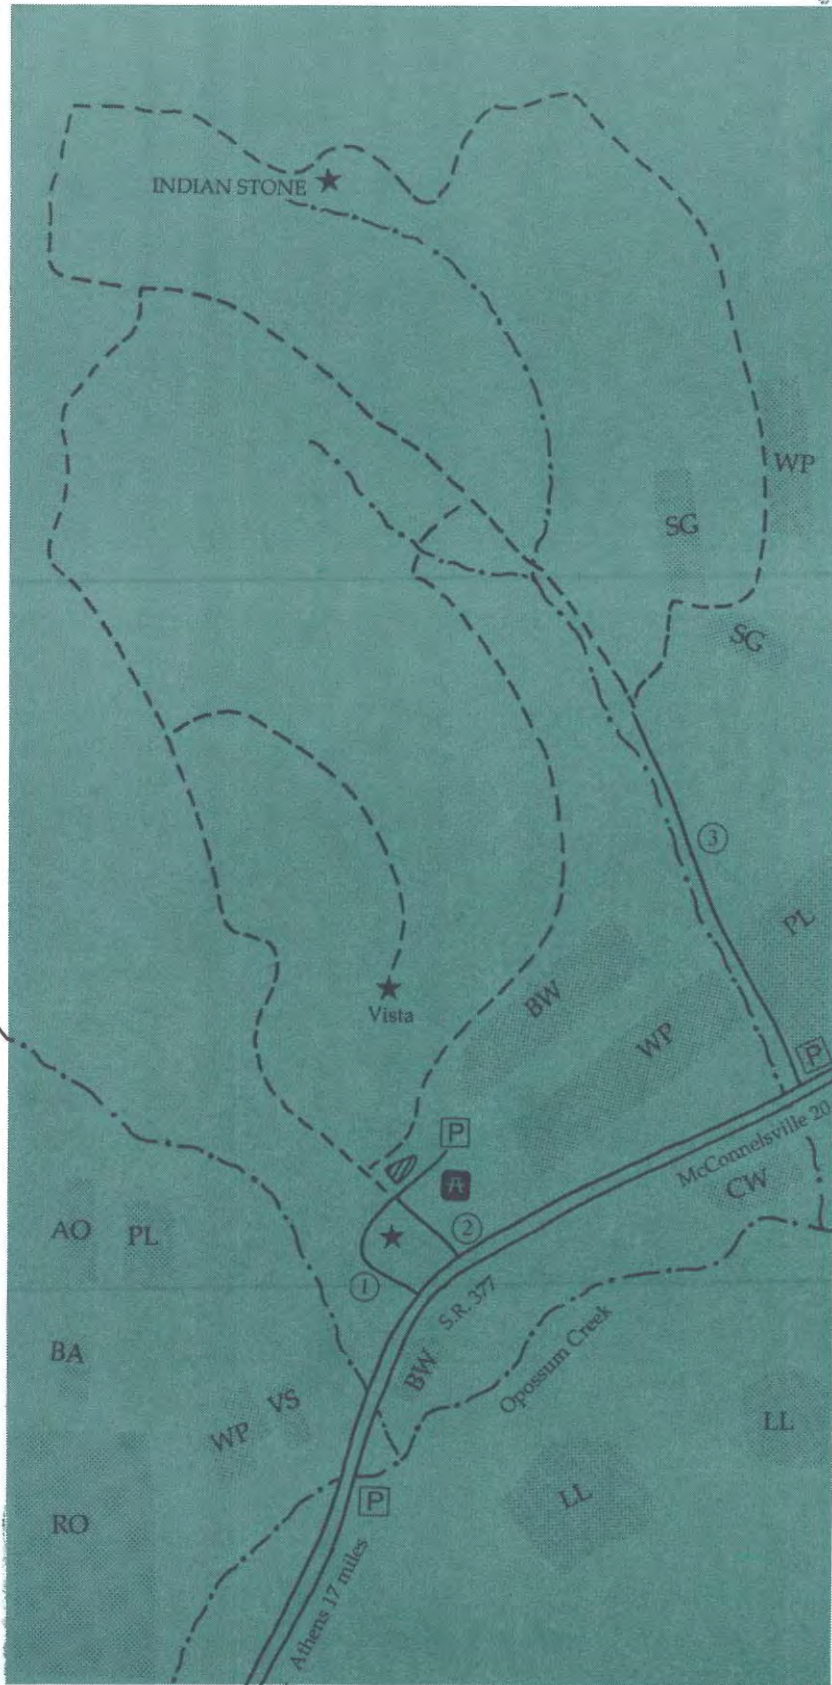

GIFFORD STATE FOREST

chipmunk

LEGEND

- State Highway
- State Forest Road
- State Forest Land
- Stream, Creek
- Pond
- Point of Interest, Facility
- Hiking Trail
- Picnic Area
- Parking
- Private Land
- Seed Orchards

Seed Orchard Key

- BW - Black Walnut
- WP - White Pine
- RO - Red Oak
- PL - Pitlolly Pine
- VS - Various species
- AO - Autumn Olive
- SG - Sweet Gum
- LL - Loblolly Pine
- BA - Black Alder
- CW - Cottonwood

black walnut

red oak

white-tail deer

State forest ownership shown is representative and believed to be correct but not warranted. State forest boundary lines on the ground are identified with signs and/or yellow paint marks on trees.