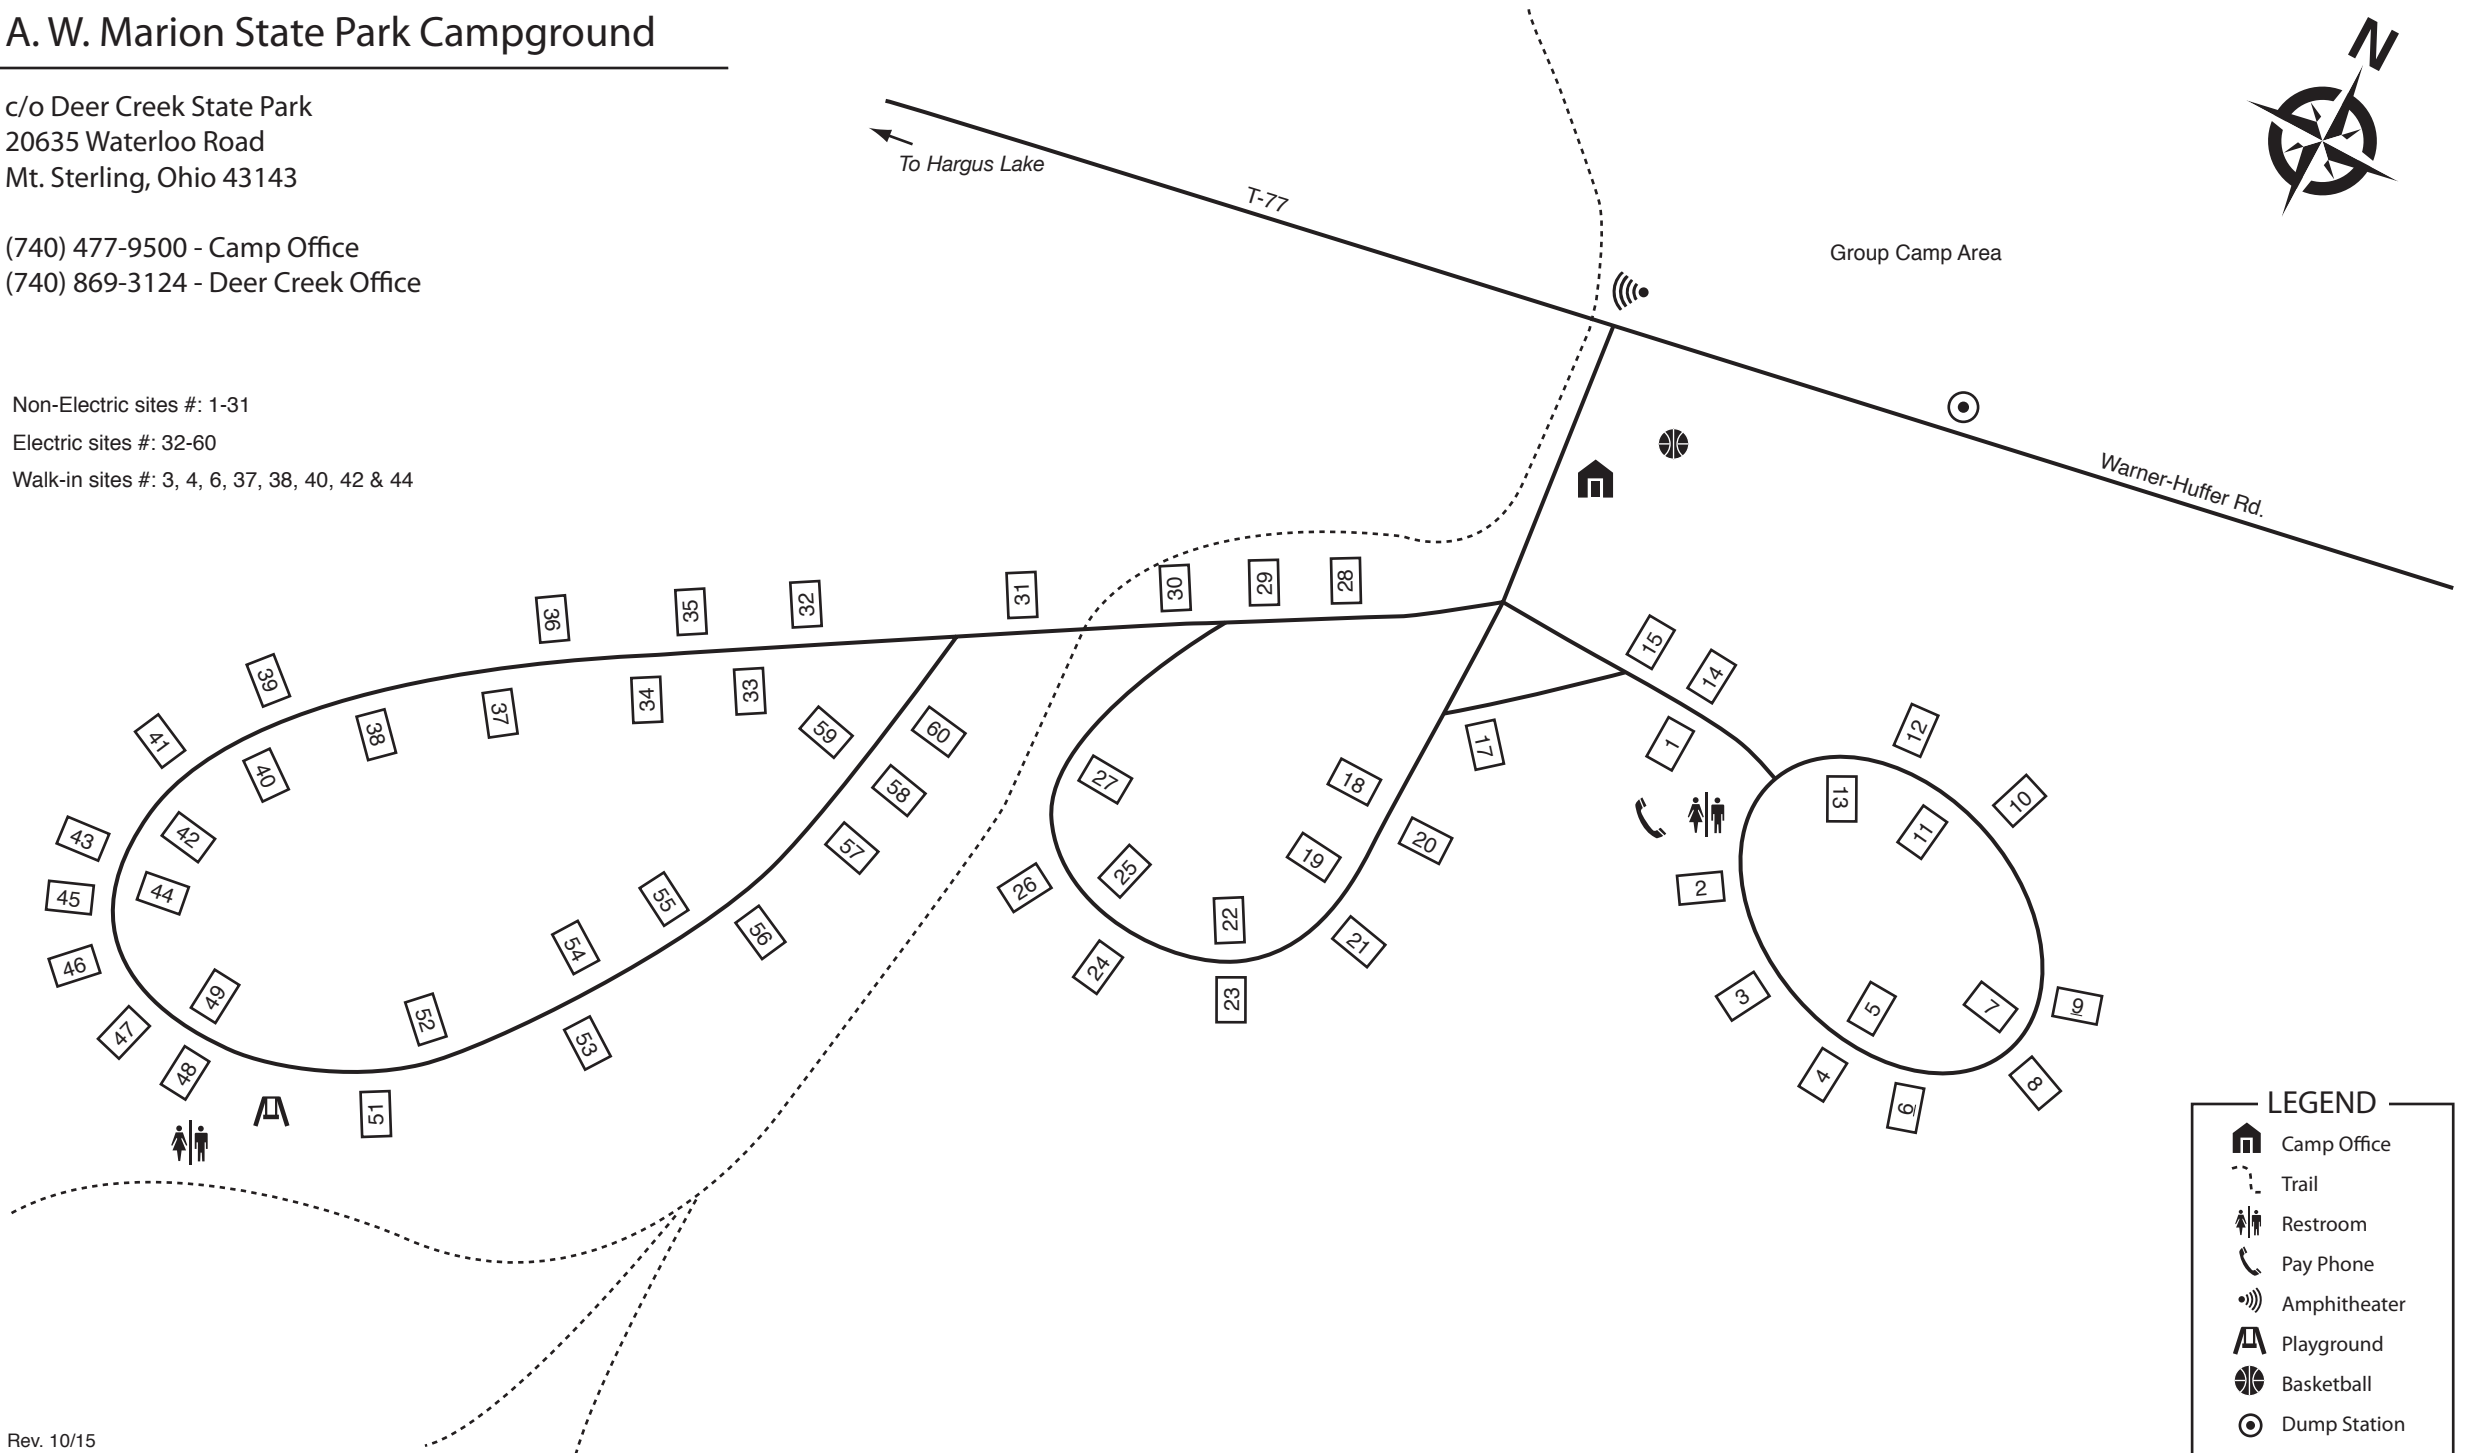

# A. W. Marion State Park Campground

c/o Deer Creek State Park  
 20635 Waterloo Road  
 Mt. Sterling, Ohio 43143

(740) 477-9500 - Camp Office  
 (740) 869-3124 - Deer Creek Office

Non-Electric sites #: 1-31

Electric sites #: 32-60

Walk-in sites #: 3, 4, 6, 37, 38, 40, 42 & 44

**LEGEND**

- Camp Office
- Trail
- Restroom
- Pay Phone
- Amphitheater
- Playground
- Basketball
- Dump Station