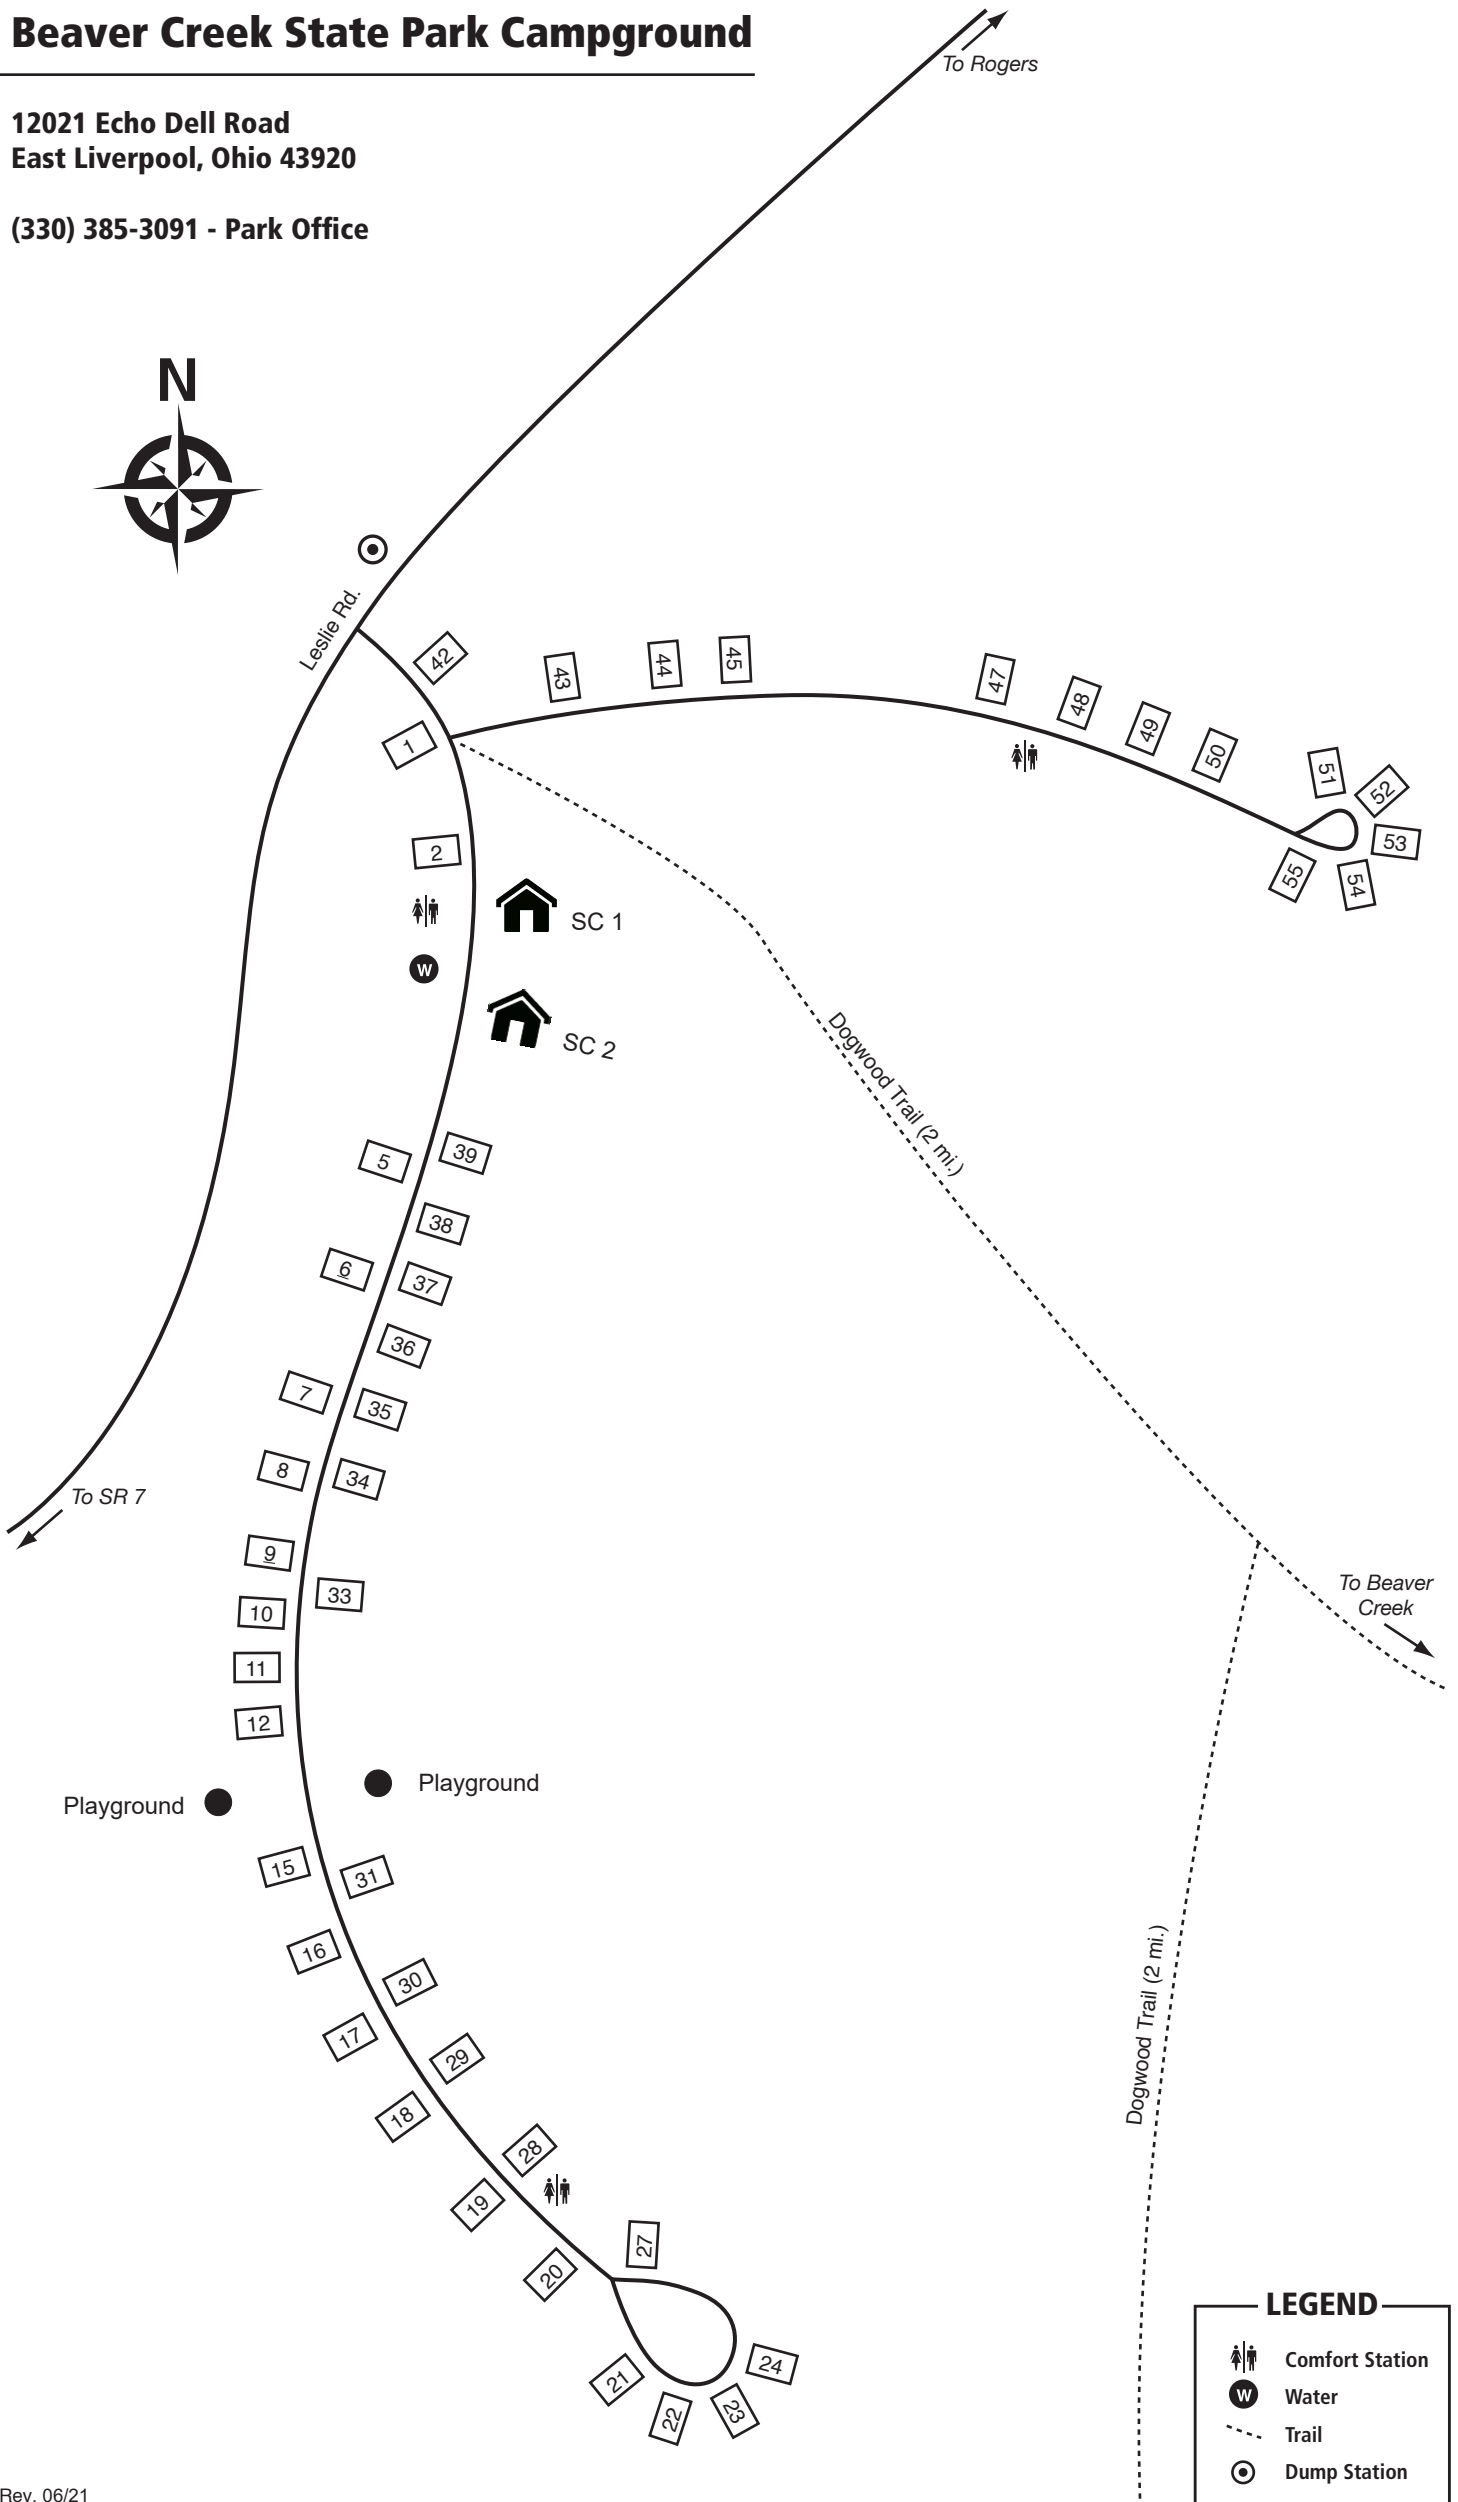

Beaver Creek State Park Campground

12021 Echo Dell Road
East Liverpool, Ohio 43920

(330) 385-3091 - Park Office

LEGEND

- Comfort Station
- Water
- Trail
- Dump Station