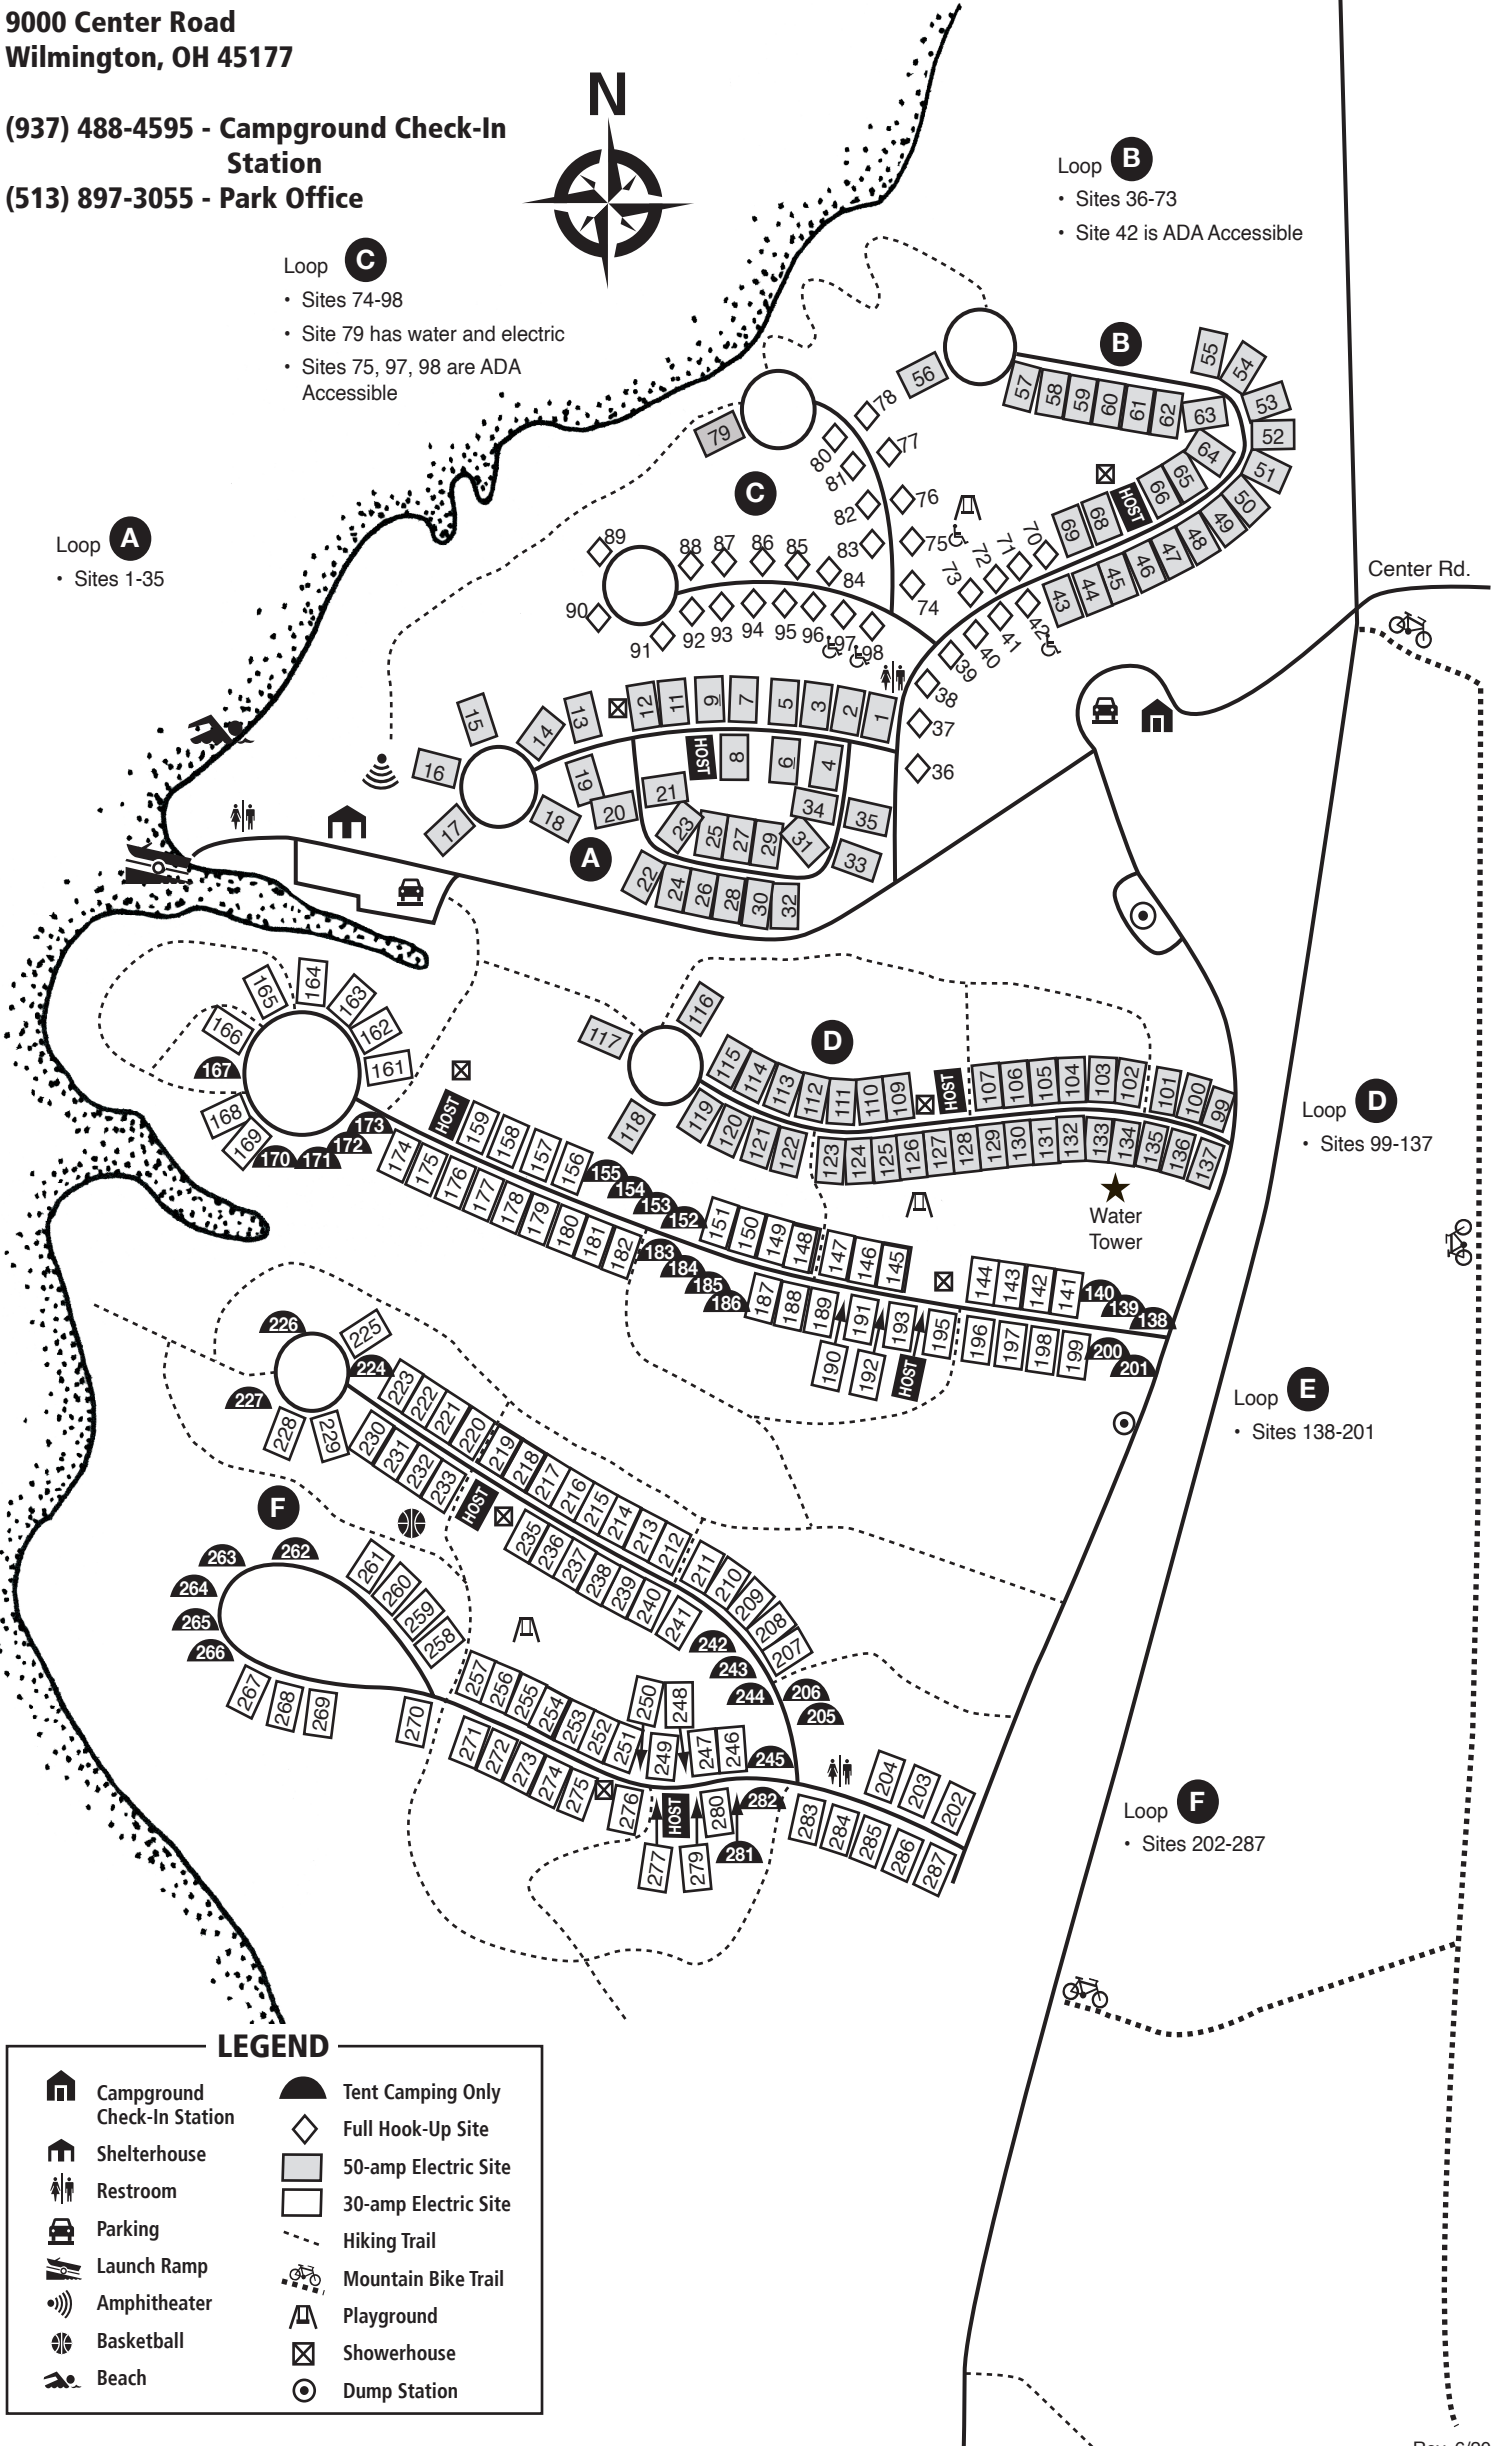

Caesar Creek State Park Campground

9000 Center Road
Wilmington, OH 45177

(937) 488-4595 - Campground Check-In Station

(513) 897-3055 - Park Office

- Loop C**
- Sites 74-98
 - Site 79 has water and electric
 - Sites 75, 97, 98 are ADA Accessible

- Loop B**
- Sites 36-73
 - Site 42 is ADA Accessible

- Loop A**
- Sites 1-35

- Loop D**
- Sites 99-137

- Loop E**
- Sites 138-201

- Loop F**
- Sites 202-287

LEGEND
