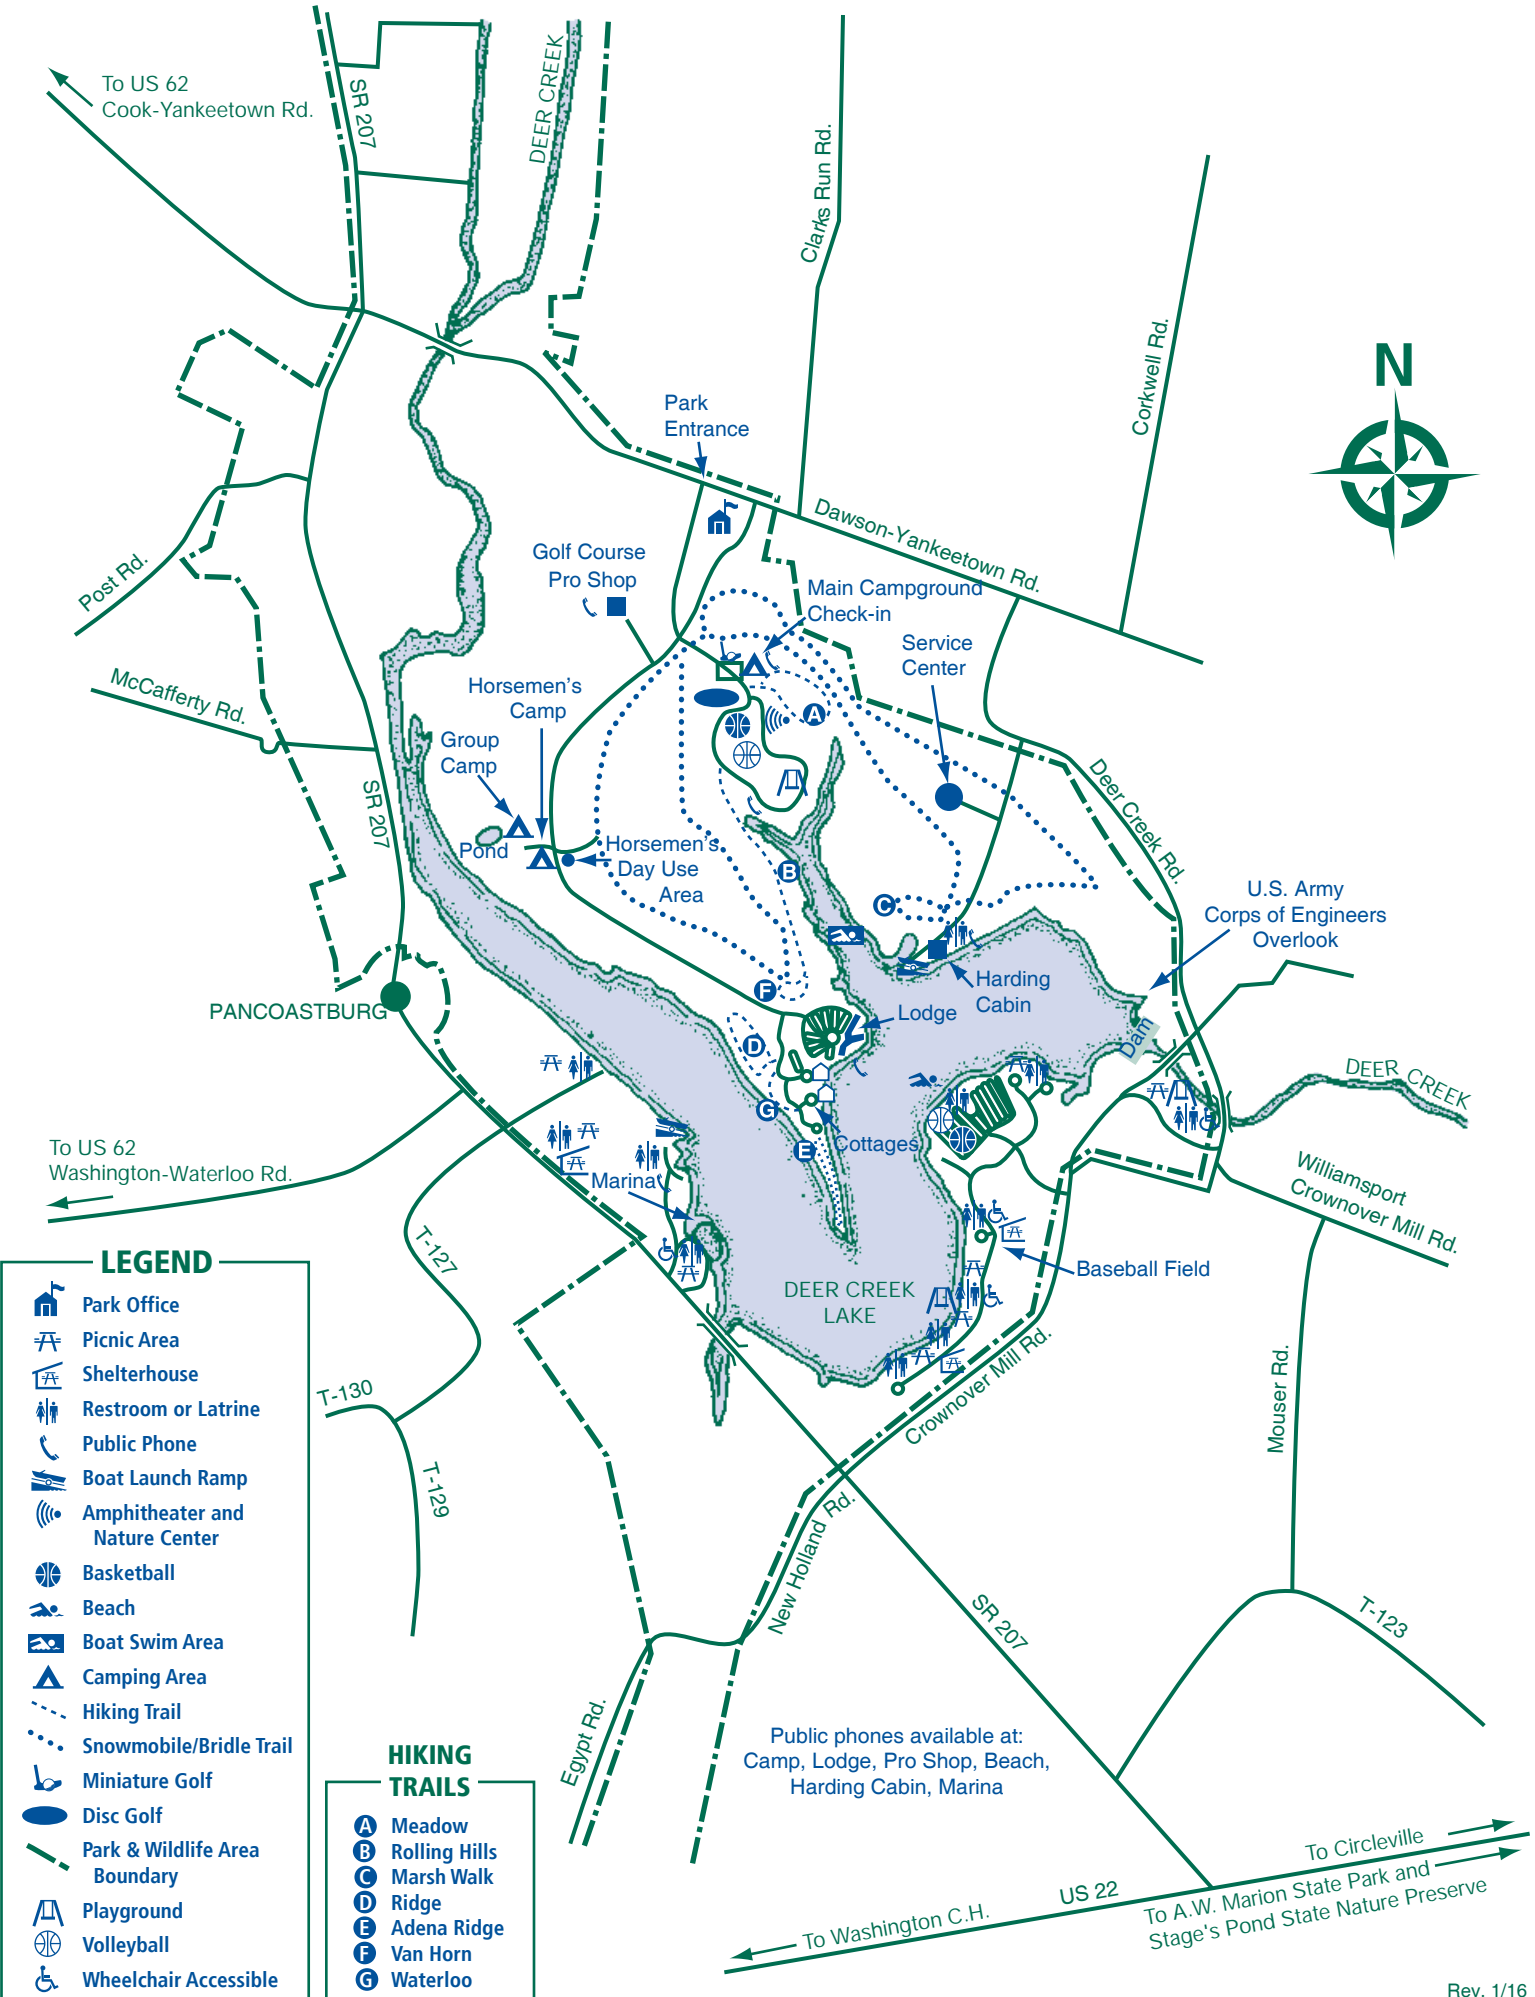

Deer Creek State Park

20635 State Park Road 20
Mt. Sterling, Ohio 43143

(740) 869-3124 - Park Office
(740) 869-3508 - Camp Office
(740) 869-3088 - Golf Course
(740) 869-3728 - Lake Condition

Deer Creek Resort Lodge
22300 State Park Road 20
Mt. Sterling, Ohio 43143

(740) 869-2020 - Lodge Front Desk
1-800-282-7275 - Lodge/Cottage Reservations

- LEGEND**
- Park Office
 - Picnic Area
 - Shelterhouse
 - Restroom or Latrine
 - Public Phone
 - Boat Launch Ramp
 - Amphitheater and Nature Center
 - Basketball
 - Beach
 - Boat Swim Area
 - Camping Area
 - Hiking Trail
 - Snowmobile/Bridle Trail
 - Miniature Golf
 - Disc Golf
 - Park & Wildlife Area Boundary
 - Playground
 - Volleyball
 - Wheelchair Accessible

- HIKING TRAILS**
- A** Meadow
 - B** Rolling Hills
 - C** Marsh Walk
 - D** Ridge
 - E** Adena Ridge
 - F** Van Horn
 - G** Waterloo

Public phones available at:
Camp, Lodge, Pro Shop, Beach,
Harding Cabin, Marina