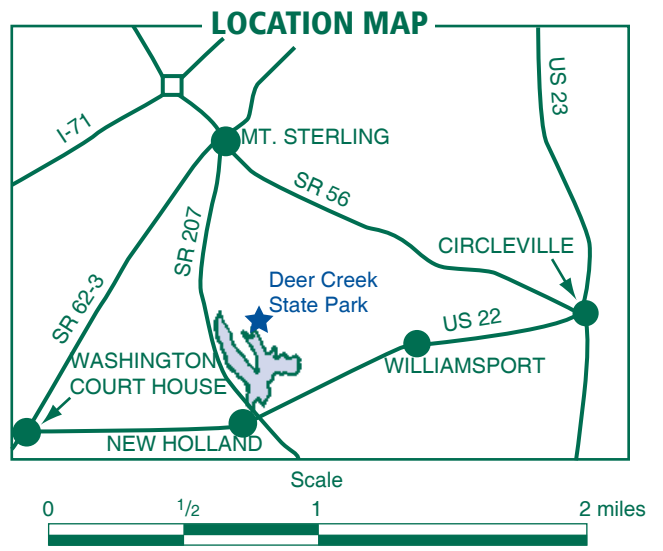

Deer Creek State Park

20635 State Park Road 20
Mt. Sterling, Ohio 43143

(740) 869-3124 - Park Office
(740) 869-3508 - Camp Office
(740) 869-3088 - Golf Course
(740) 869-3728 - Lake Condition

Deer Creek Resort Lodge
22300 State Park Road 20
Mt. Sterling, Ohio 43143

(740) 869-2020 - Lodge Front Desk
1-800-282-7275 - Lodge/Cottage Reservations

1. **LEGEND**
2. Park Office
   - Picnic Area
   - Shelterhouse
   - Restroom or Latrine
   - Public Phone
   - Boat Launch Ramp
   - Amphitheater and Nature Center
   - Basketball
   - Beach
   - Boat Swim Area
   - Camping Area
   - Hiking Trail
   - Snowmobile/Bridle Trail
   - Miniature Golf
   - Disc Golf
   - Park & Wildlife Area Boundary
   - Playground
   - Volleyball
   - Wheelchair Accessible

1. **HIKING TRAILS**
2. **A** Meadow
   - **B** Rolling Hills
   - **C** Marsh Walk
   - **D** Ridge
   - **E** Adena Ridge
   - **F** Van Horn
   - **G** Waterloo

Public phones available at:
Camp, Lodge, Pro Shop, Beach,
Harding Cabin, Marina