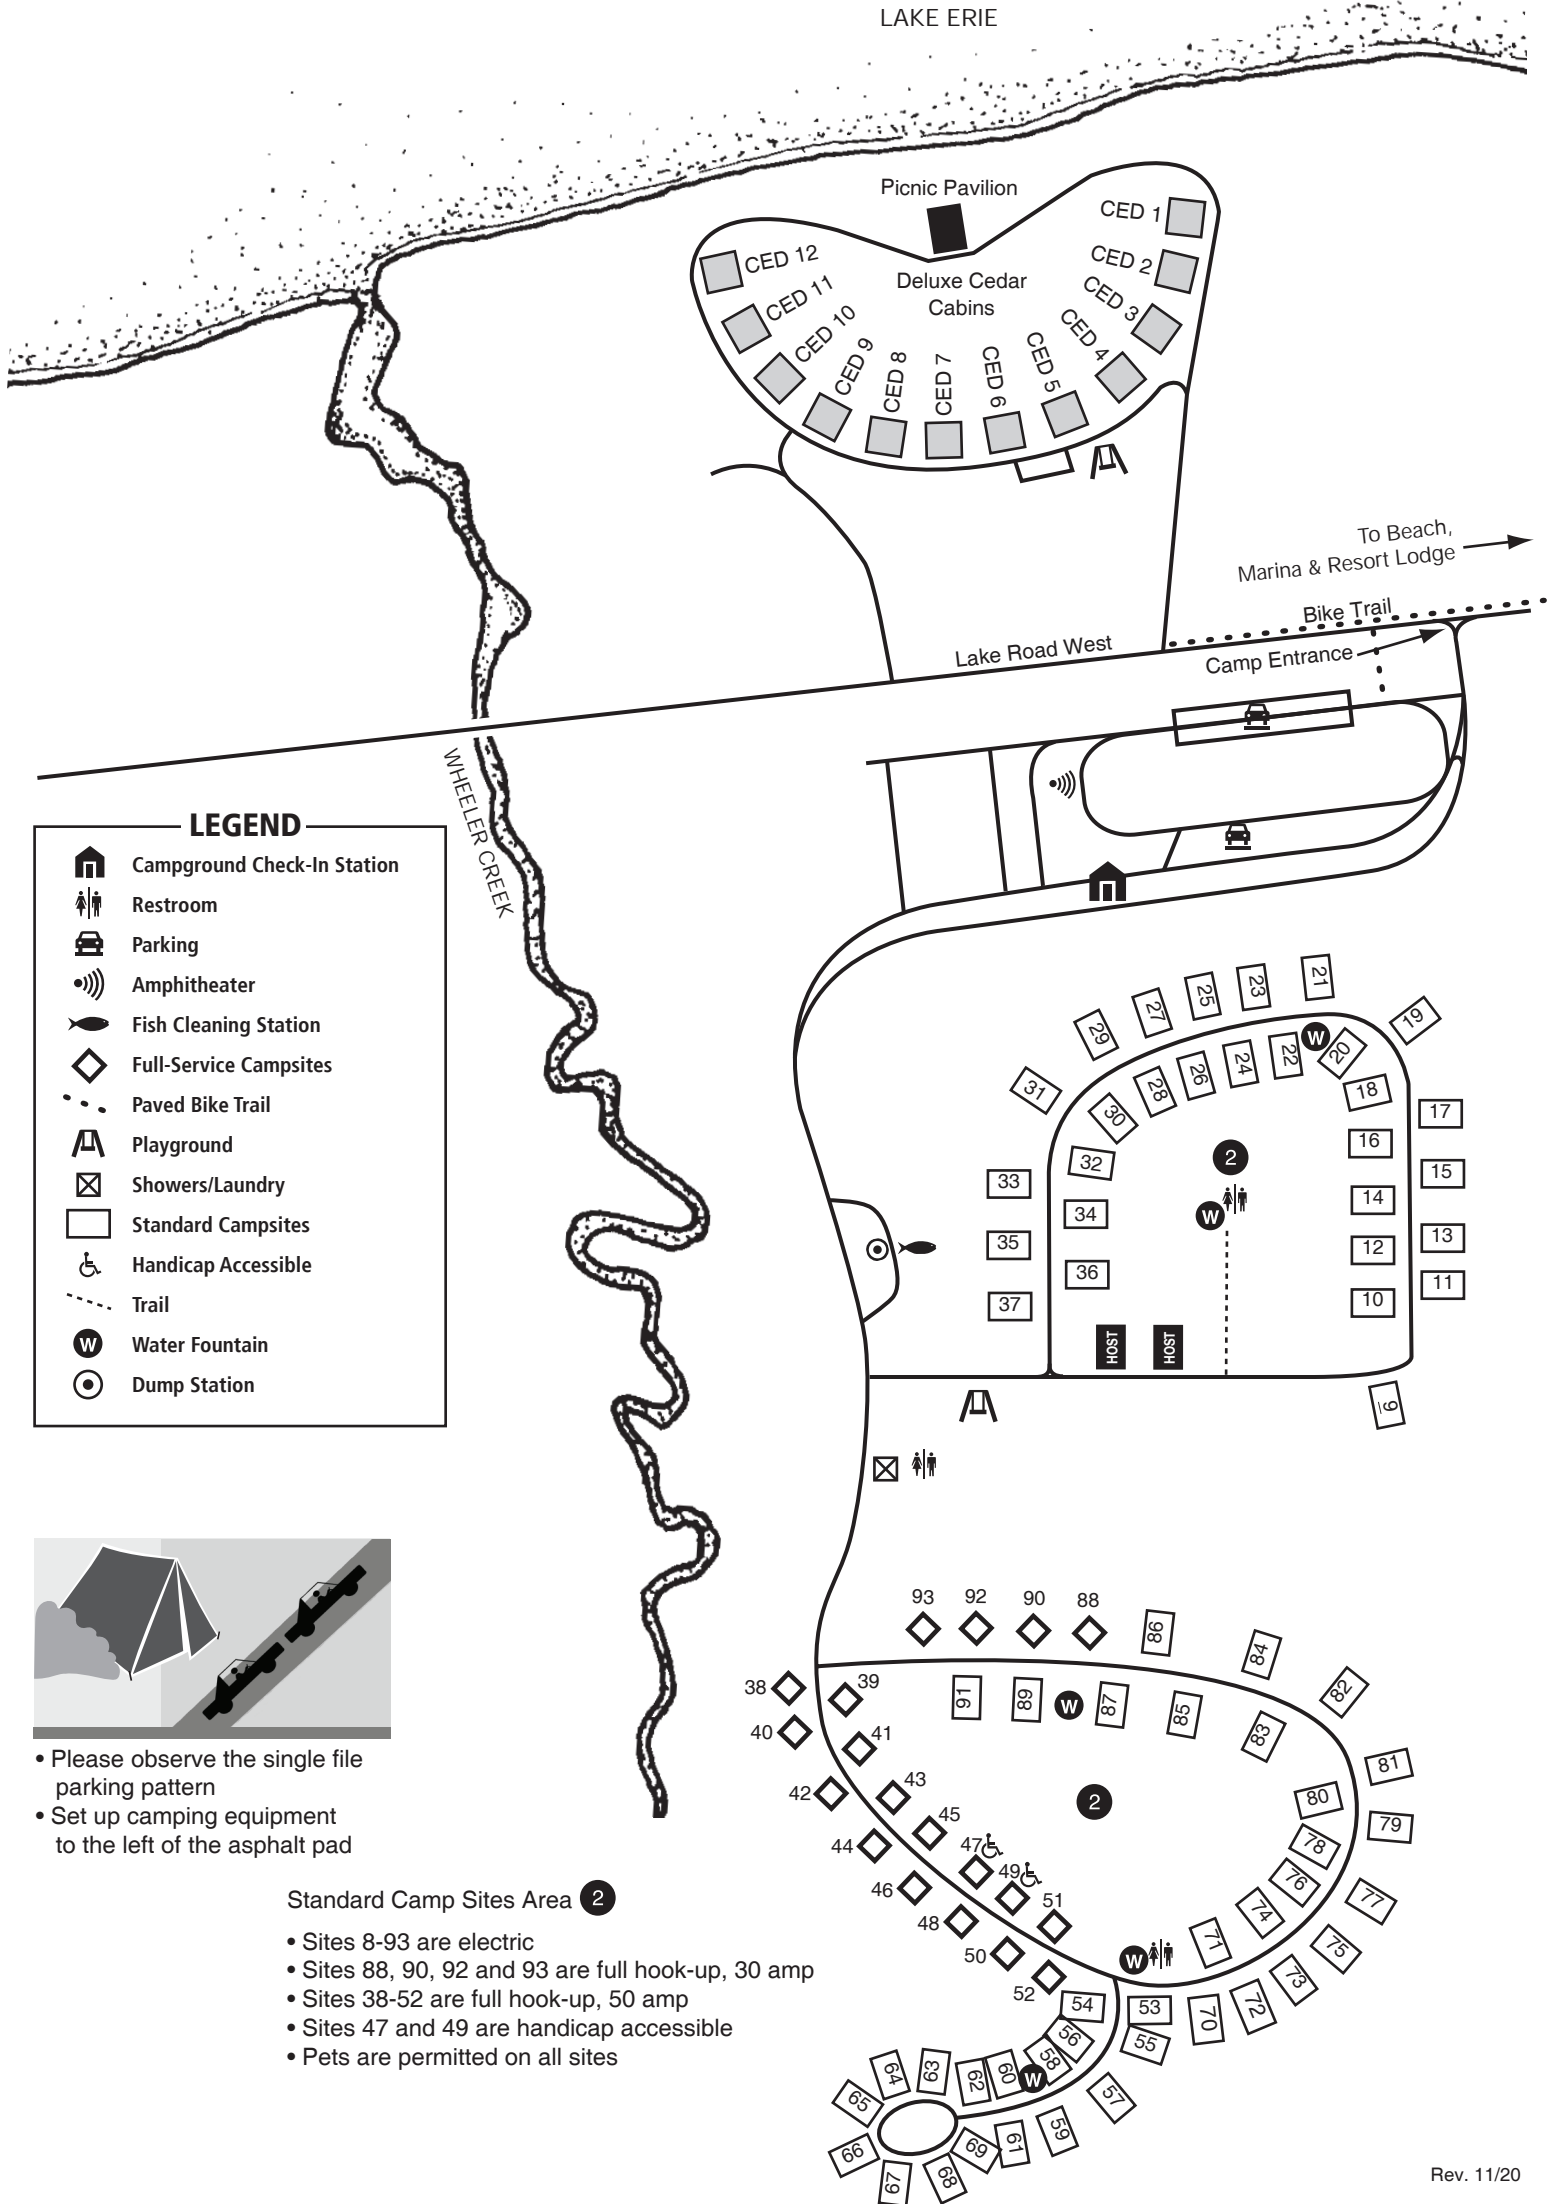

Geneva State Park Campground

4499 Padanarum Road
Geneva, OH 44041

(440) 466-5069 - Campground Check-In Station
(440) 466-8400 - Park Office

LEGEND

- Campground Check-In Station
- Restroom
- Parking
- Amphitheater
- Fish Cleaning Station
- Full-Service Campsites
- Paved Bike Trail
- Playground
- Showers/Laundry
- Standard Campsites
- Handicap Accessible
- Trail
- Water Fountain
- Dump Station

- Please observe the single file parking pattern
- Set up camping equipment to the left of the asphalt pad

- Standard Camp Sites Area 2**
- Sites 8-93 are electric
 - Sites 88, 90, 92 and 93 are full hook-up, 30 amp
 - Sites 38-52 are full hook-up, 50 amp
 - Sites 47 and 49 are handicap accessible
 - Pets are permitted on all sites