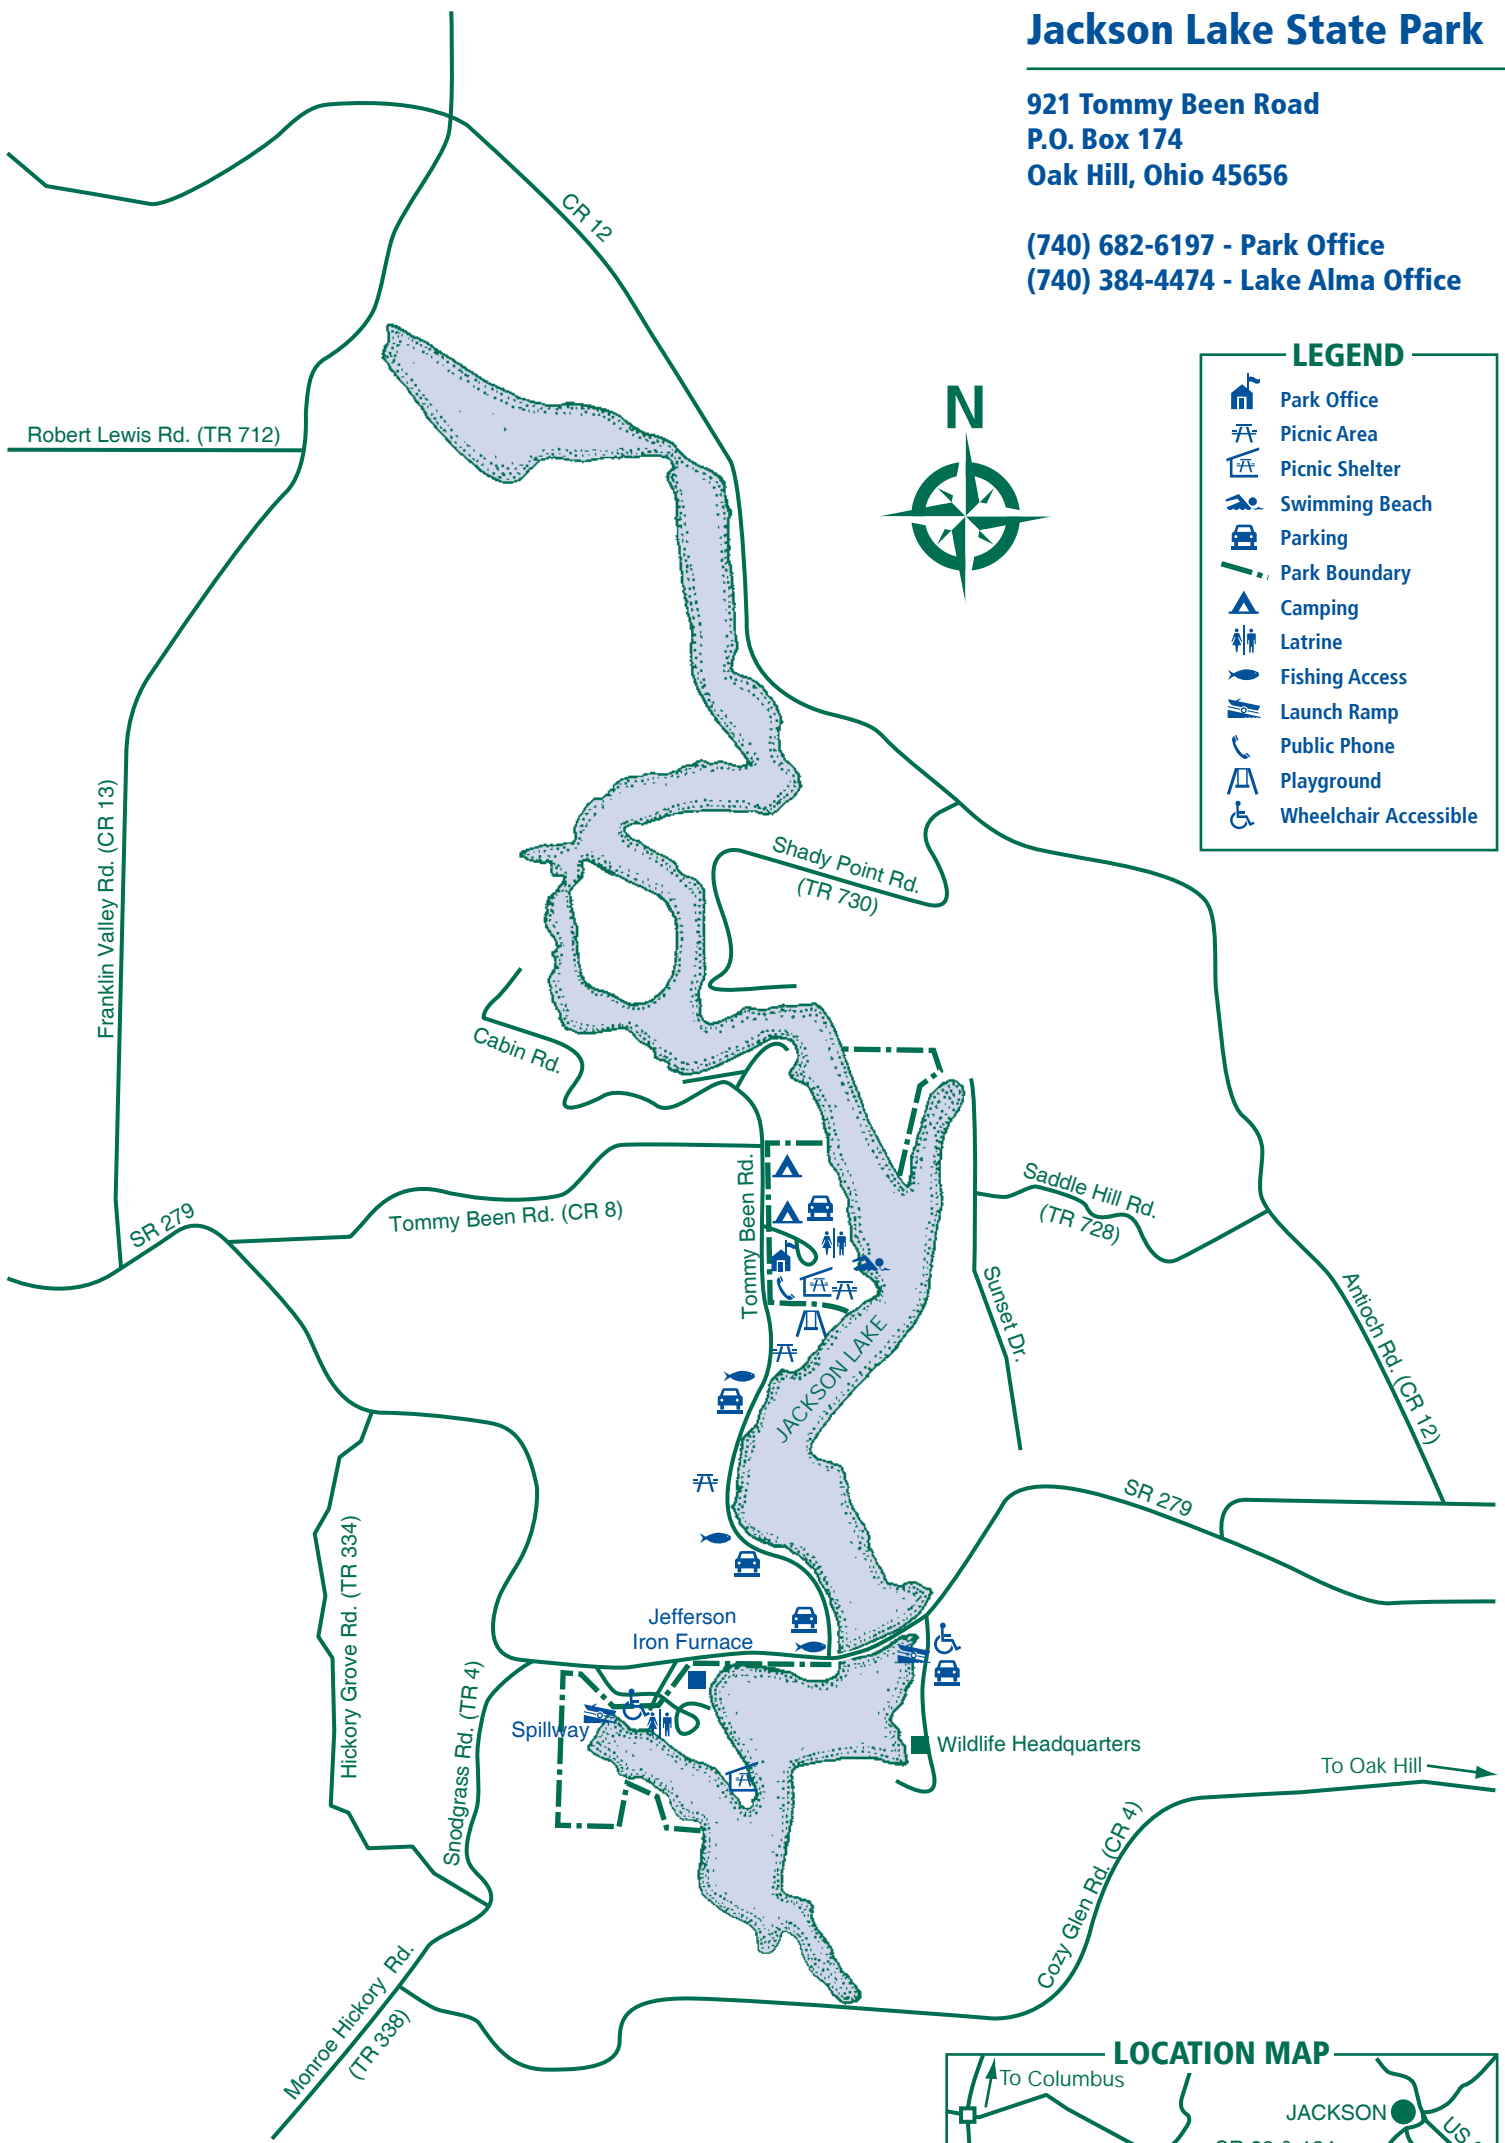

# Jackson Lake State Park

921 Tommy Been Road  
 P.O. Box 174  
 Oak Hill, Ohio 45656

(740) 682-6197 - Park Office  
 (740) 384-4474 - Lake Alma Office

LEGEND	
	Park Office
	Picnic Area
	Picnic Shelter
	Swimming Beach
	Parking
	Park Boundary
	Camping
	Latrine
	Fishing Access
	Launch Ramp
	Public Phone
	Playground
	Wheelchair Accessible