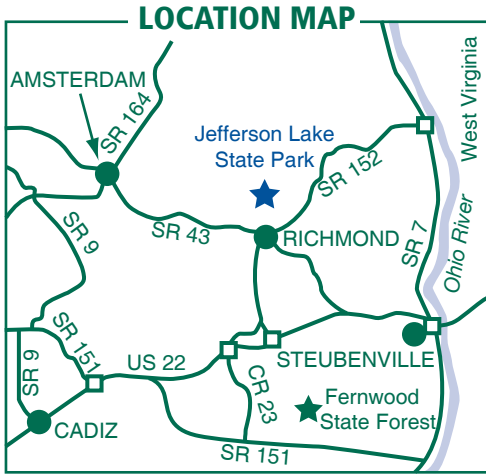

Jefferson Lake State Park

Park location:
 501 Township Road 261A
 Richmond, Ohio 43944-7832

Administrative address:
 Wingfoot Lake State Park
 993 Goodyear Park Blvd.
 Suffield, Ohio 44260
 (330) 628-4720 - Park Office

LEGEND

Camp Check-in Station	Bridle Trail
Picnic Area	Campground
Picnic Shelter	Launch Ramp
Restroom	Multipurpose Trail
Parking	Park Boundary
Amphitheater	Playground
Beach	Wheelchair Accessible
Boat Docks	Dump Station

TRAILS

Trails	Miles
1 Trillium	1.25
2 Logan	4.5
3 Oak Grove	1
4 Beaver Dam	2
5 Fernview	2
6 Lakeside Loop	2.5
7 Campground Hikers Trail	2
8 Campground Horse Trail	3