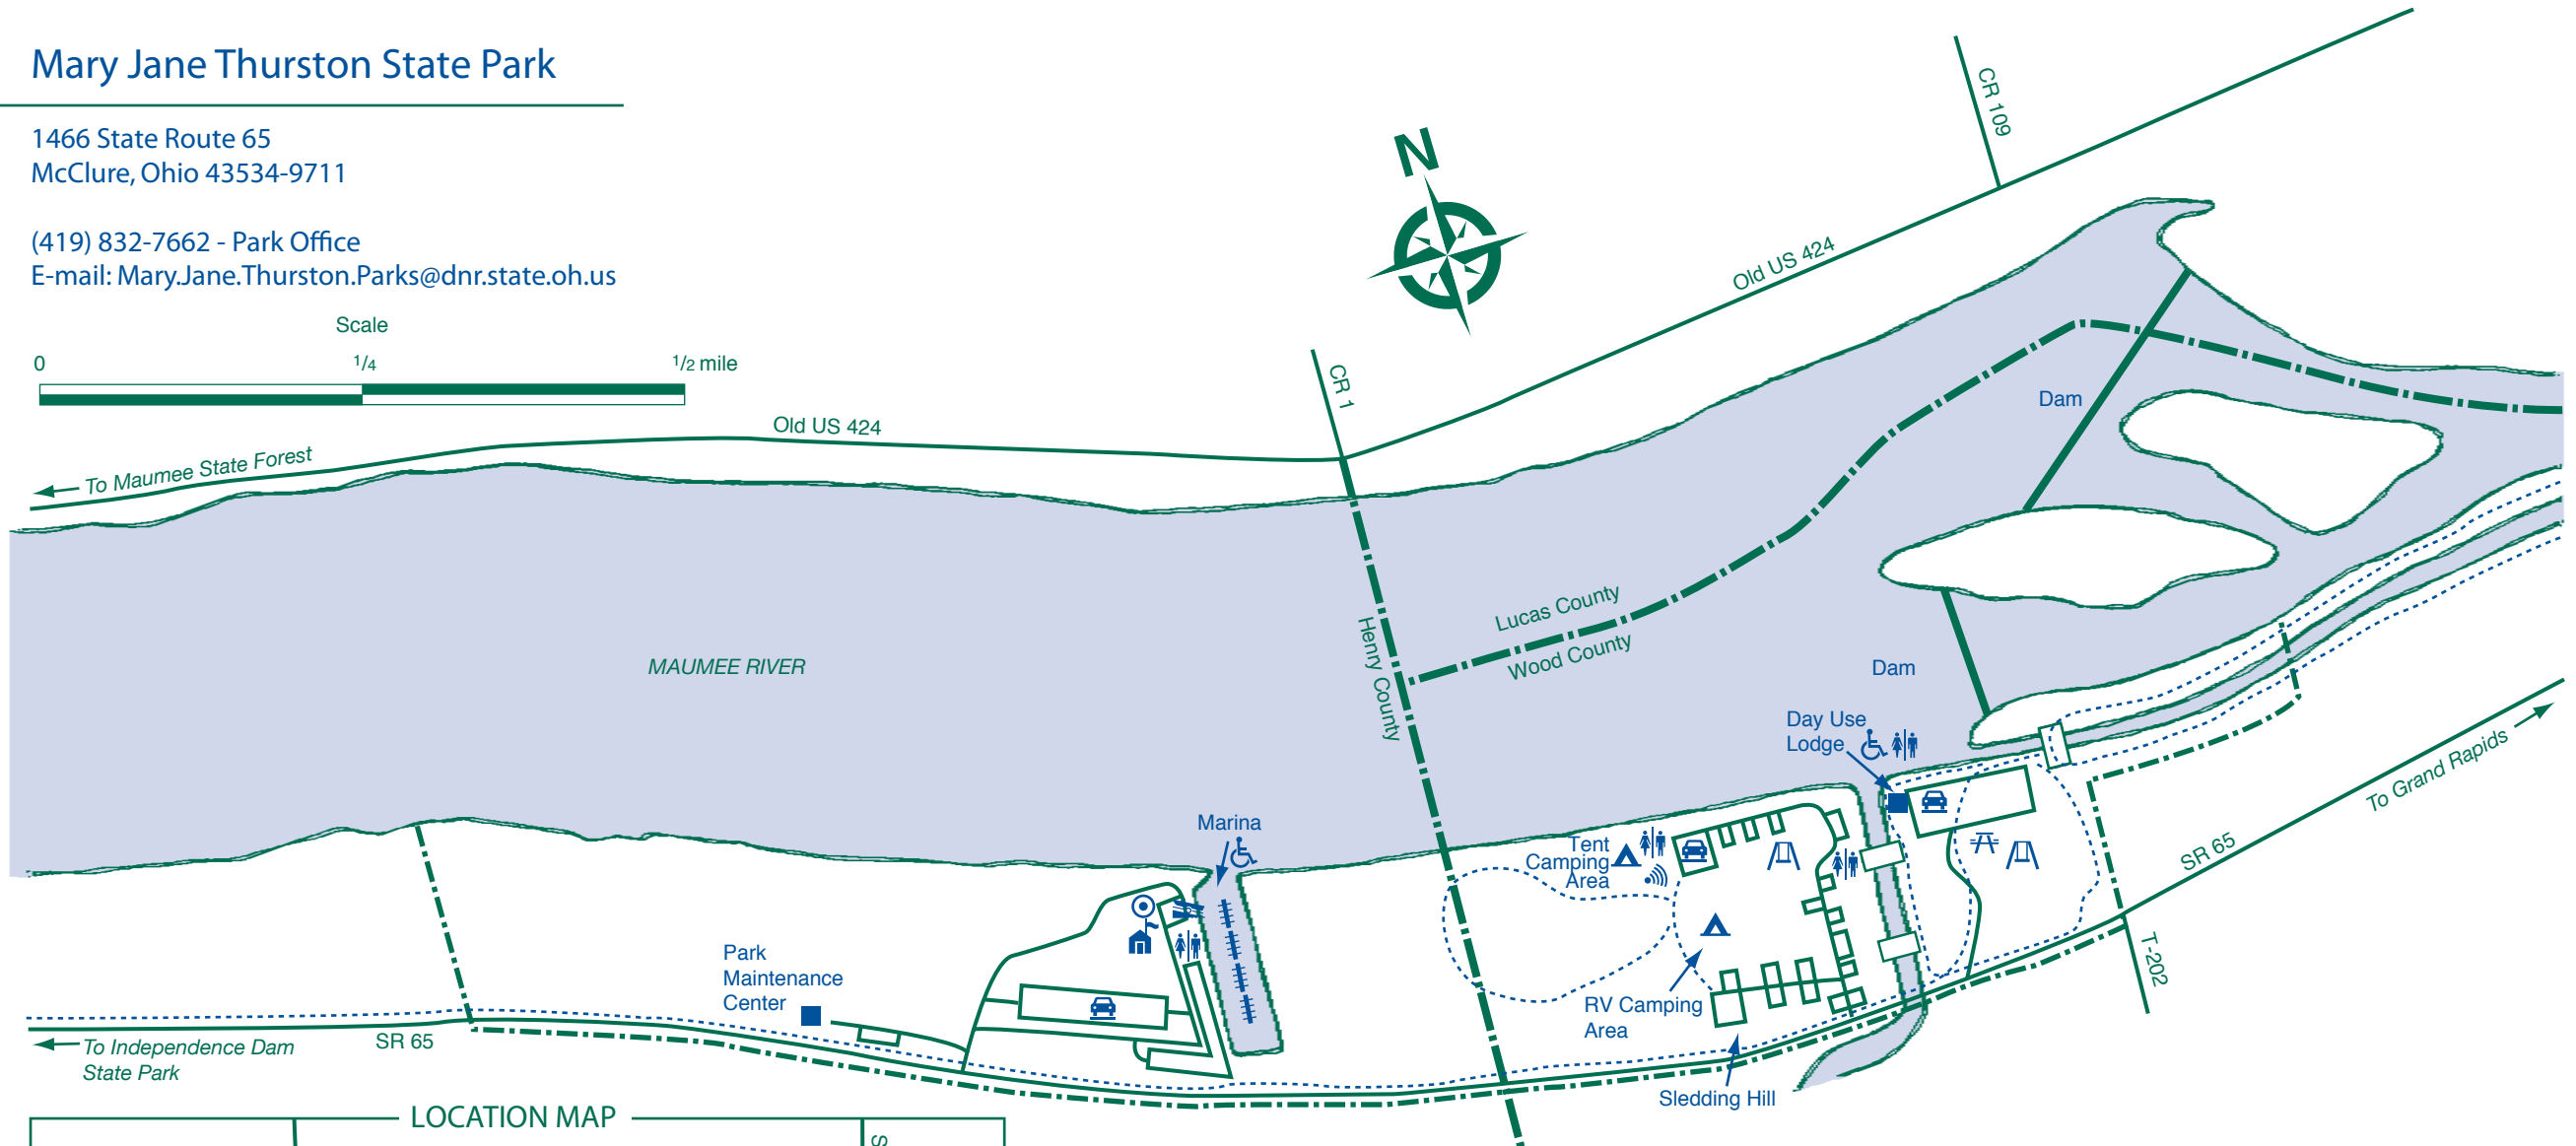

# Mary Jane Thurston State Park

1466 State Route 65  
 McClure, Ohio 43534-9711

(419) 832-7662 - Park Office  
 E-mail: [Mary.Jane.Thurston.Parks@dnr.state.oh.us](mailto:Mary.Jane.Thurston.Parks@dnr.state.oh.us)

LEGEND

	Park Office/Camp Office		Amphitheater
	Picnic Area		Wheelchair Accessible
	Laundry		Hiking Trail
	Parking		Park Boundary
	Launch Ramp		Playground
	Boat Docks		Dump Station
	Camping Area		