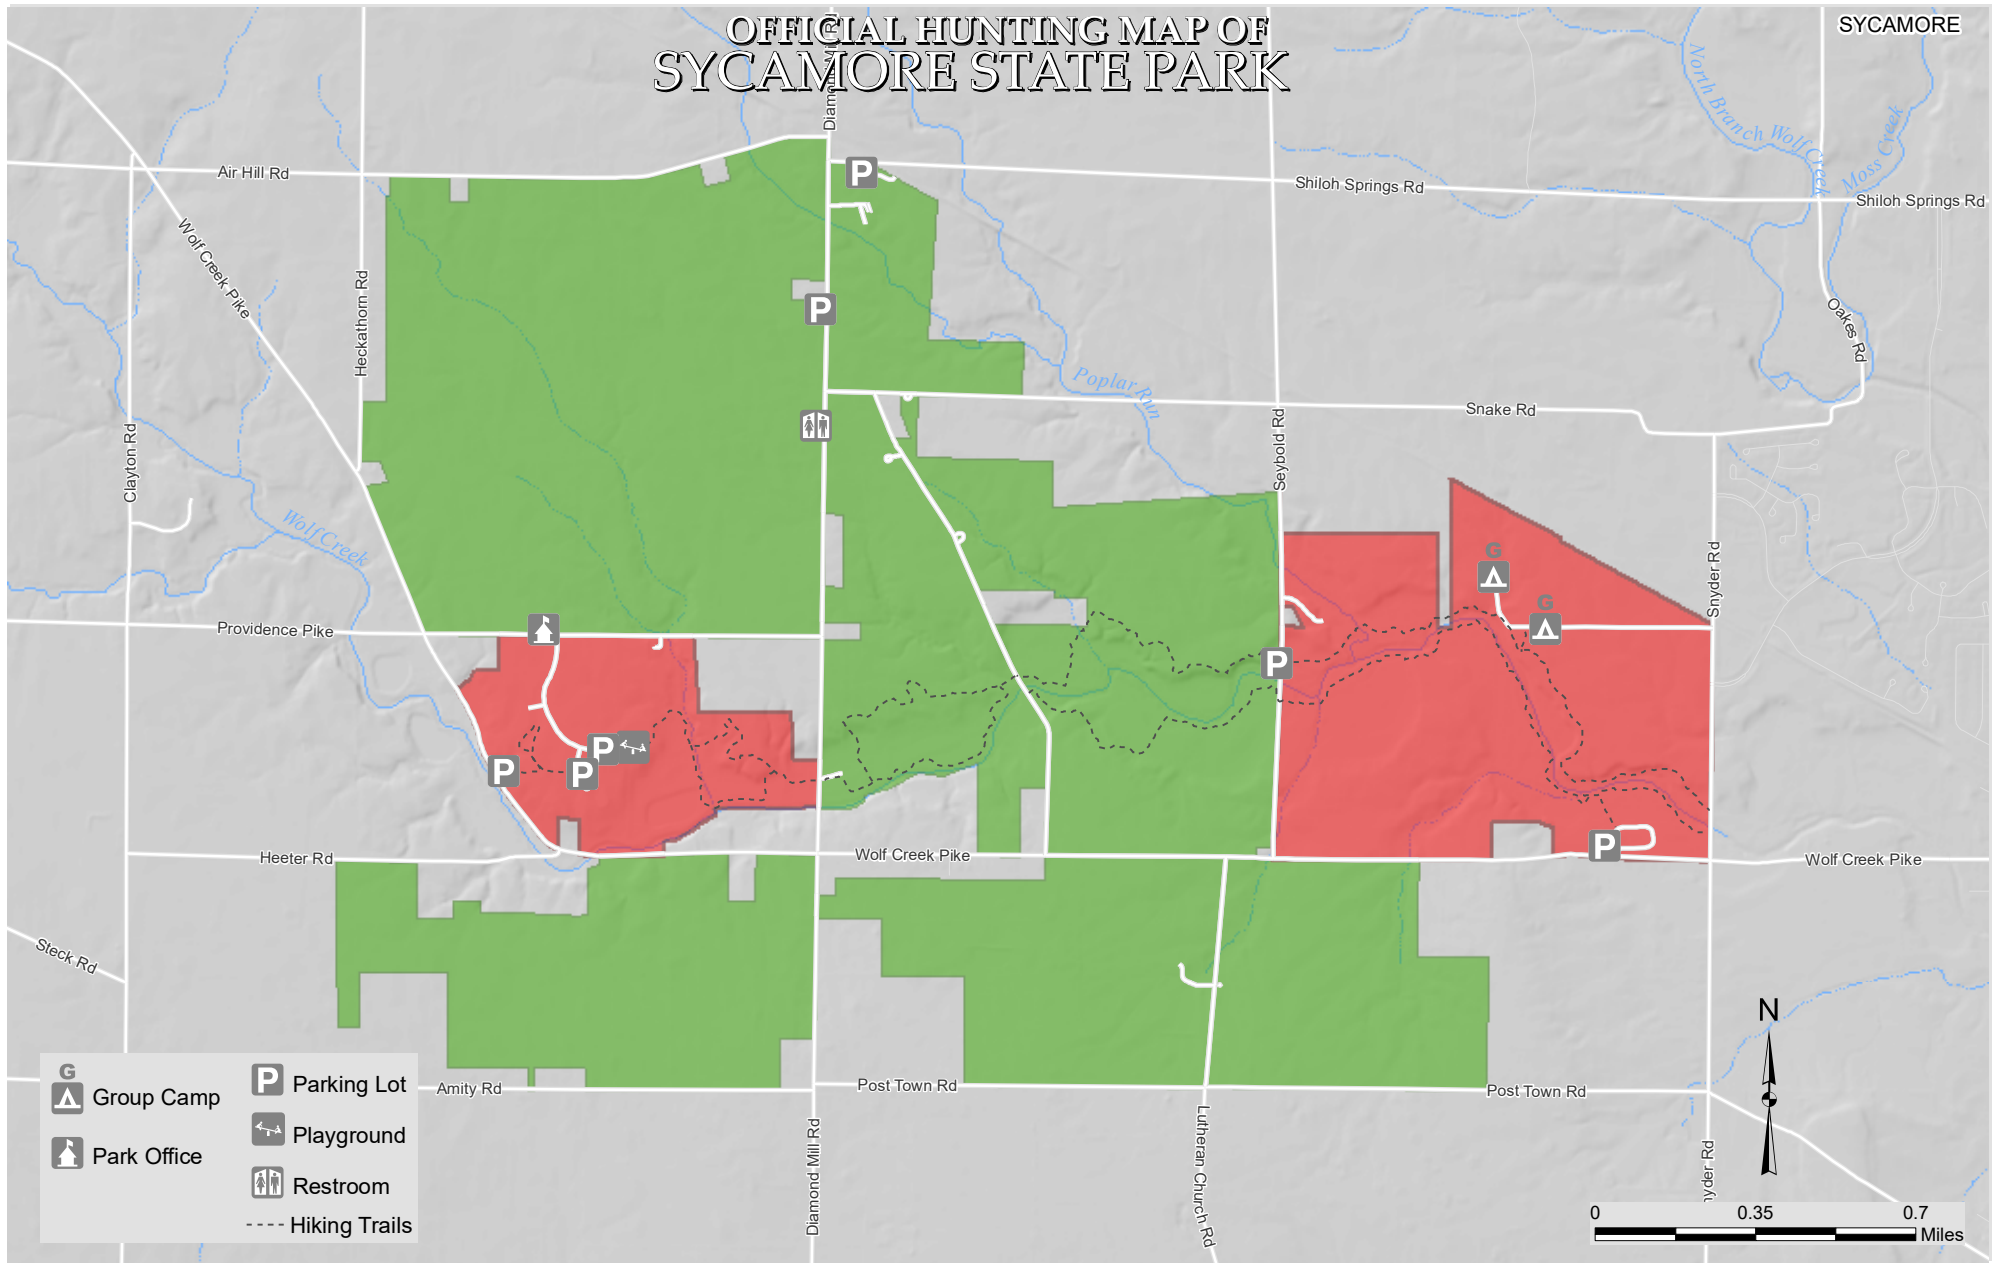

# OFFICIAL HUNTING MAP OF SYCAMORE STATE PARK

SYCAMORE

**Hunting permitted in accordance with Ohio Hunting and Trapping Regulations**

**Closed to Hunting**

**OFFICIAL HUNTING MAP** – for hunting and/or trapping of game birds, Game quadrupeds and furbearing animals (Further subject to Wildlife Orders then in effect.)

*Delan Colby*  
Chief, Division of Parks and Recreation

**EFFECTIVE DATE:** 09/27/19 **DATE POSTED:** 08/27/19

THIS HUNTING MAP IS SUBJECT TO CHANGE. THE CURRENT OFFICIAL HUNTING MAP WILL BE POSTED AT THE PARK OFFICE AT LEAST 30 DAYS IN ADVANCE OF THE EFFECTIVE DATE OF ANY CHANGES.