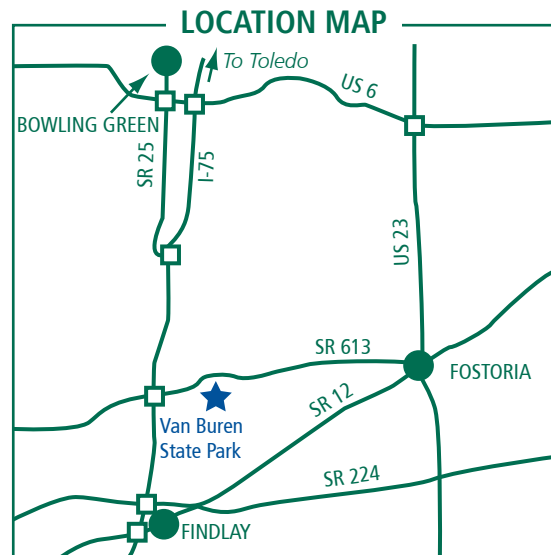

Van Buren State Park

Park location:
12259 Township Road 218
Van Buren, Ohio 45889-0117

(419) 832-7662 - Regional Park Office

Send correspondence to:
c/o Mary Jane Thurston State Park
1466 State Route 65
McClure, OH 43534

LEGEND

	Park Office		Disc Golf Course
	Camp Office		Fishing Access
	Picnic Area		Hiking Trails
	Picnic Shelter		Horse Trailer Parking
	Latrine		Multi-use Trail
	Parking		Park Boundary
	Launch Ramp		Playground
	Amphitheater		Trailer Waste Station
	Bike Trail		Volleyball Court
	Campground		Wheelchair Accessible

TRAILS

Hiking/Biking	Miles
Lake Shore Trail (Orange)	3.0
Interpretive Trail (Purple)	2.0
Bike Trail (Blue)	3.0
<i>(No horses allowed on hiking/biking trails)</i>	
Bridle	Miles
Red Trail	2.5
Pink Trail	4.0
White Trail	2.0
Yellow Trail	3.0