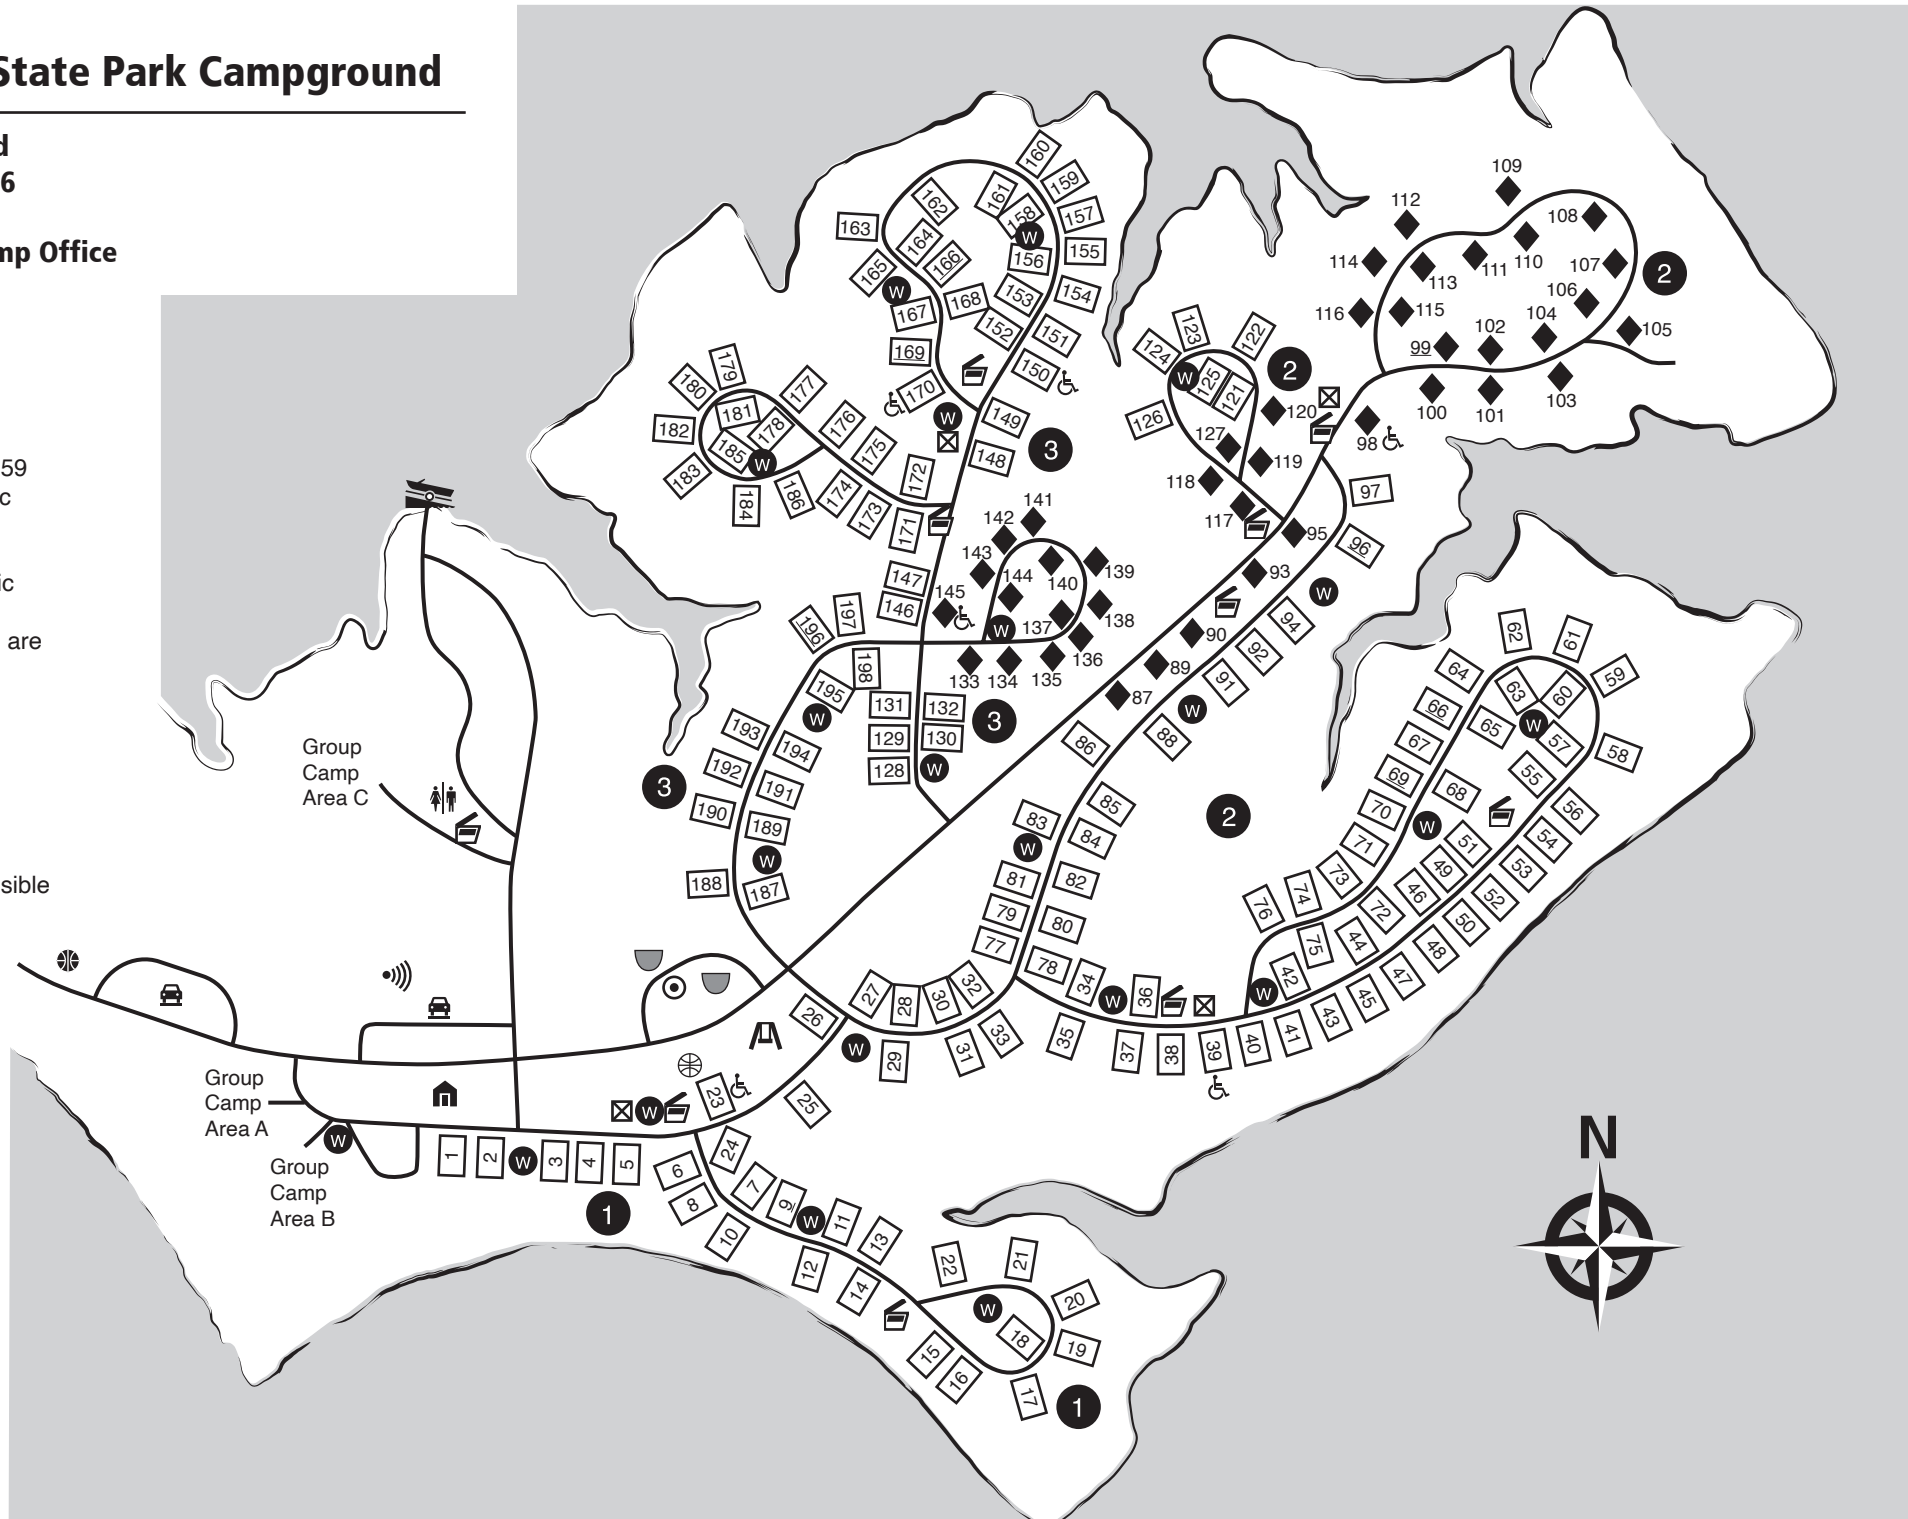

West Branch State Park Campground

5570 Esworthy Road
Ravenna, Ohio 44266

(330) 296-3239 - Camp Office

Camping Area 3

- Sites 128-132, 146-159 & 161-196 are electric
- Sites 133-145 are full-service
- Site 160 is non-electric
- Pets are permitted
- Sites 145, 150 & 170 are ADA accessible

Camping Area 1

- All sites are electric
- Pets are permitted
- Site 23 is ADA accessible

Camping Area 2

- All sites are electric
- Sites 87, 89, 90, 93, 95 & 98-120 are full service (electric, water & sewer hook-ups)
- Pets are permitted on all sites.
- Sites 39 & 98 are ADA accessible

LEGEND

	Camp Office
	Full-Service Site
	ADA Accessible
	Pit Latrine
	Showerhouse/Restrooms
	Water
	Drinking Water
	Amphitheater
	Playground
	Basketball
	Sand Volleyball
	Dumpster
	Dump Station