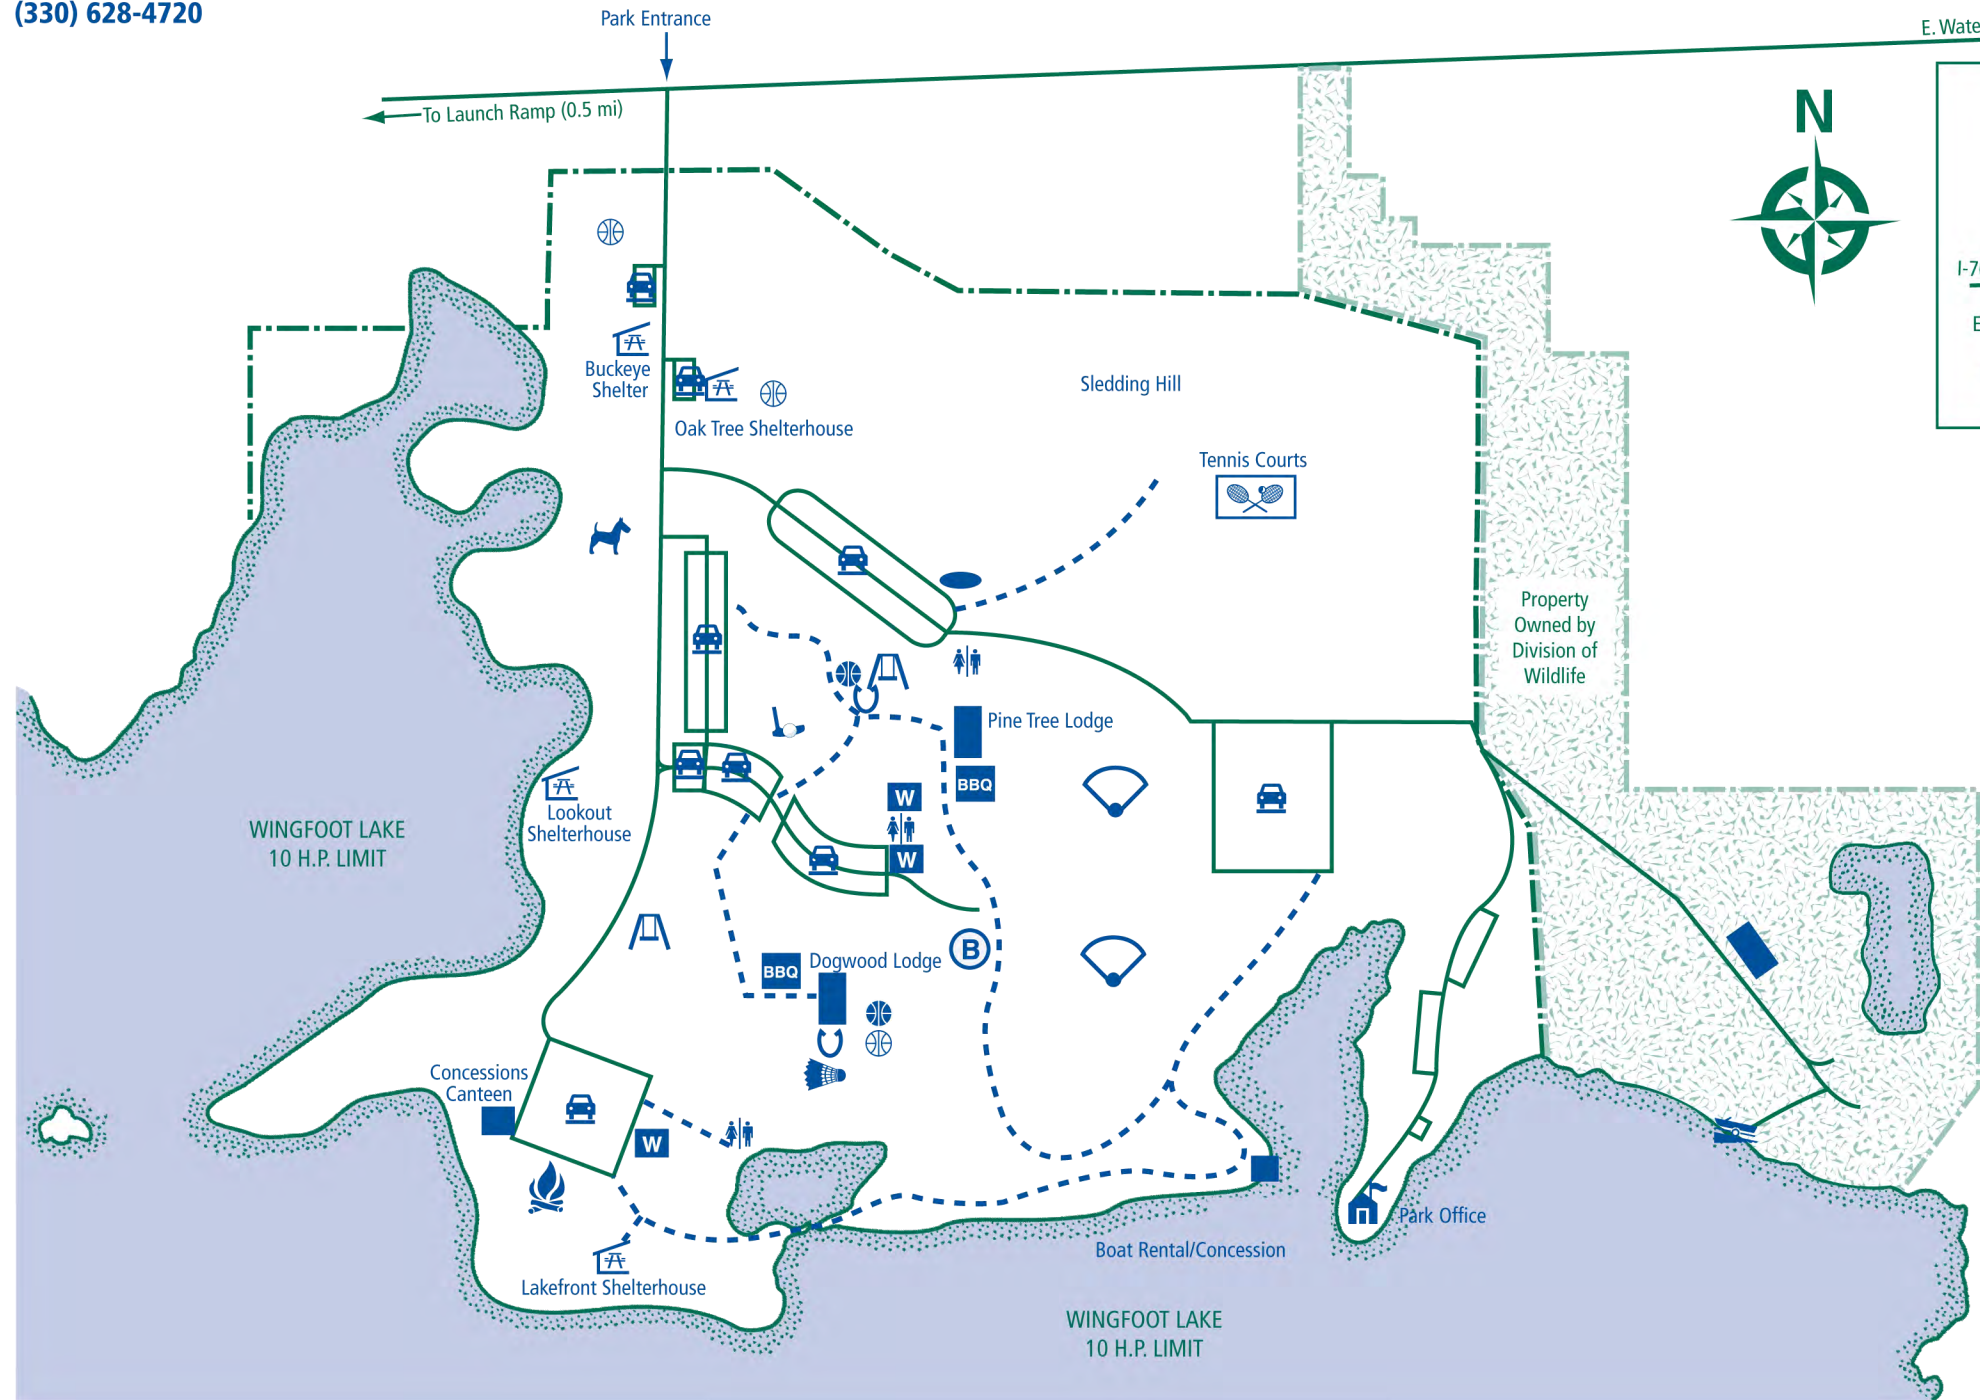

# Wingfoot Lake State Park

993 Goodyear Park Blvd  
 Suffield, Ohio 44260  
 (330) 628-4720

To BRIMFIELD

E. Waterloo Rd.

## LOCATION

## LEGEND

- Park Office
- Shelterhouse
- Restrooms
- Parking
- Launch Ramp
- Park Boundary
- Wildlife Area Boundary
- Paved Walking Path
- Badminton
- Ballfields
- Bar-B-Q Pit
- Basketball
- Bocci Ball
- Disc Golf Course
- Dog Park
- Drinking Fountain
- Firepit
- Horseshoes
- Mini Golf
- Playground
- Tennis Courts
- Volleyball
- Wildlife Area