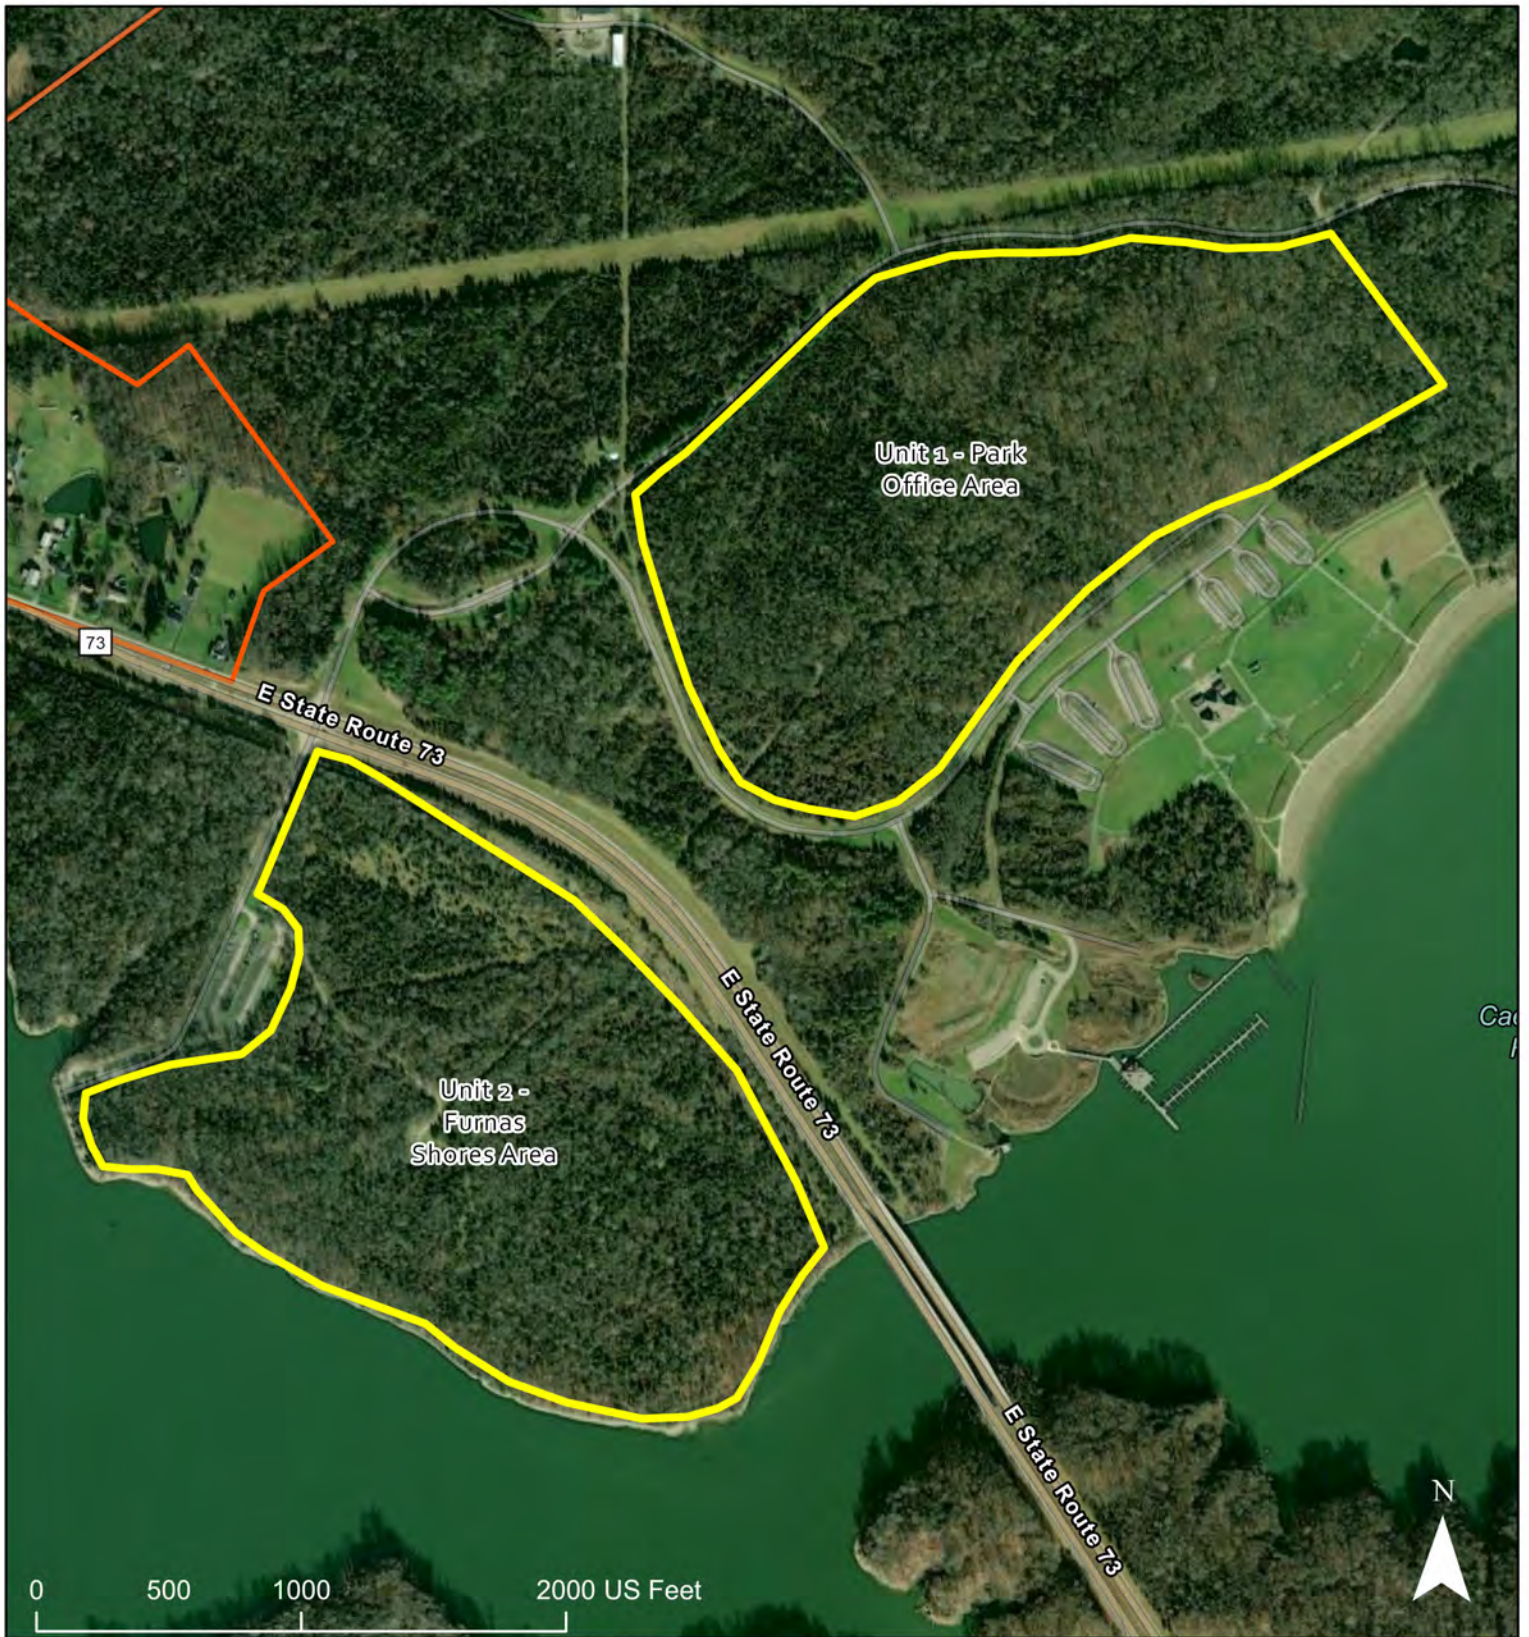

2529-CAESAR CREEK STATE PARK ARCHERY DEER

- Units
- Property Boundries