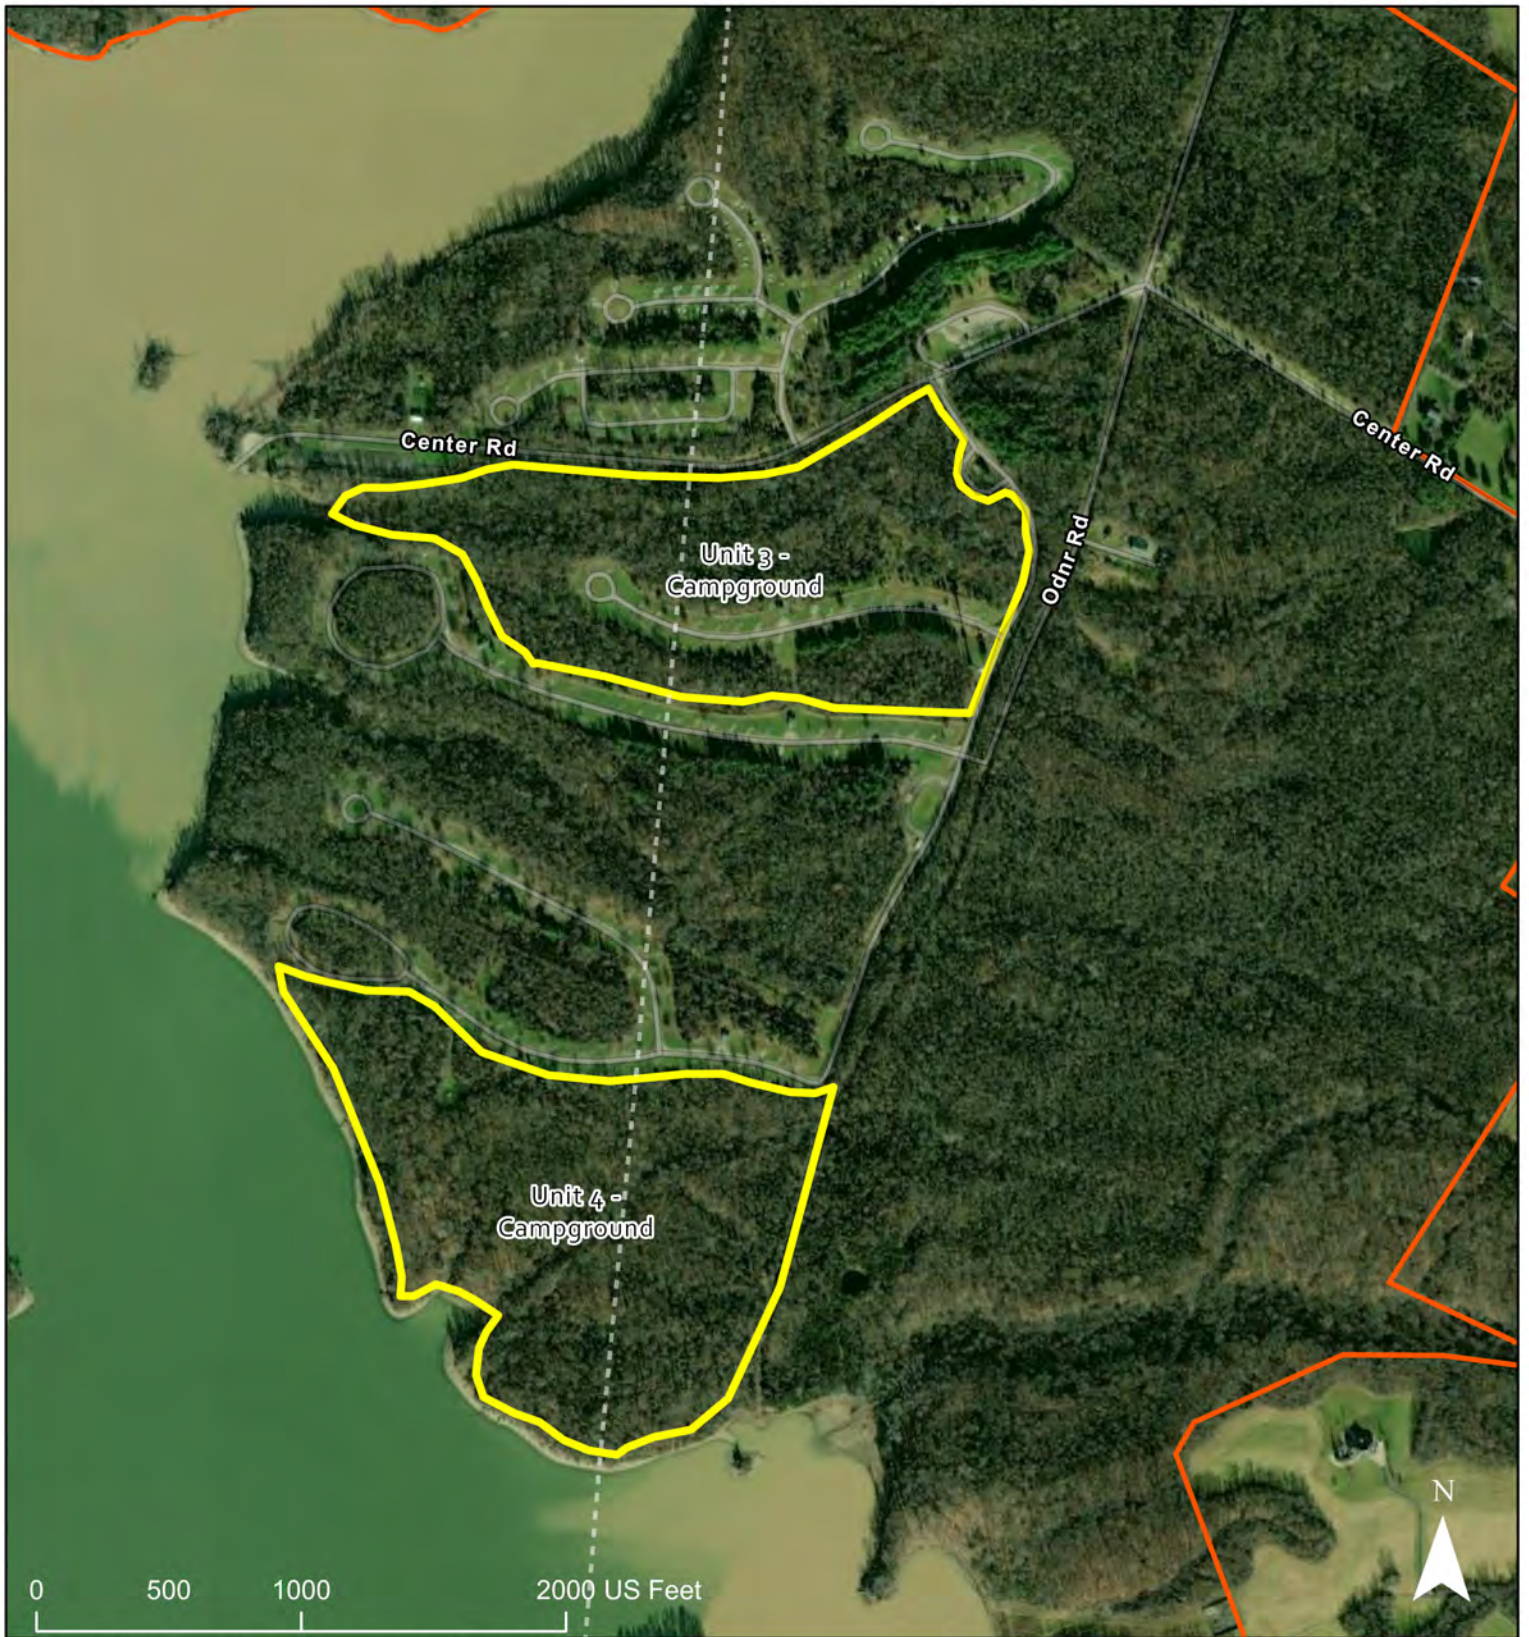

2529-CAESAR CREEK STATE PARK ARCHERY DEER

- Units
- Property Boundaries