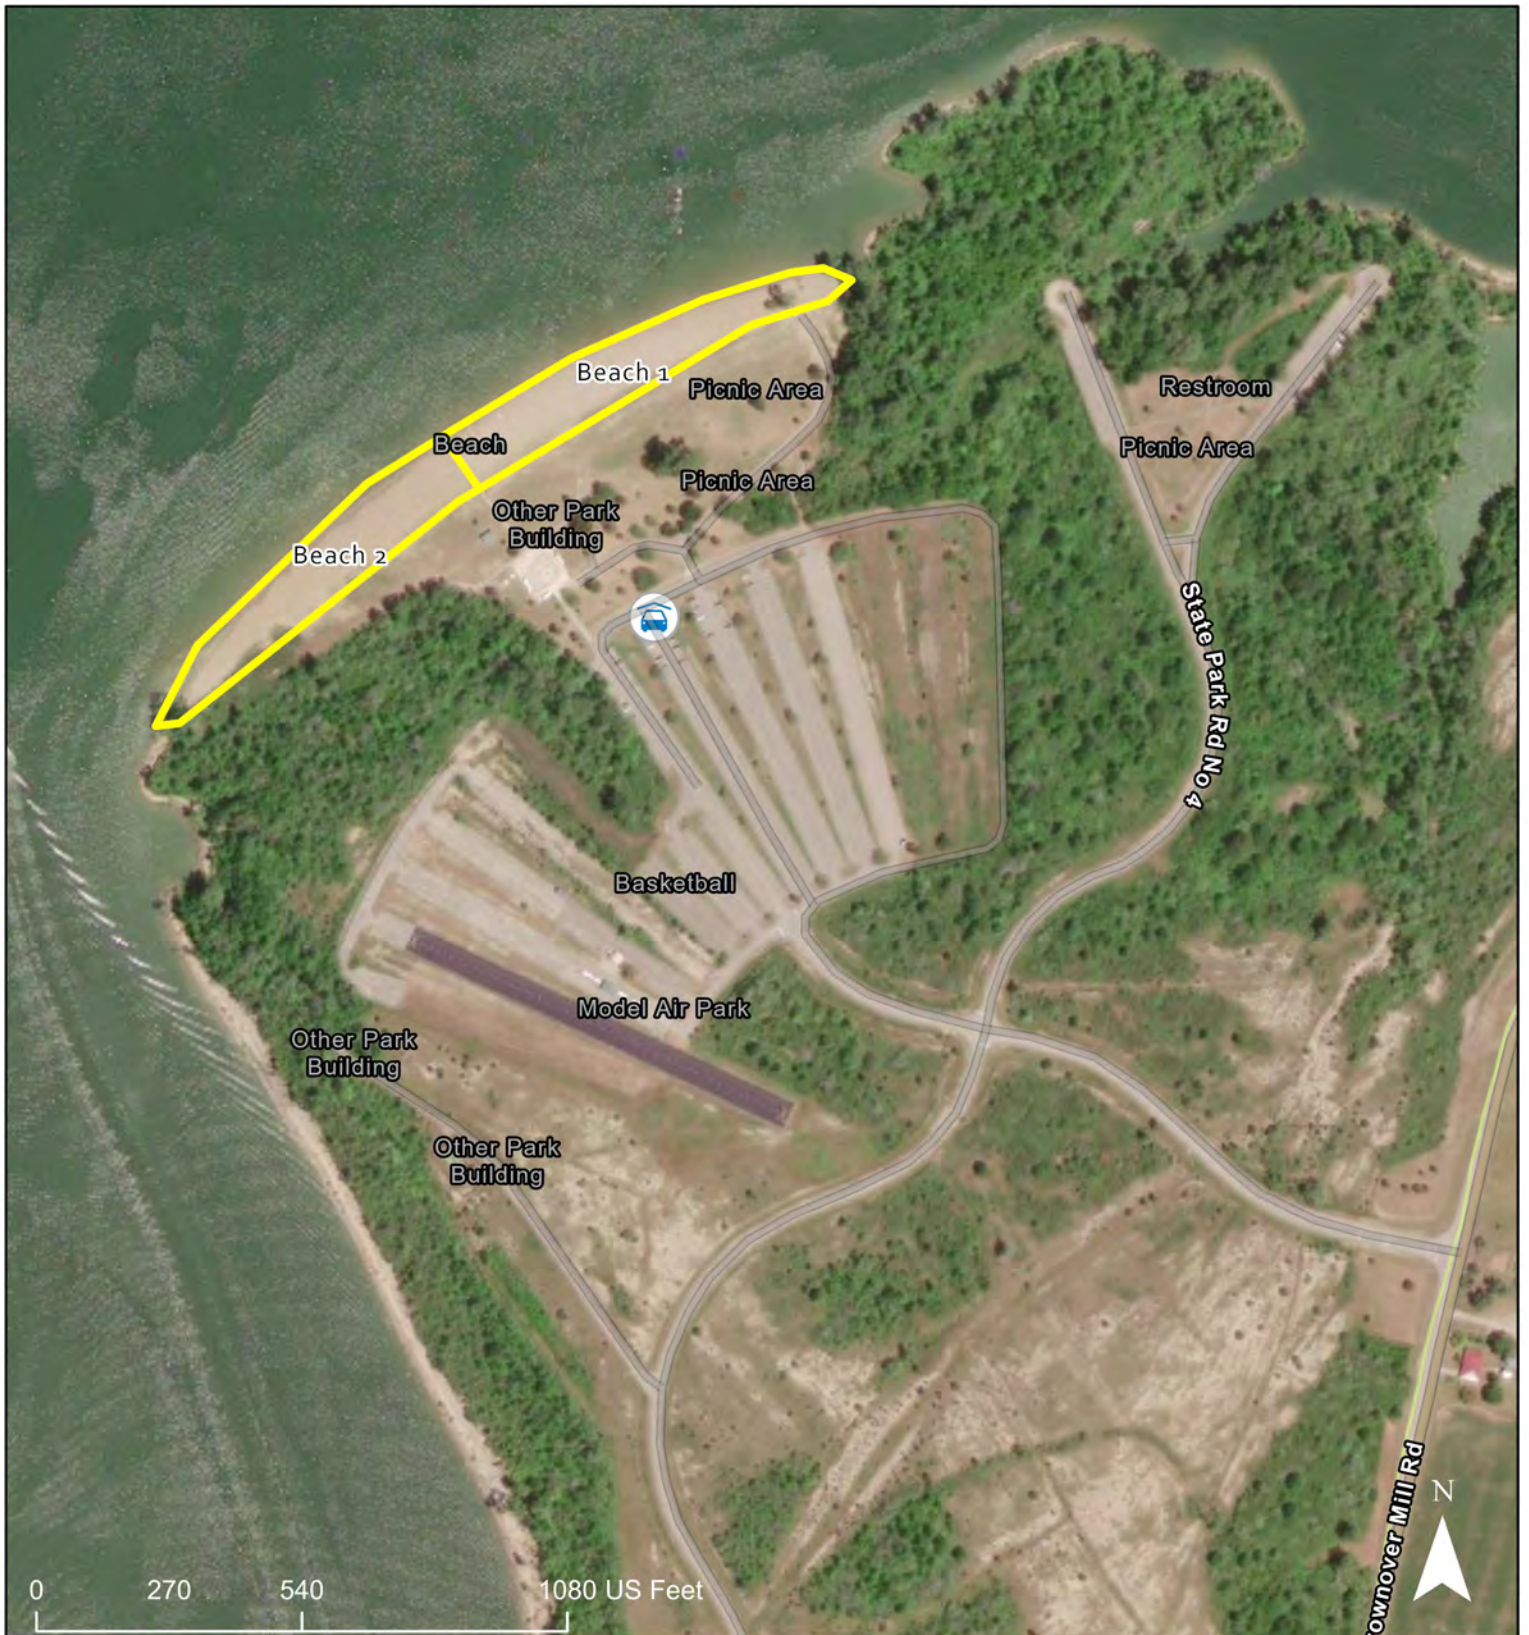

# 2552-DEER CREEK SP SEPT GOOSE AND TEAL

-  Blind
-  Parking
-  Hunt Units

Units:  
Beach 1 & 2  
Golf Course 1-5