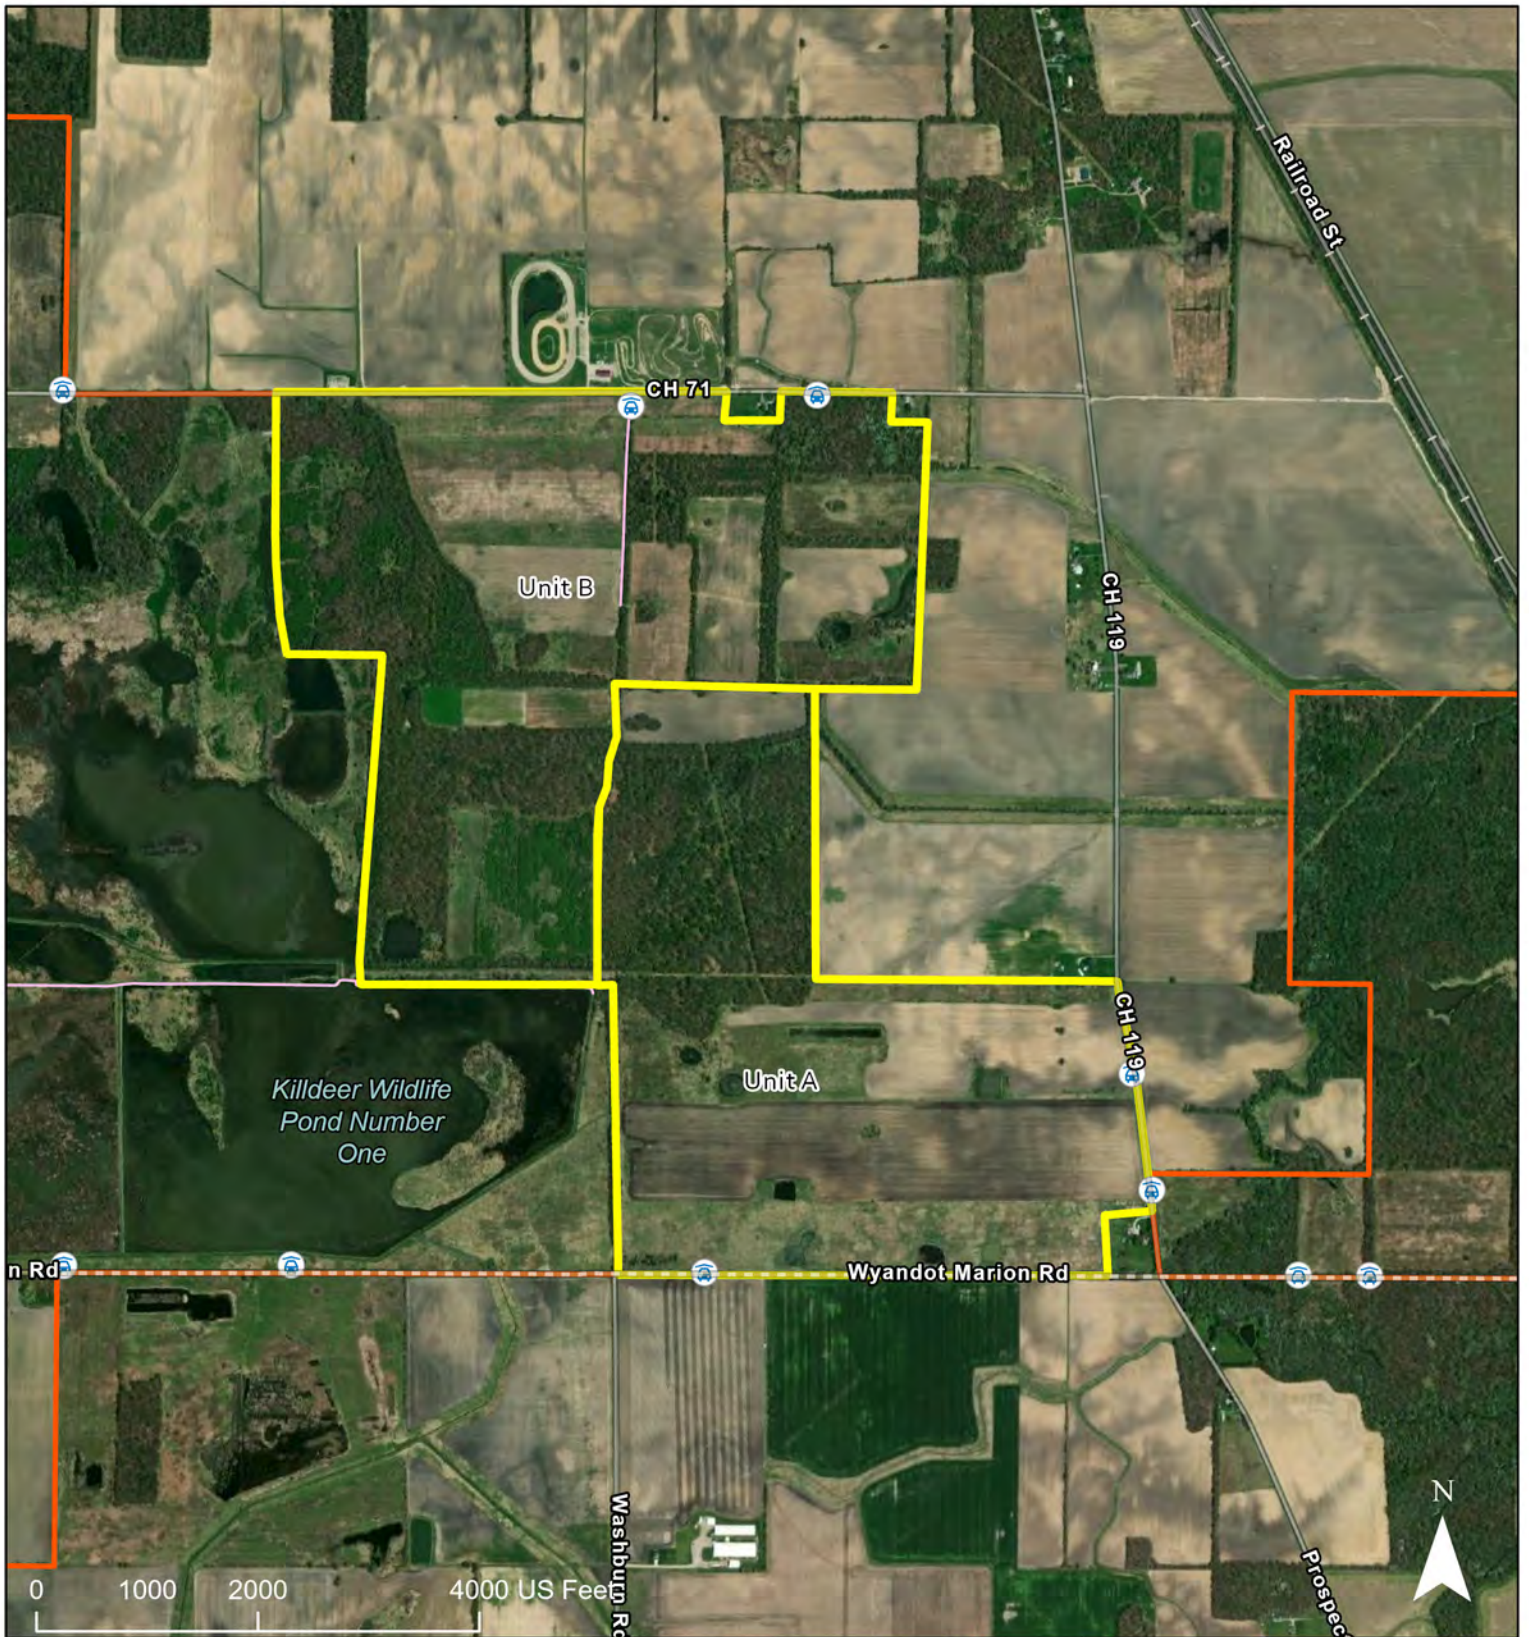

2777 - Killdeer Plains Wildlife Area Youth Turkey

- Units
- Parking Area
- Trails
- Wildlife Area Boundries