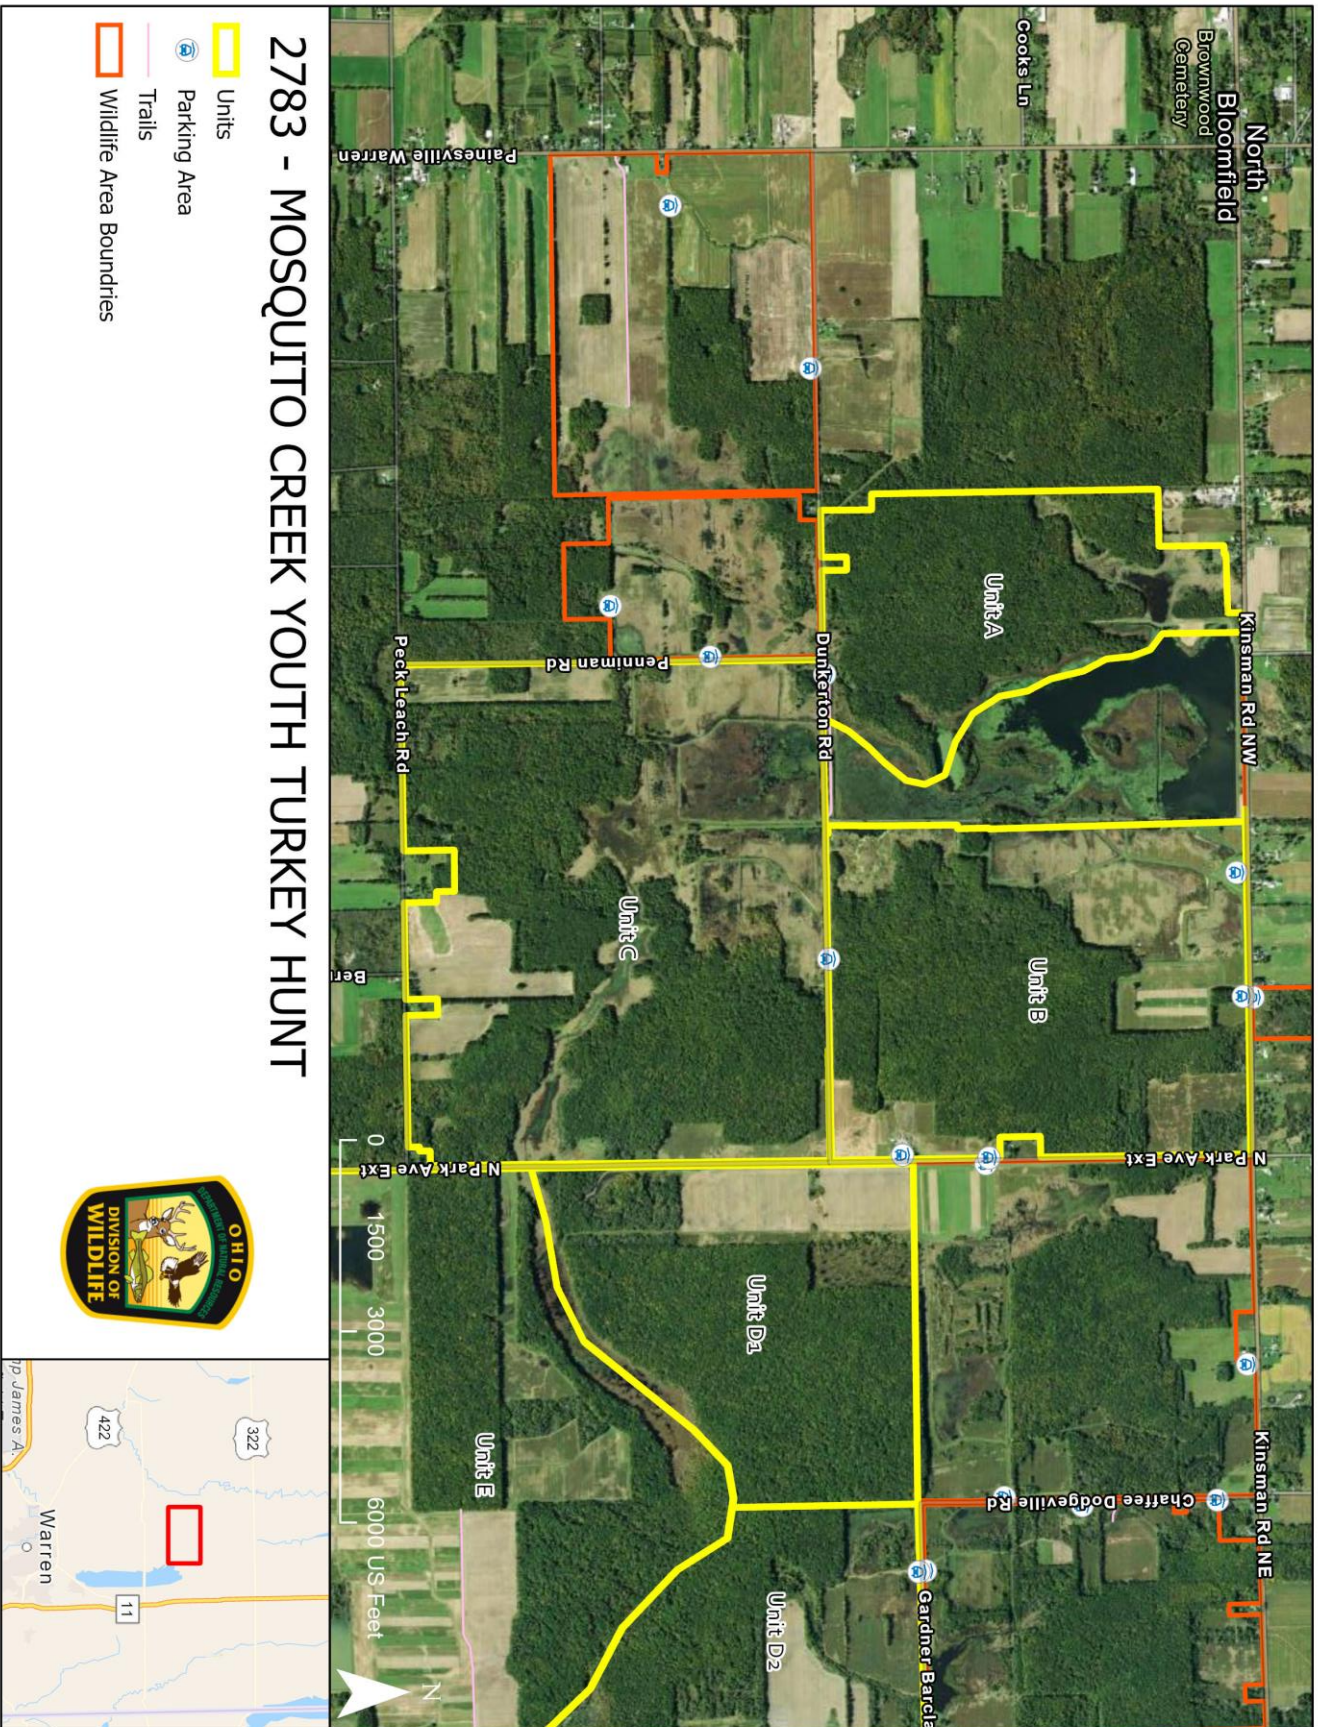

2783 - MOSQUITO CREEK YOUTH TURKEY HUNT

- Units
- Parking Area
- Trails
- Wildlife Area Boundaries