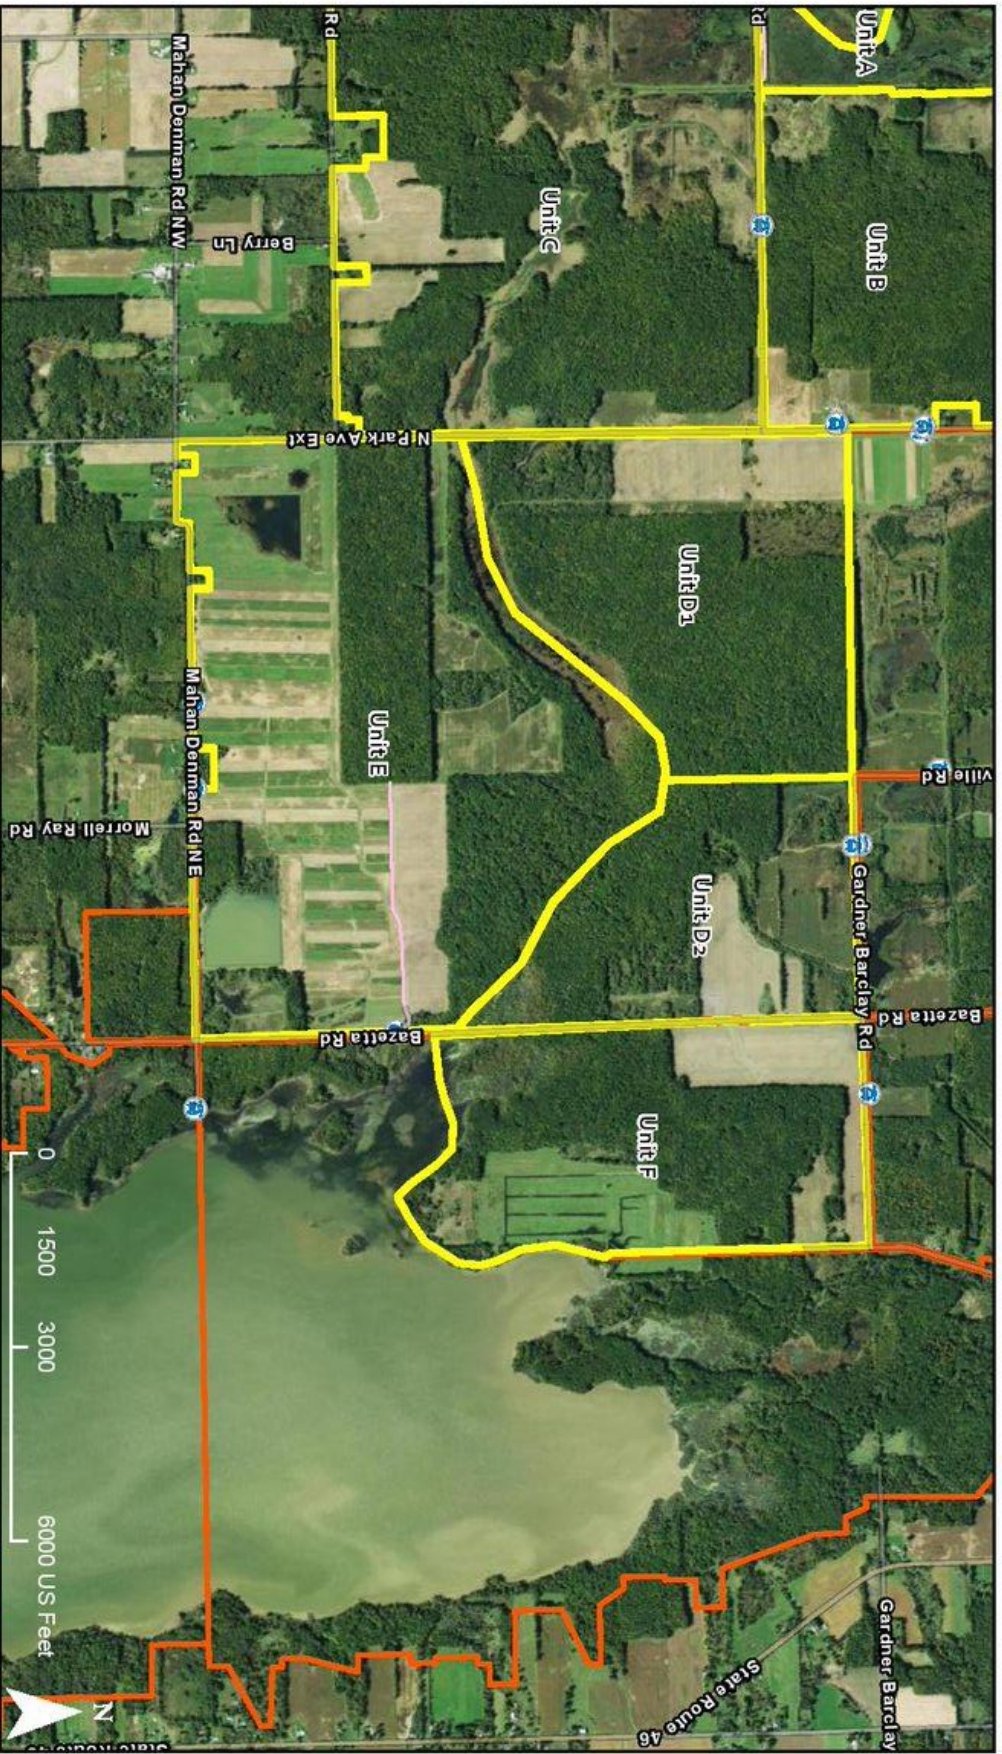

# 2783 - MOSQUITO CREEK YOUTH TURKEY HUNT

- Units
- Parking Area
- Trails
- Wildlife Area Boundaries