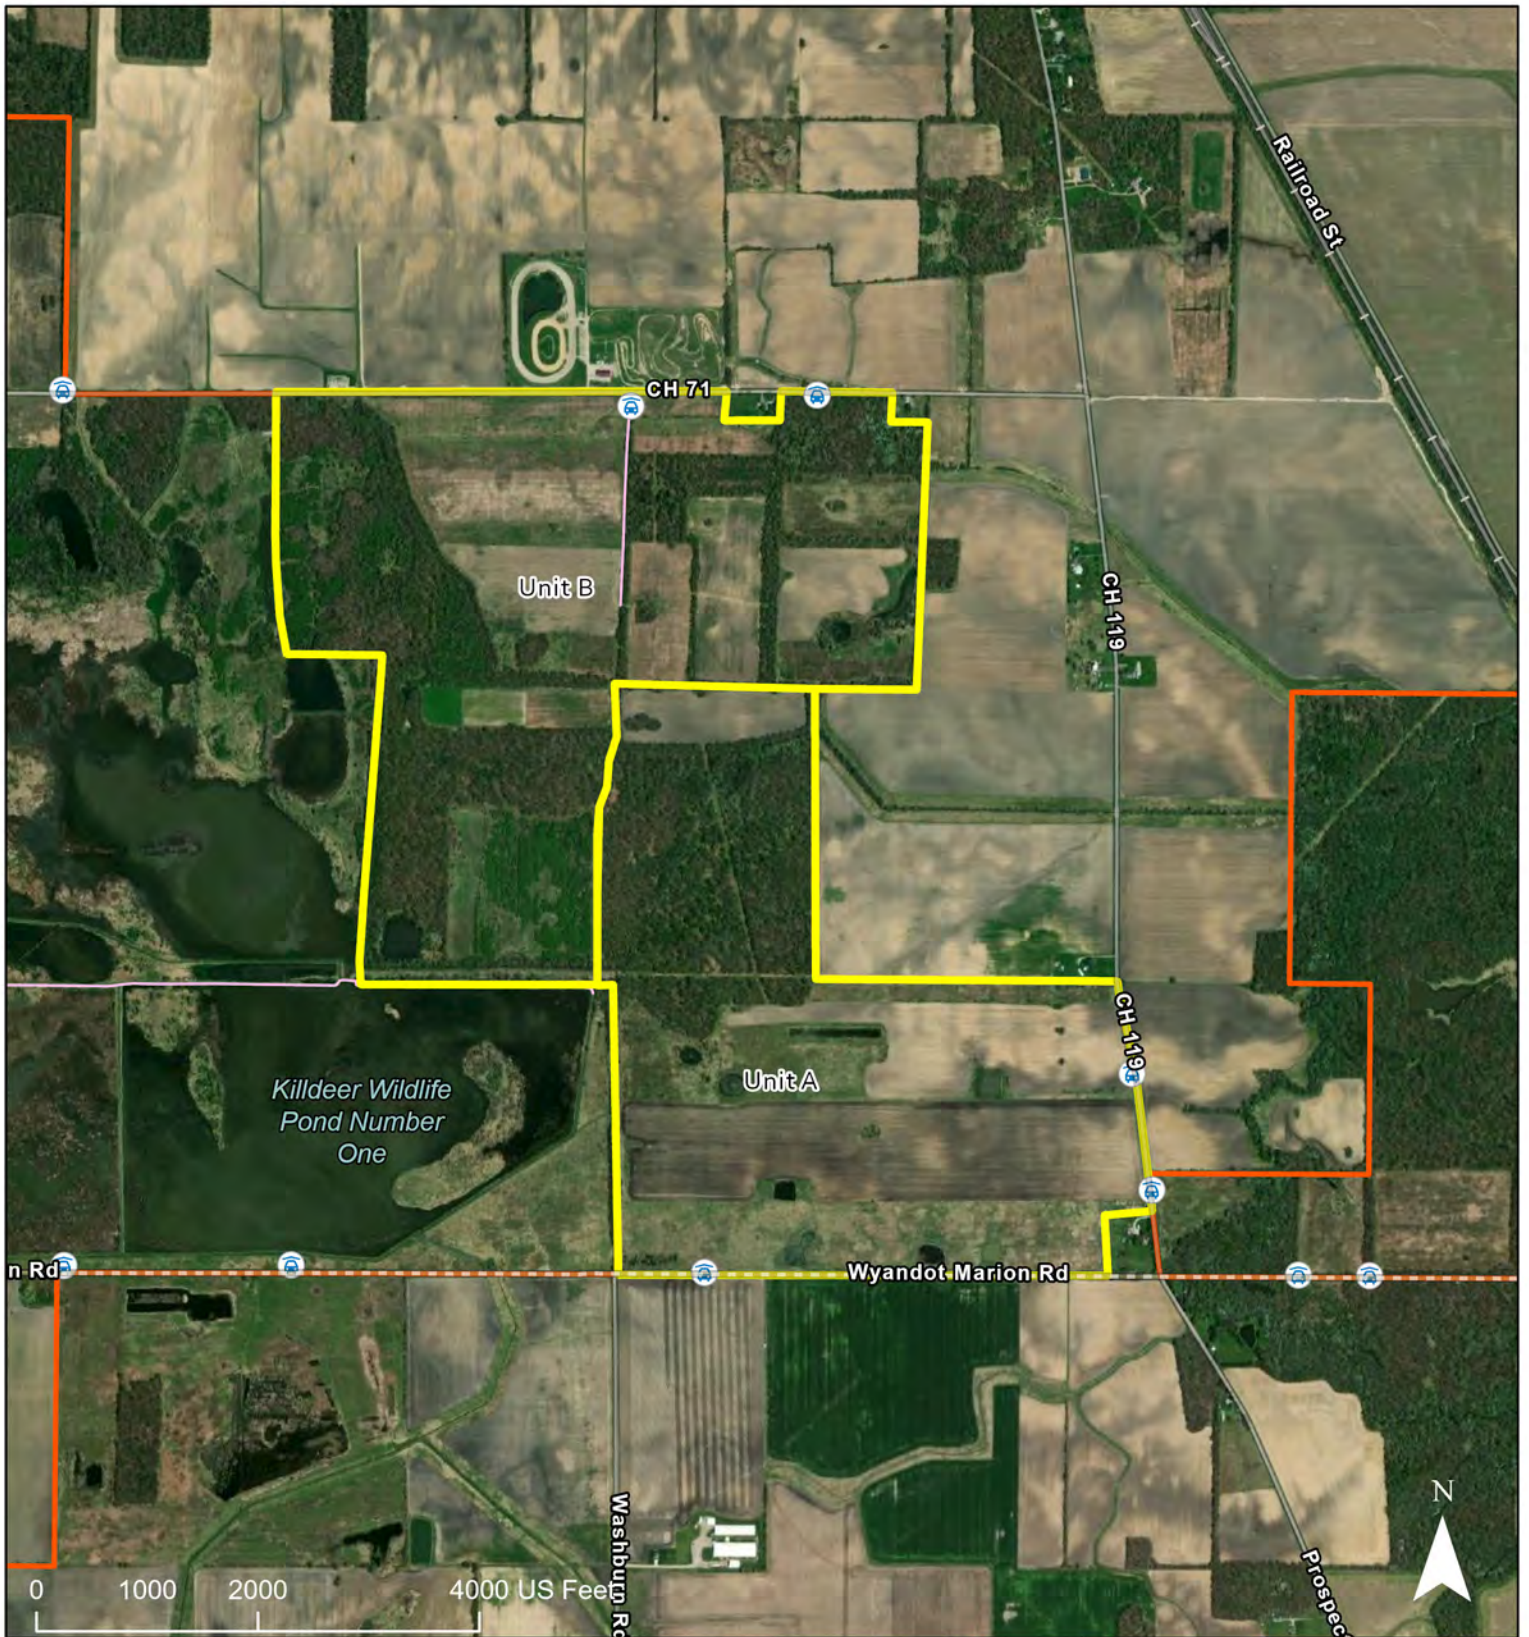

Controlled Hunting Rules Ohio Department of Natural Resources Division of Wildlife

Product name:

- 2788-KILLDEER PLAINS WA TURKEY

Contact information:

- For more information about this permit contact Harry Keeny at Killdeer Plains Wildlife Area; 19100 Co. Hwy. 115 Harpster, OH 43323; 740-496-2254.

The following rules and information apply:

- Each permittee or transferee may select one (1) partner. The partner must remain the same for the duration of the permit.
- Permit valid for the permittee or transferee listed on the permit and partner only.
- Permit valid for the date(s) listed on the permit only.
- Permittee and partner are responsible for obtaining necessary permits and licenses. Refer to the Ohio Hunting and Trapping Regulations for permit requirements.
- Permit must be carried by the permittee or transferee while in use. Digital copies are sufficient.
- If the permittee cannot participate, the permit may be transferred to another hunter. If the permittee cannot transfer the permit, please contact ODNR using the contact listed above so that an alternate may be assigned.
- Shooting hours are 30 minutes before sunrise to the legal end time for the date(s) and location of the hunt.
- Only turkey may be harvested. Permittee and partner may harvest one turkey each. Turkeys harvested on a controlled hunt count towards the statewide bag limit of one. All other turkey hunting rules apply, refer to the Ohio Hunting and Trapping Regulations for turkey hunting rules.
- All other wildlife area rules apply.

2788 - Killdeer Plains Wildlife Area Adult Turkey

- Units
- Parking Area
- Trails
- Wildlife Area Boundries