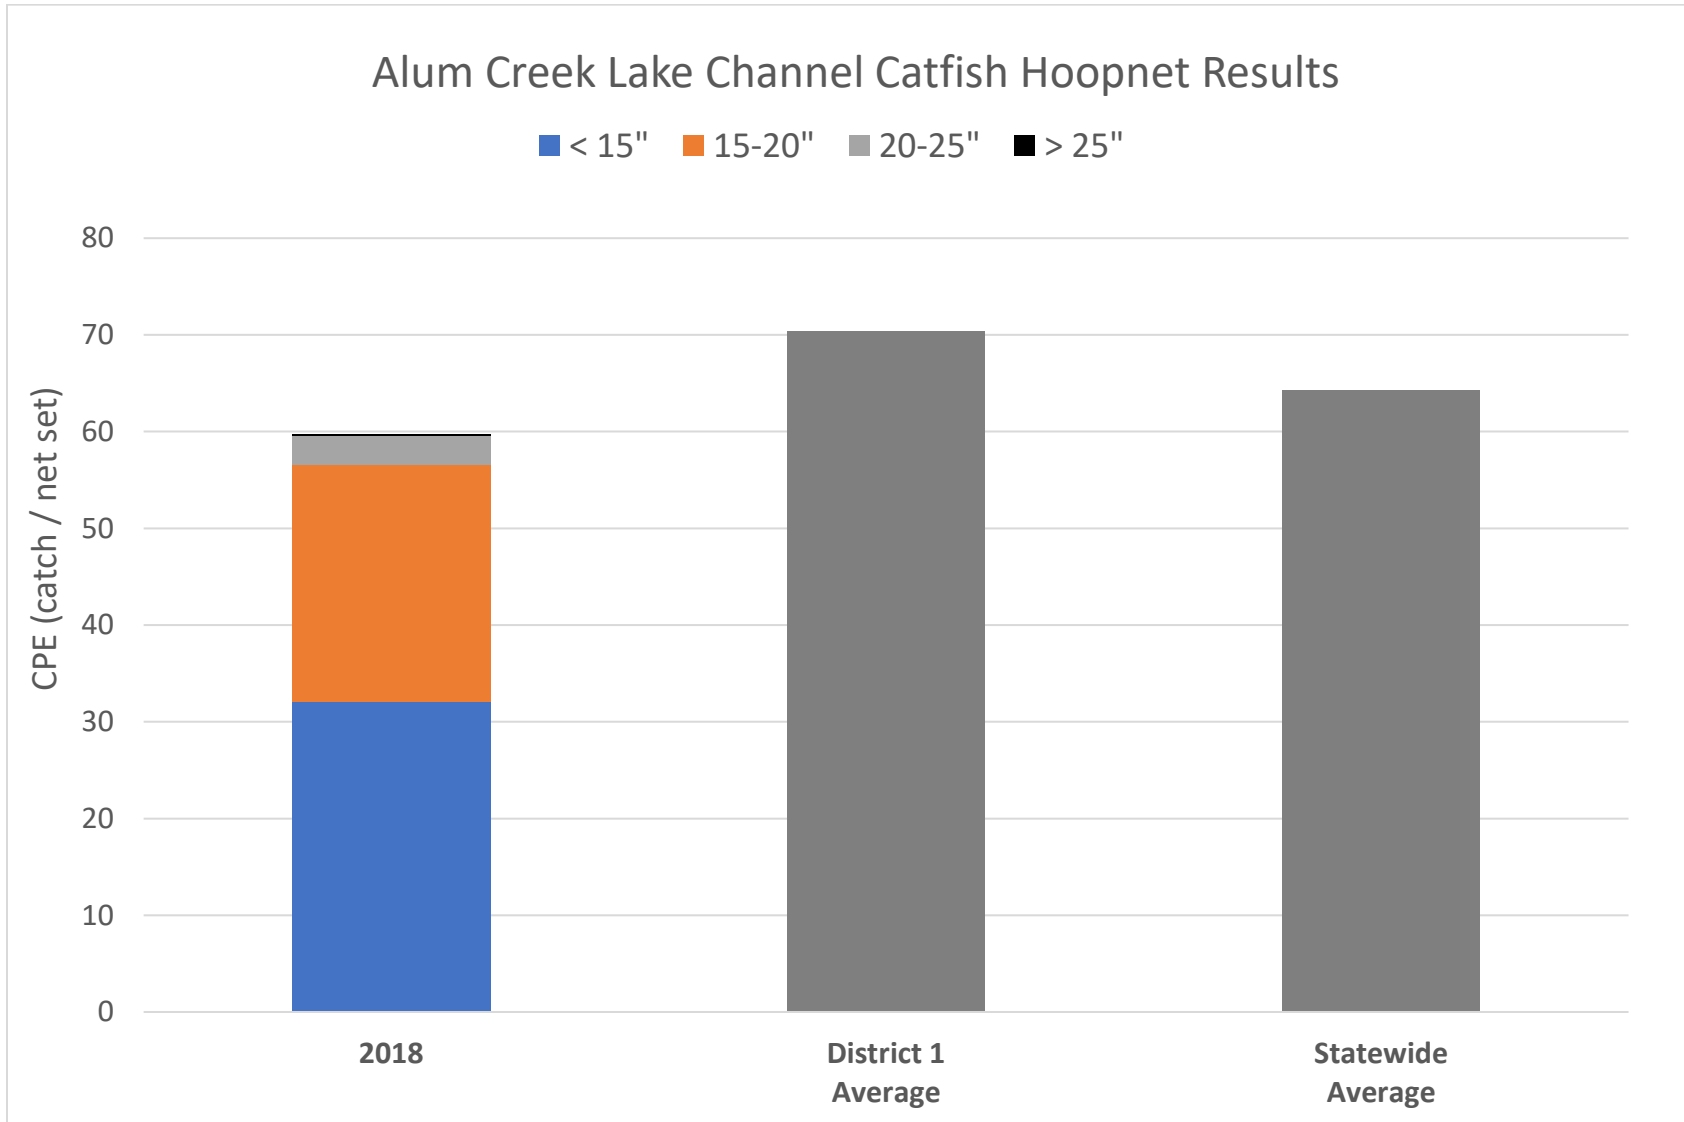

Figure 1. Alum Creek Lake Channel Catfish hoopnet catch rates broken down by size groups compared to District 1 and statewide average catch rates. Different colors in each bar represent the catch per hour of that size group of fish.

Table 1. Length at age in inches for Channel Catfish sampled at Alum Creek Lake compared to District 1 and statewide averages.

	Age														
	1	2	3	4	5	6	7	8	9	10	11	12	13	14	15
Alum Creek	8.3	9.5	11.2	12.1	12.7	14.4	15.2	15.2	16.3	18.6	18.0	20.8	20.3	20.2	19.5
District 4	9.4	10.4	11.4	13.1	14.5	15.7	15.9	16.8	17.8	18.5	18.6	19.6	19.6	18.9	18.3
Statewide	10.6	10.7	12.3	13.9	15.0	16.1	16.6	17.5	18.0	19.1	18.8	20.1	20.0	19.6	19.7