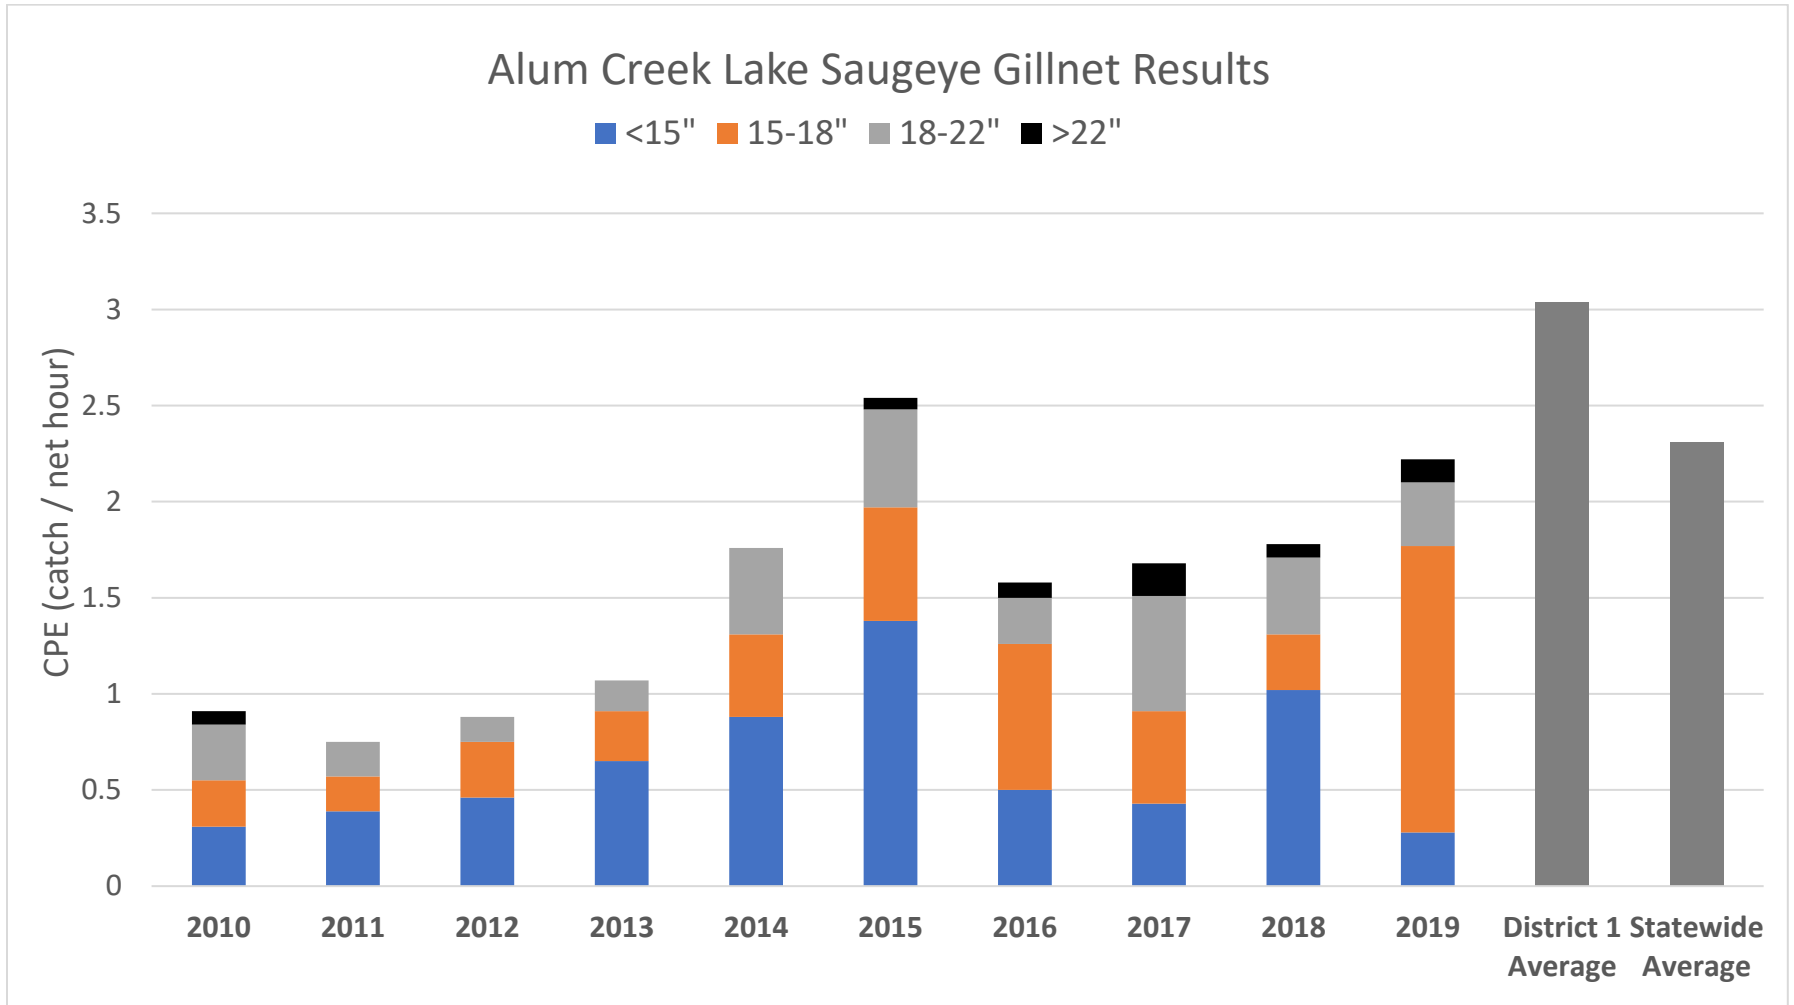

Figure 1. Alum Creek Lake Saugeye gillnet catch rates broken down by size groups compared to District 1 and statewide average catch rates. Different colors in each bar represent the catch per hour of that size group of fish.

Table 1. Length at age in inches for Saugeye sampled at Alum Creek Lake compared to District 1 and statewide averages.

	Age								
	0	1	2	3	4	5	6	7	8
Alum Creek	10.4	15.2	16.9	19.2	21.7	22.1			
District 1	9.8	14.6	18.0	20.1	21.3	23.0	23.9	23.8	25.2
Statewide	9.8	13.9	17.4	19.6	20.9	22.3	22.9	23.2	24.8