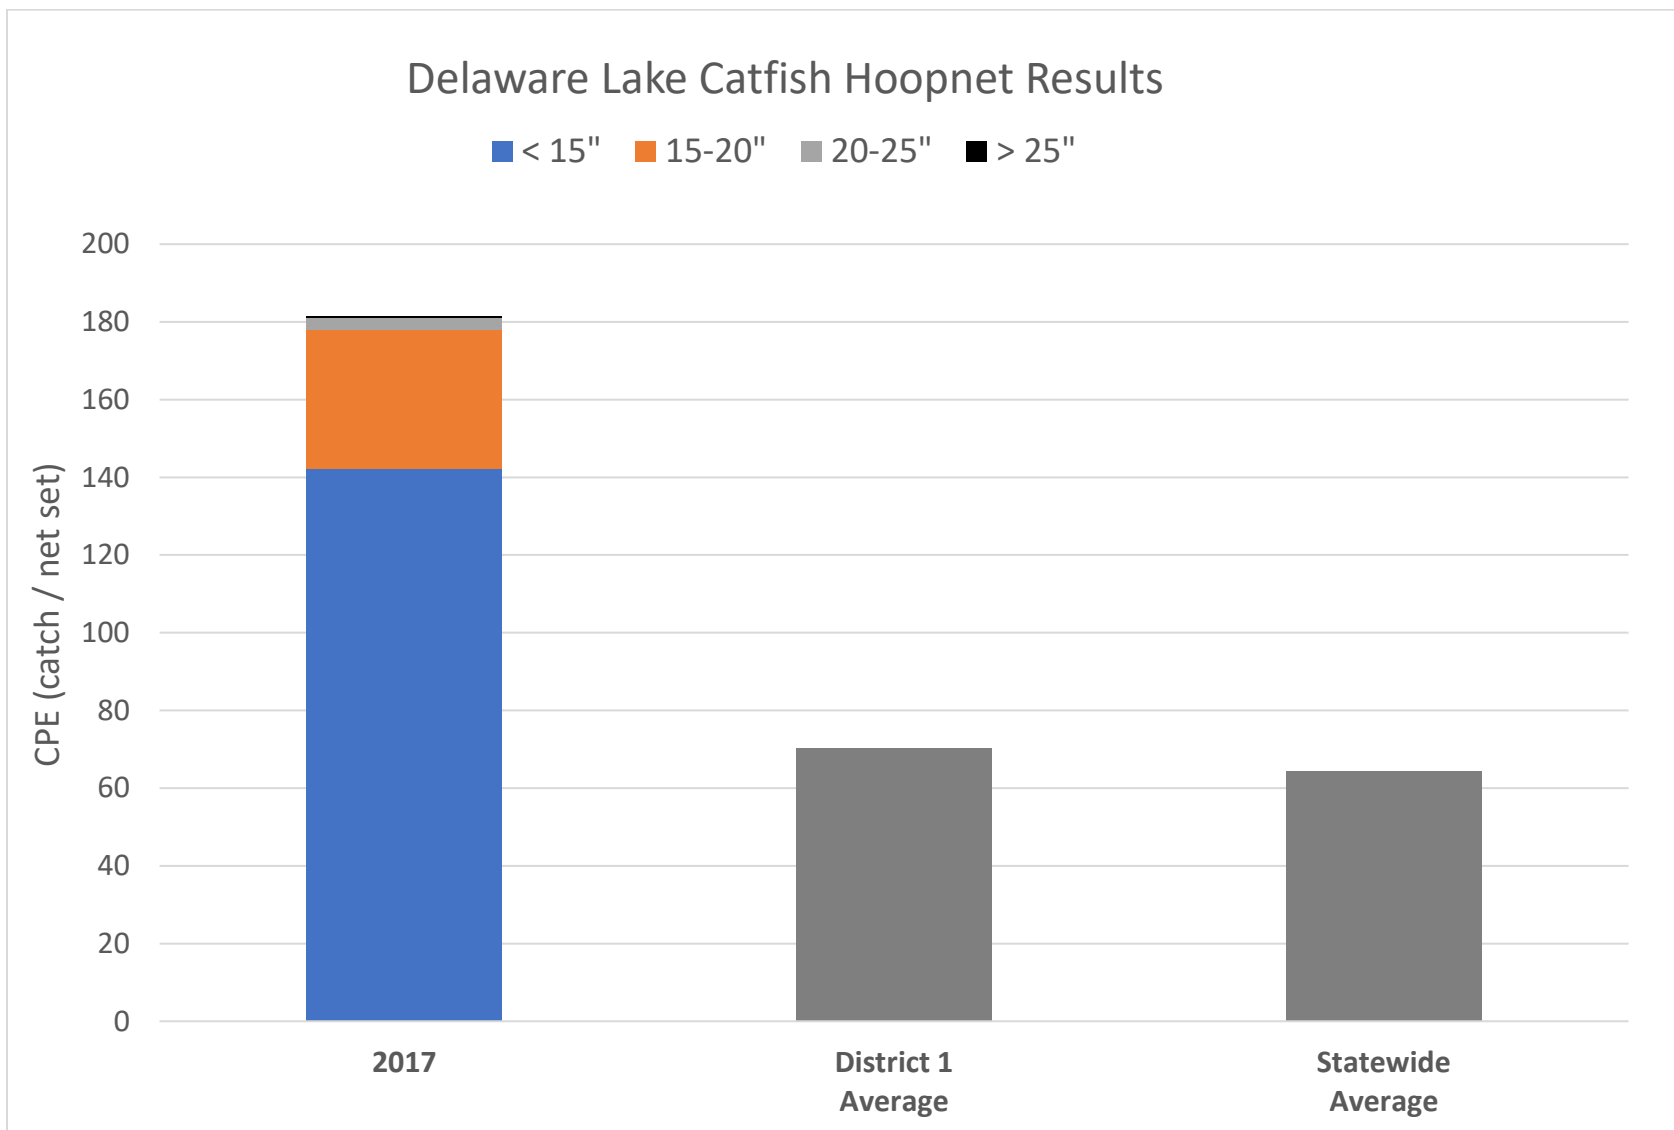

Figure 1. Delaware Lake Channel Catfish hoopnet catch rates broken down by size groups compared to District 1 and statewide average catch rates. Different colors in each bar represent the catch per hour of that size group of fish.

Table 1. Length at age in inches for Channel Catfish sampled at Delaware Lake compared to District 1 and statewide averages.

	Age														
	1	2	3	4	5	6	7	8	9	10	11	12	13	14	15
Delaware Lake		9.6	9.8	11.1	14.3	13.9	14.8	15.9	18.5	19.3	20.6	21.3	20.5	20.6	22.0
District 1	9.4	10.4	11.4	13.1	14.5	15.7	15.9	16.8	17.8	18.5	18.6	19.6	19.6	18.9	18.3
Statewide	10.6	10.7	12.3	13.9	15.0	16.1	16.6	17.5	18.0	19.1	18.8	20.1	20.0	19.6	19.7