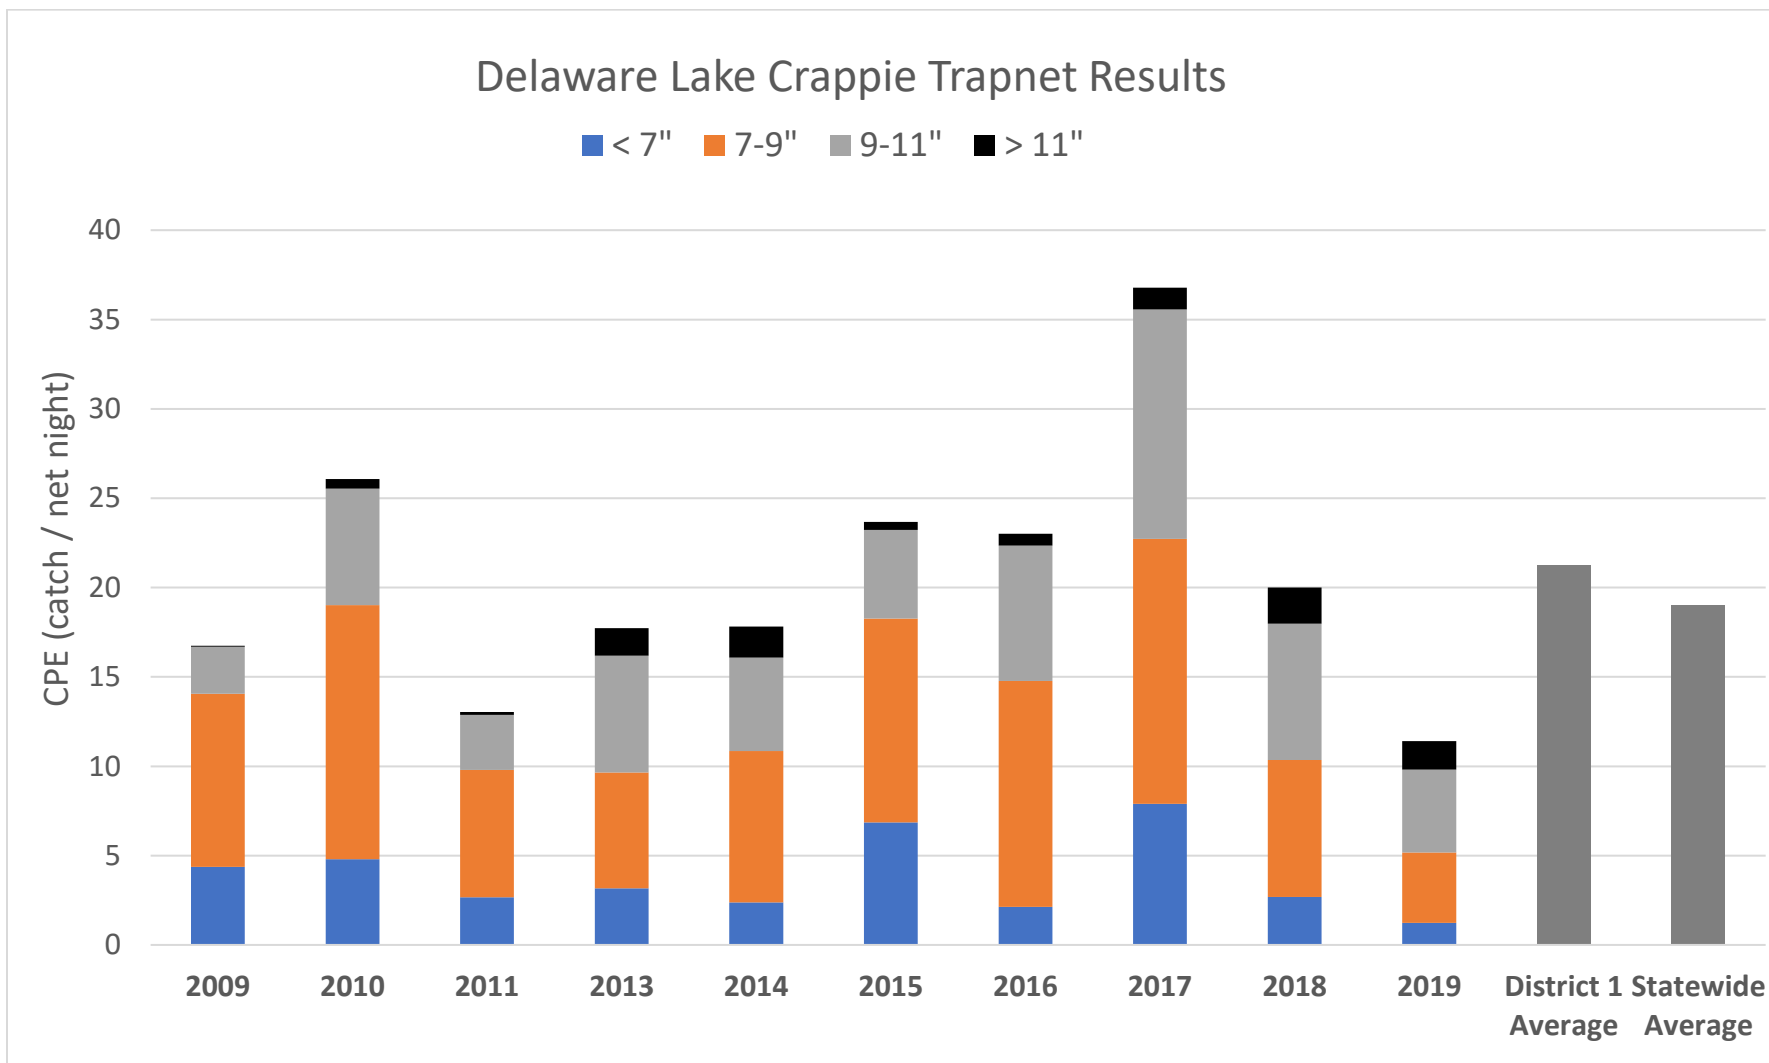

Figure 1. Delaware Lake Crappie trap net catch rates broken down by size groups compared to District 1 and statewide average catch rates. Different colors in each bar represent the catch per hour of that size group of fish.

Table 1. Length at age in inches for Crappie sampled at Delaware Lake compared to District 1 and statewide averages.

	Age								
	0	1	2	3	4	5	6	7	8
Delaware Lake	3.7	7.6	9.5	10.4	11.0	10.9	12.1		
District 1	3.9	7.1	8.8	9.8	10.4	10.7	11.2	11.2	11.0
Statewide	3.8	6.9	8.6	9.5	10.1	10.3	10.5	10.6	10.4