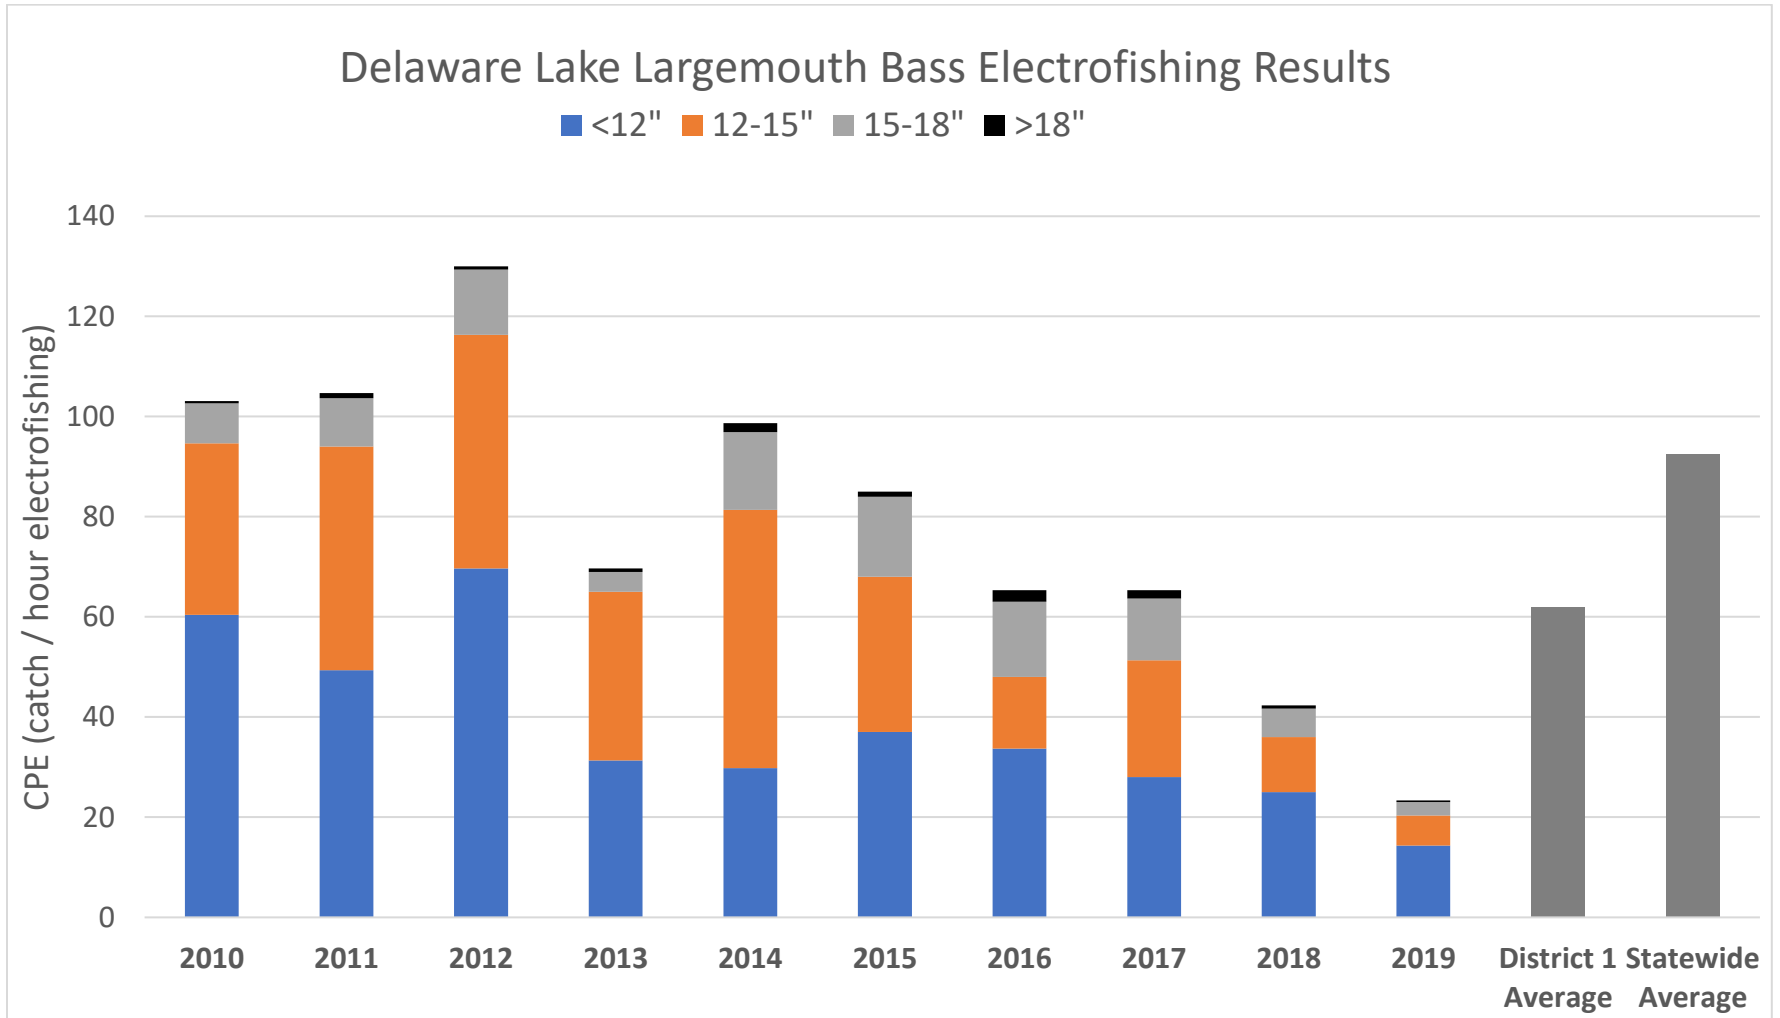

Figure 1. Delaware Lake Largemouth Bass electrofishing catch rates broken down by size groups compared to District 1 and statewide average catch rates. Different colors in each bar represent the catch per hour of that size group of fish.

Table 1. Length at age in inches for Largemouth Bass sampled at Delaware Lake compared to District 1 and statewide averages.

	Age									
	1	2	3	4	5	6	7	8	9	10
Delaware Lake	5.7	8.8	11.4	13.6	13.6	15.8	14.7	17.5	16.9	18.1
District 1	5.5	8.9	11.5	13.2	14.5	15.5	15.6	17.0	17.0	18.3
Statewide	5.8	8.8	11.3	12.9	14.2	15.2	15.8	16.6	17.2	18.3