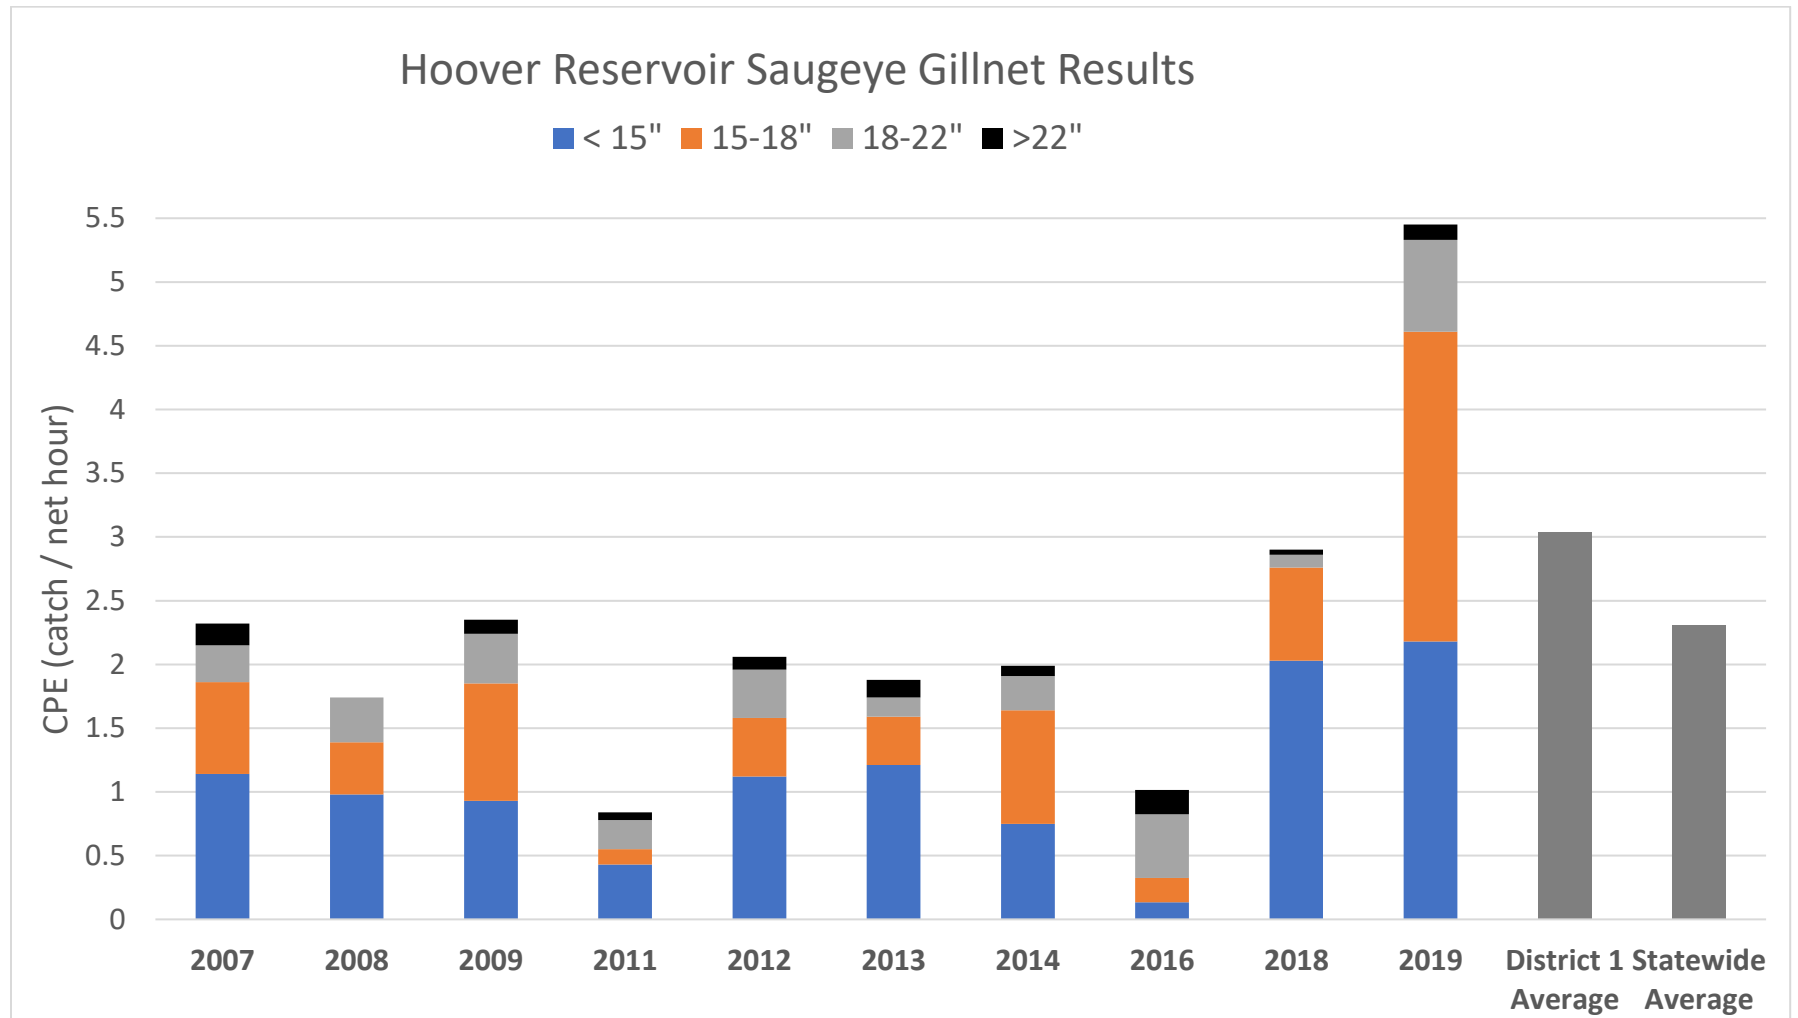

**Figure 1.** Hoover Saugeye gillnet catch rates broken down by size groups compared to District 1 and statewide average catch rates. Different colors in each bar represent the catch per hour of that size group of fish.

**Table 1.** Length at age in inches for Saugeye sampled at Hoover Reservoir compared to District 1 and statewide averages.

	<b>Age</b>								
	<b>0</b>	<b>1</b>	<b>2</b>	<b>3</b>	<b>4</b>	<b>5</b>	<b>6</b>	<b>7</b>	<b>8</b>
<b>Hoover</b>	10.4	15.2	18.0	20.2	22.6	23.7	26.6	27.0	
<b>District 1</b>	9.8	14.6	18.0	20.1	21.3	23.0	23.9	23.8	25.2
<b>Statewide</b>	9.8	13.9	17.4	19.6	20.9	22.3	22.9	23.2	24.8