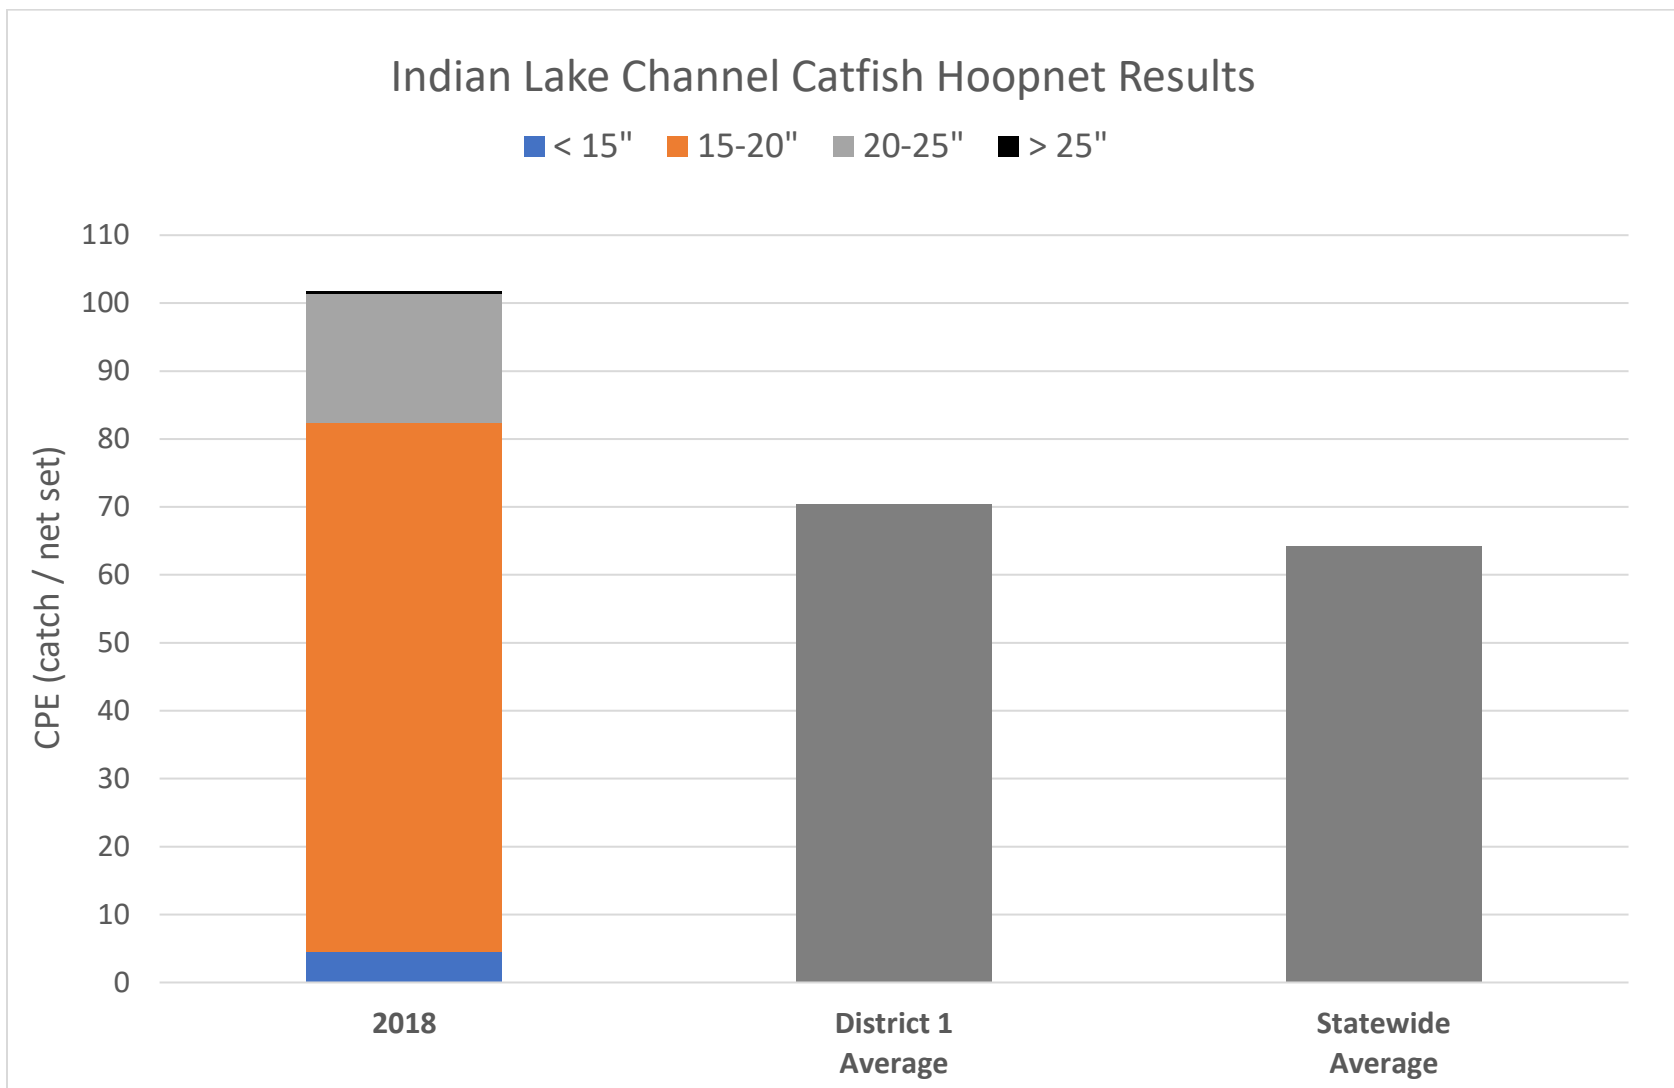

Figure 1. Indian Lake Channel Catfish hoopnet catch rates broken down by size groups compared to District 1 and statewide average catch rates. Different colors in each bar represent the catch per hour of that size group of fish.

Table 1. Length at age in inches for Channel Catfish sampled at Indian Lake compared to District 1 and statewide averages.

	Age														
	1	2	3	4	5	6	7	8	9	10	11	12	13	14	15
Indian Lake		11.0				17.6	16.4	18.3	20.7	21.9	20.8	21.8	23.0	22.4	24.6
District 1	9.4	10.4	11.4	13.1	14.5	15.7	15.9	16.8	17.8	18.5	18.6	19.6	19.6	18.9	18.3
Statewide	10.6	10.7	12.3	13.9	15.0	16.1	16.6	17.5	18.0	19.1	18.8	20.1	20.0	19.6	19.7