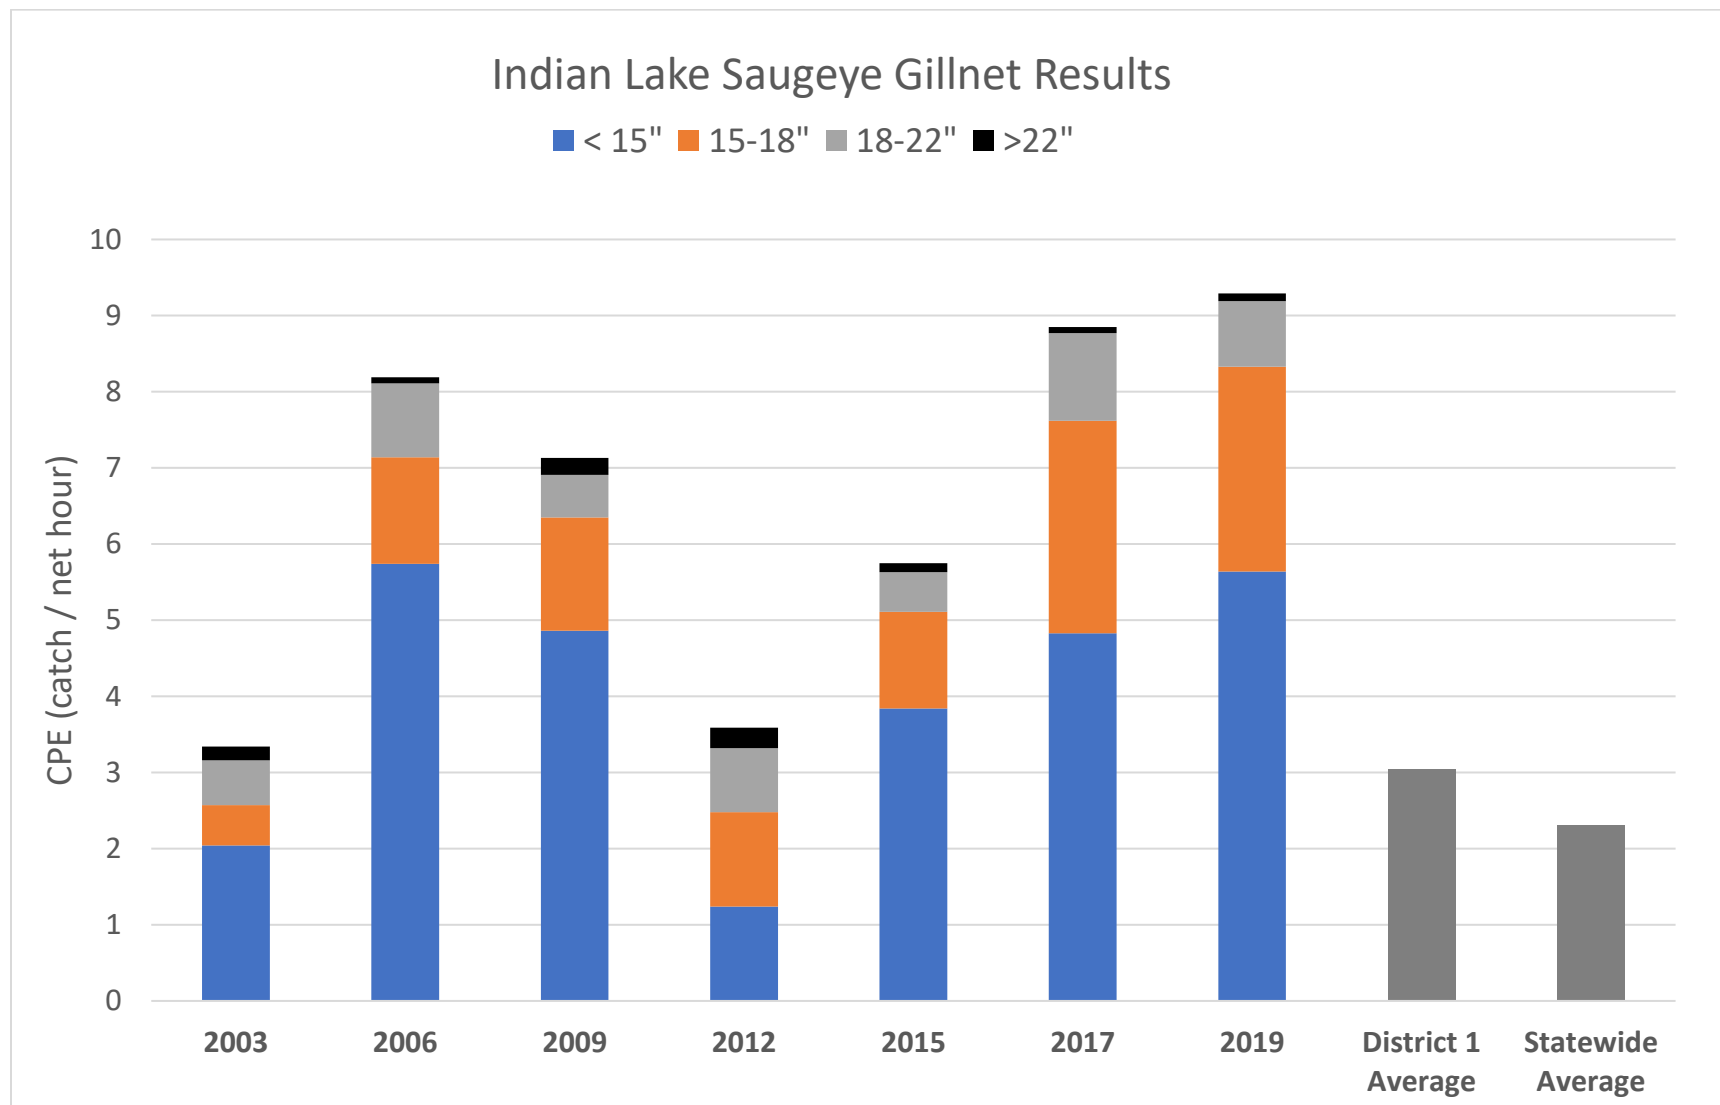

**Figure 1.** Indian Lake Saugeye gillnet catch rates broken down by size groups compared to District 1 and statewide average catch rates. Different colors in each bar represent the catch per hour of that size group of fish.

**Table 1.** Length at age in inches for Saugeye sampled at Indian Lake compared to District 1 and statewide averages.

	Age								
	0	1	2	3	4	5	6	7	8
<b>Indian Lake</b>	9.7	14.4	17.3	19.9	22.3	22.4		20.9	
<b>District 1</b>	9.8	14.6	18.0	20.1	21.3	23.0	23.9	23.8	25.2
<b>Statewide</b>	9.8	13.9	17.4	19.6	20.9	22.3	22.9	23.2	24.8