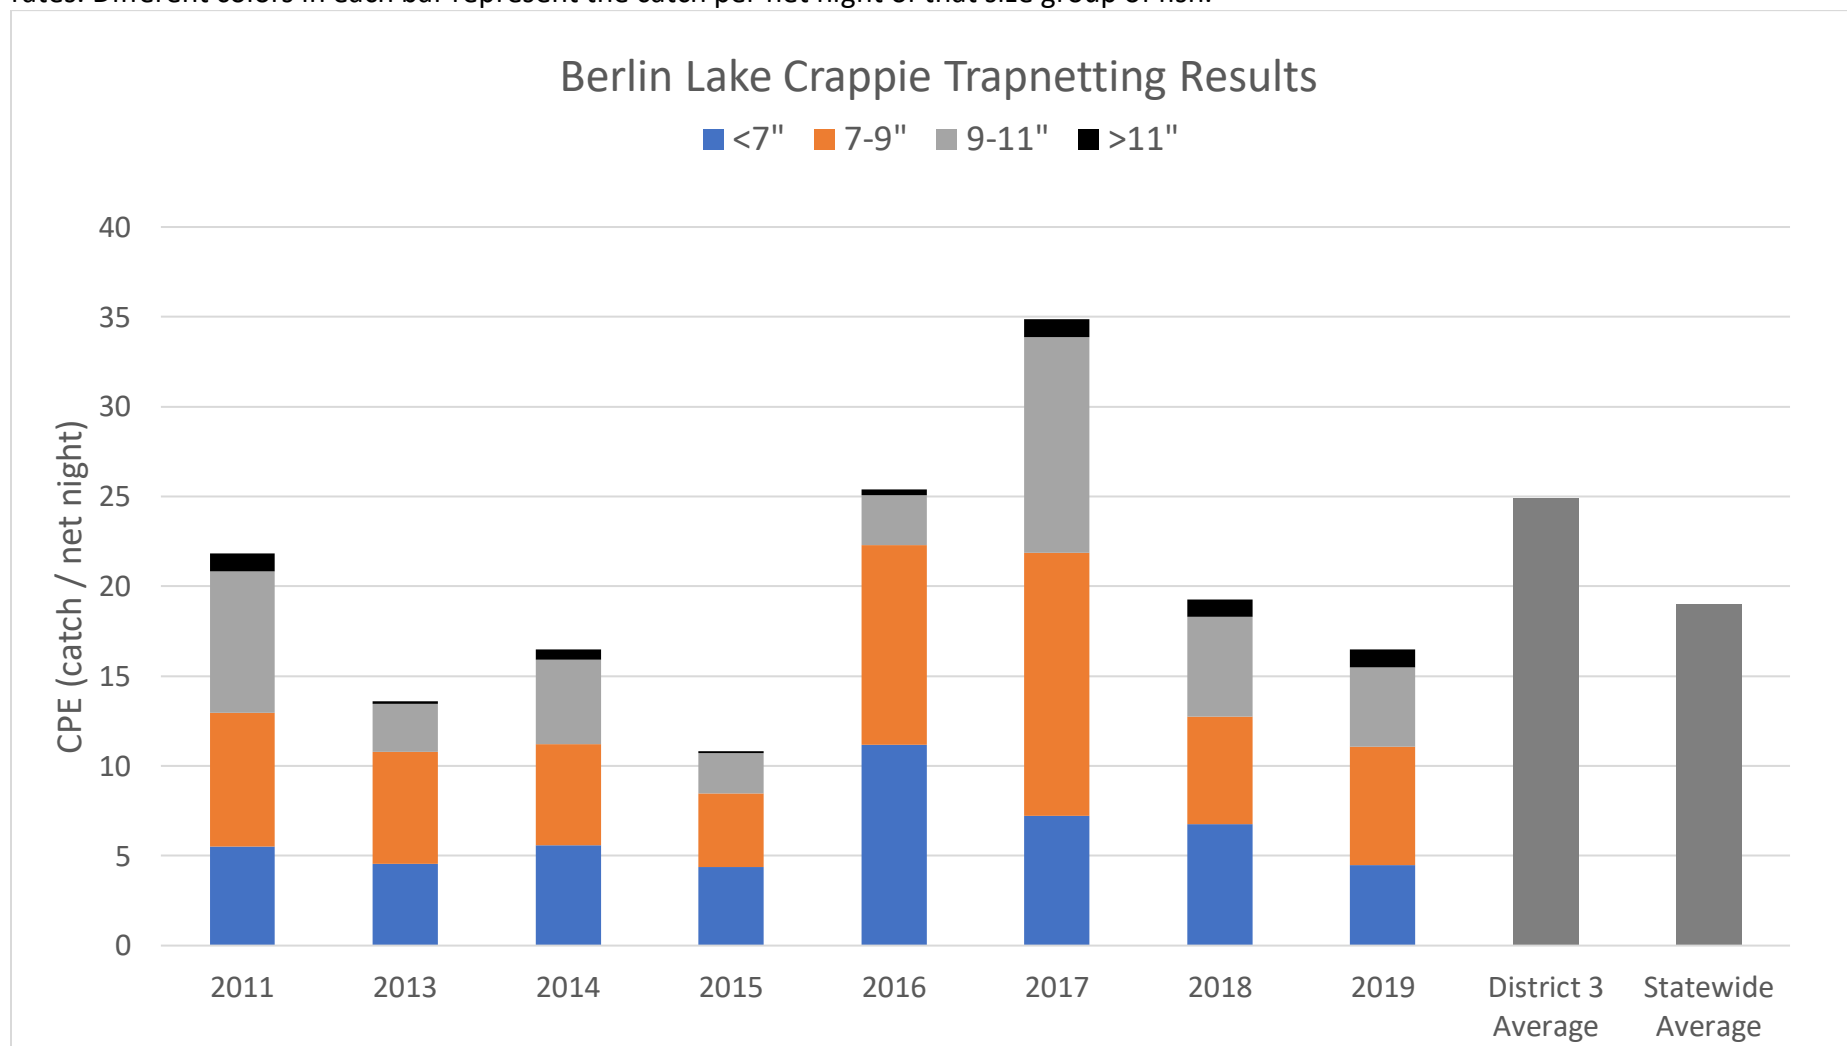

Berlin Lake Crappie trap netting catch rates broken down by size groups compared to the district 3 and statewide average catch rates. Different colors in each bar represent the catch per net night of that size group of fish.

Length at age in inches for Crappie sampled at Berlin Lake compared to district 3 and statewide averages.

	Age									
	1	2	3	4	5	6	7	8	9	10
Berlin	6.5	8.7	10.4	10.8	10.6		10.0			
District 3	7.1	8.8	9.8	10.4	10.7	11.2	11.2	11.0	10.3	11.5
Statewide	7.1	8.8	9.8	10.4	10.7	11.2	11.2	11.0	10.3	11.5