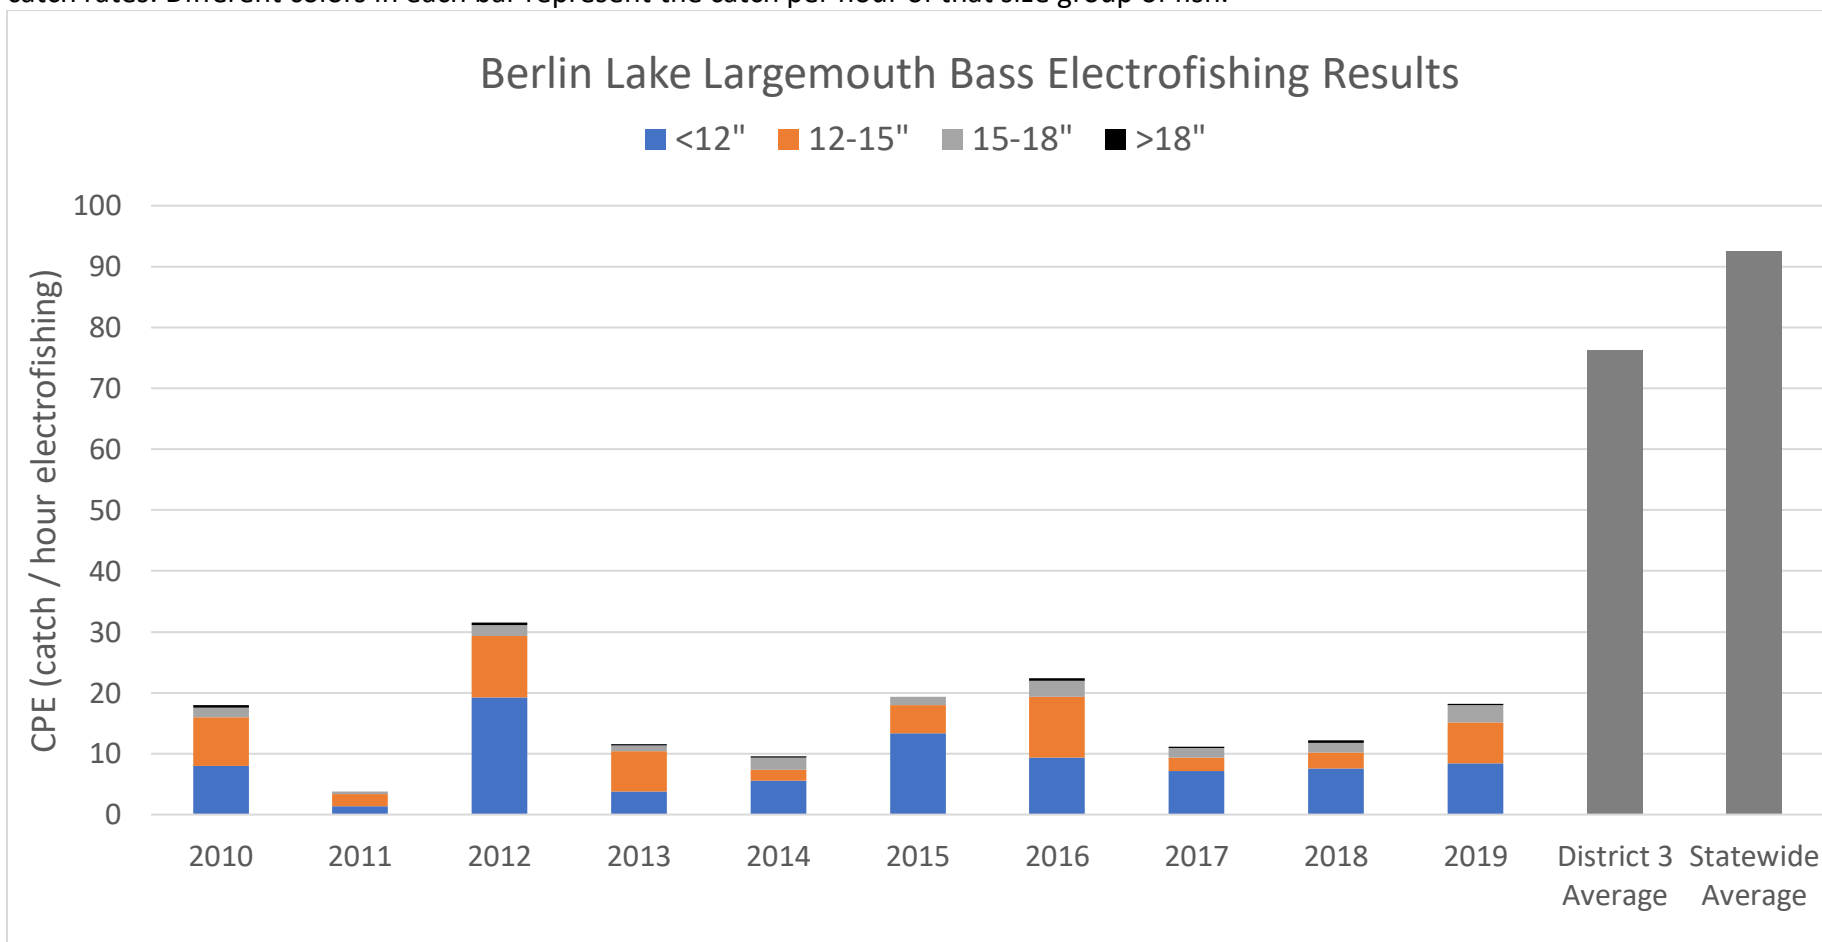

Berlin Lake Largemouth Bass electrofishing catch rates broken down by size groups compared to the district 3 and statewide average catch rates. Different colors in each bar represent the catch per hour of that size group of fish.

Length at age in inches for Largemouth Bass sampled at Berlin Lake compared to district 3 and statewide averages.

	Age									
	1	2	3	4	5	6	7	8	9	10
Berlin	5.8	9.5	11.6	12.9	14.3	15.0	15.3	16.0		16.0
District 3	5.8	8.7	11.2	13.0	14.3	15.2	16.2	16.6	17.4	18.4
Statewide	5.8	8.8	11.3	12.9	14.2	15.2	15.8	16.6	17.2	18.3