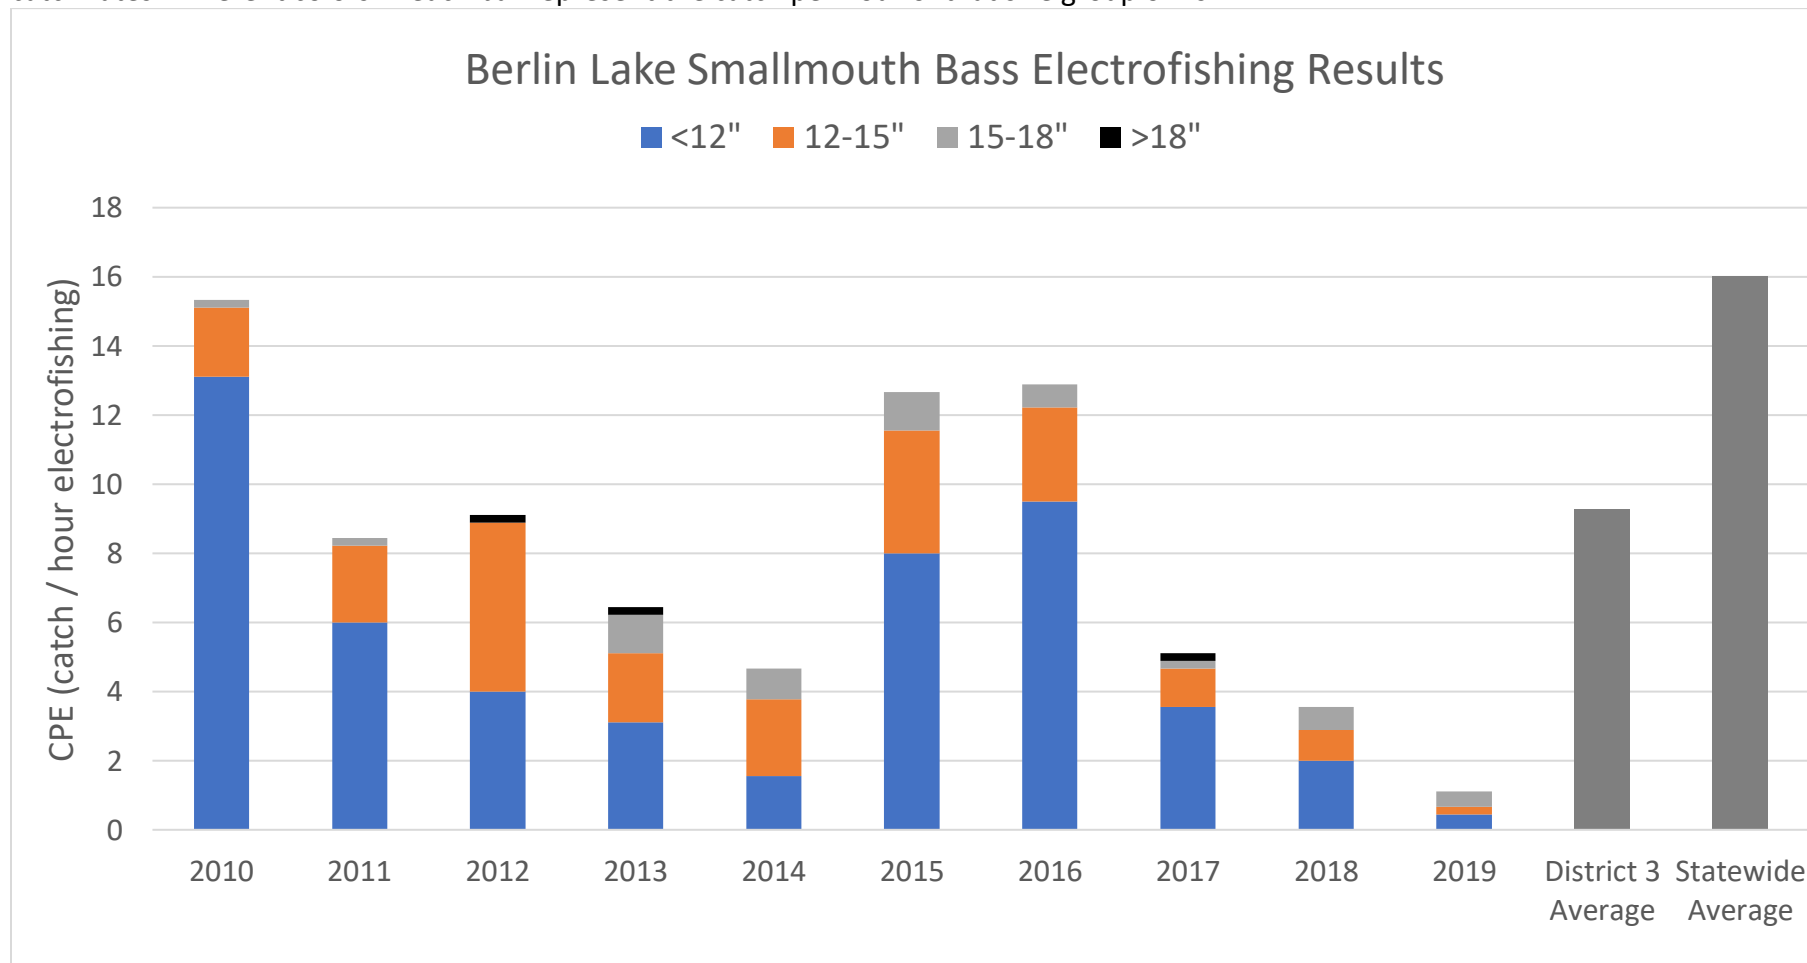

Berlin Lake Smallmouth Bass electrofishing catch rates broken down by size groups compared to the district 3 and statewide average catch rates. Different colors in each bar represent the catch per hour of that size group of fish.

Length at age in inches for Smallmouth Bass sampled at Berlin Lake compared to district 3 and statewide averages.

	Age									
	1	2	3	4	5	6	7	8	9	10
Berlin		8.0	12.0			15.5				16.0
District 3	5.5	8.4	10.9	12.4	14.5	15.9	16.5	17.0	18.1	16.0
Statewide	5.5	8.2	10.8	12.8	14.2	15.5	15.9	17.0	17.1	17.2