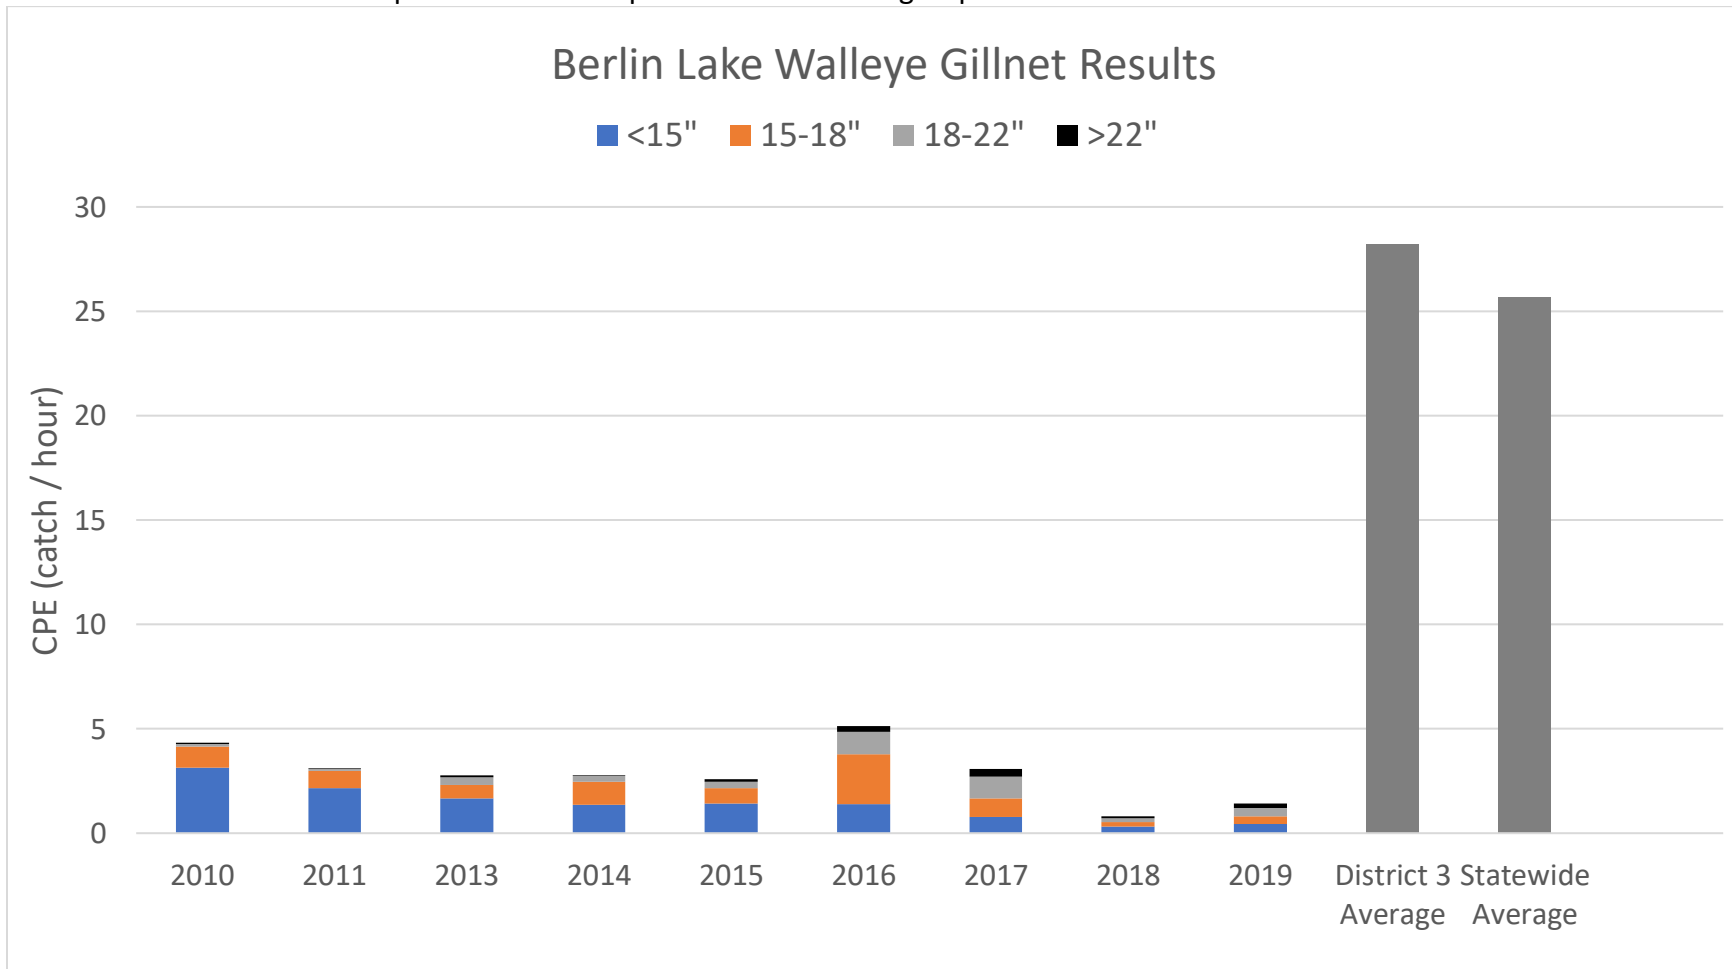

Berlin Lake Walleye gillnet catch rates broken down by size groups compared to the district 3 and statewide average catch rates. Different colors in each bar represent the catch per hour of that size group of fish.

Length at age in inches for Walleye sampled at Berlin Lake compared to district 3 and statewide averages.

	Age								
	0	1	2	3	4	5	6	7	8
Berlin	10.1	14.6	17.3	21.5	20.6	21.5		23.0	
District 3	10.0	14.7	17.3	19.7	20.6	21.3	21.8	22.9	22.4
Statewide	9.6	14.0	16.0	18.1	19.2	20.7	21.0	21.2	20.6