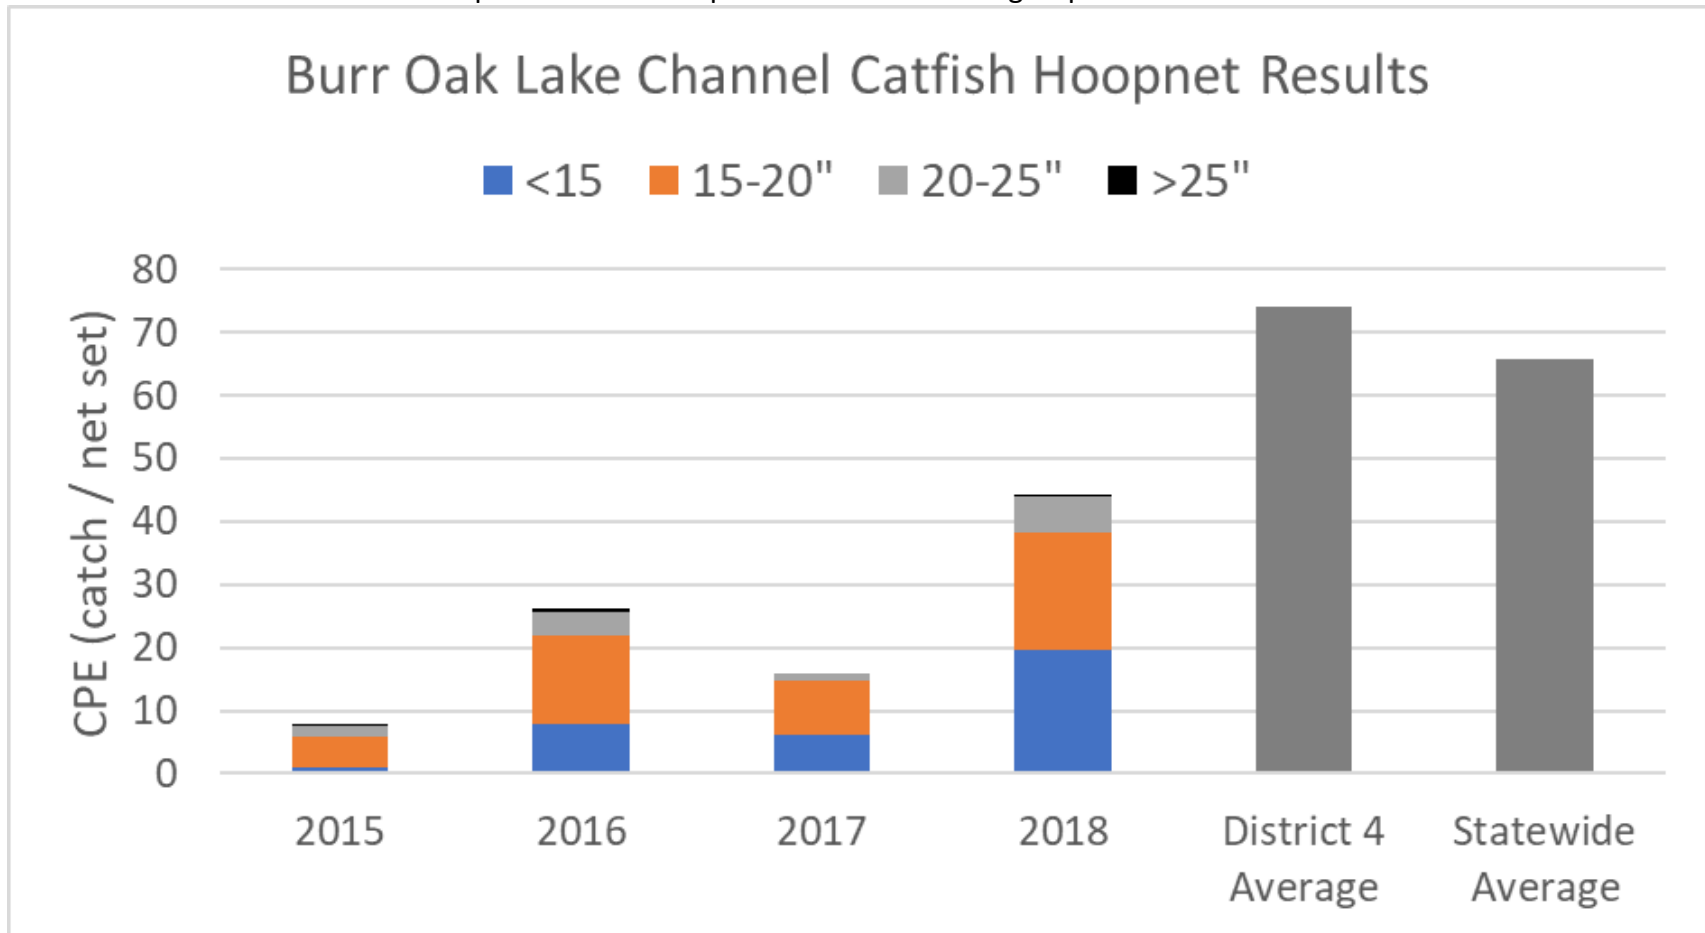

Burr Oak Lake Catfish hoop netting catch rates broken down by size groups compared to the district 4 and statewide average catch rates. Different colors in each bar represent the catch per net set of that size group of fish.

Length at age in inches for Catfish sampled at Burr Oak Lake compared to district 4 and statewide averages.

	Age														
	1	2	3	4	5	6	7	8	9	10	11	12	13	14	15
Burr Oak		10.2	13.3	18.1			21.5		20.5			24.6			
District 4	9.8	10.7	11.9	13.8	14.4	15.7	16.0	17.2	17.2	18.6	18.4	20.0	19.2	21.4	19.7
Statewide	10.9	10.8	12.4	14.0	15.2	16.2	16.7	17.6	18.1	19.2	18.7	20.1	20.1	19.7	20.0