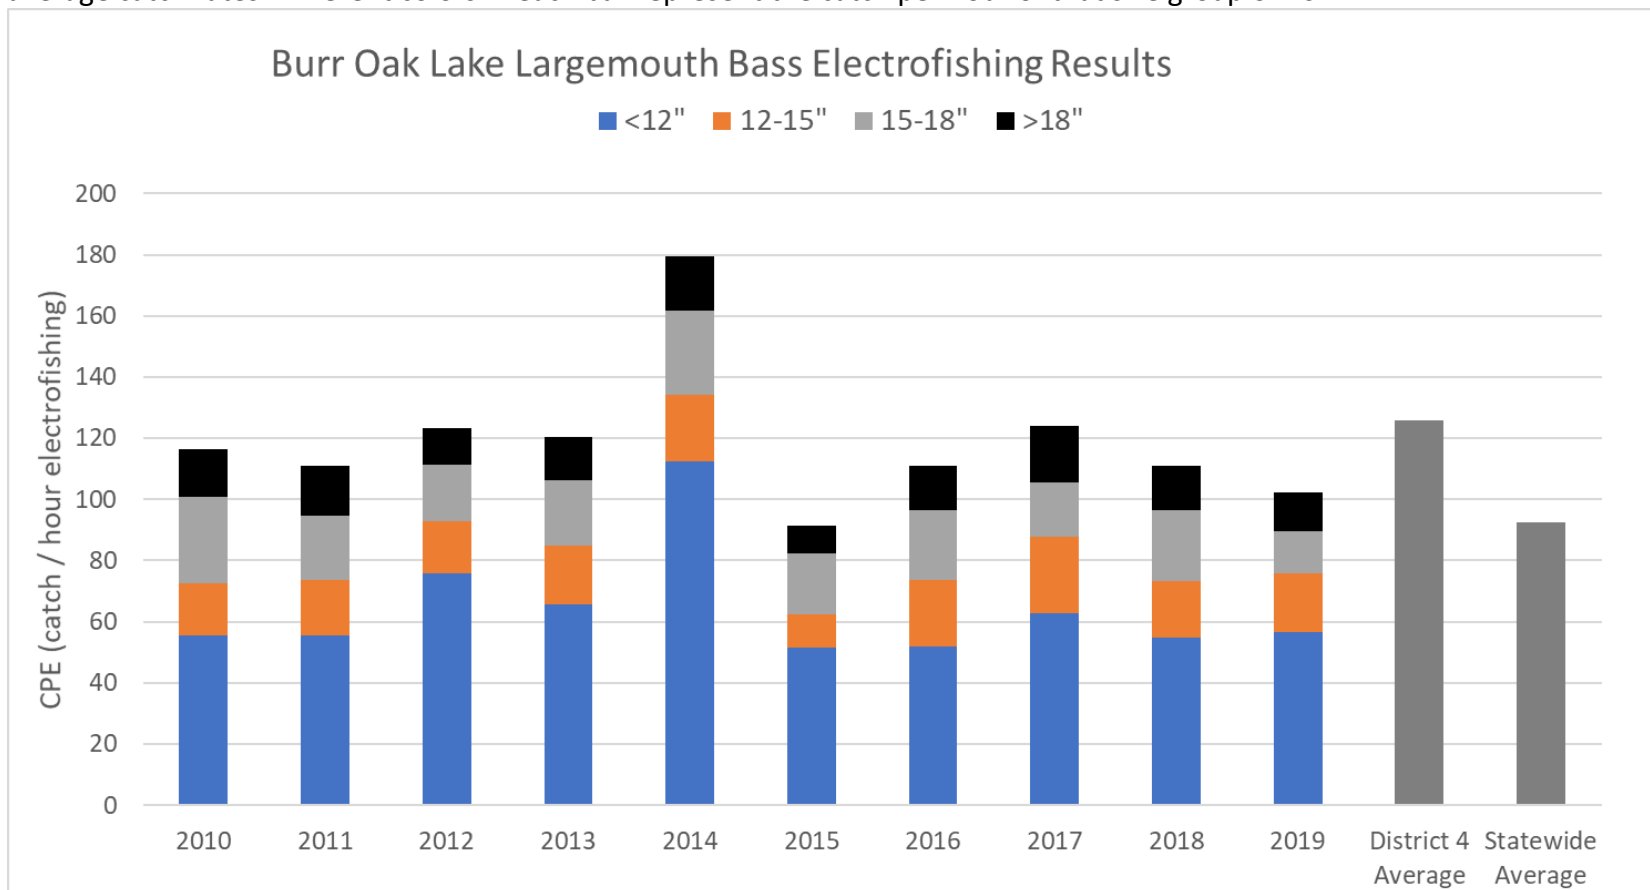

Burr Oak Lake Largemouth Bass electrofishing catch rates broken down by size groups compared to the district 4 and statewide average catch rates. Different colors in each bar represent the catch per hour of that size group of fish.

Length at age in inches for Largemouth Bass sampled at Burr Oak Lake compared to district 4 and statewide averages.

	Age									
	1	2	3	4	5	6	7	8	9	10
Burr Oak	5.2	8.5	12.0	14.4	15.8	17.6	18.3	19.2	19.6	19.5
District 4	5.9	8.5	10.8	12.3	13.6	14.8	15.3	16.2	17.4	18.8
Statewide	5.8	8.8	11.3	12.9	14.2	15.2	15.8	16.6	17.2	18.3