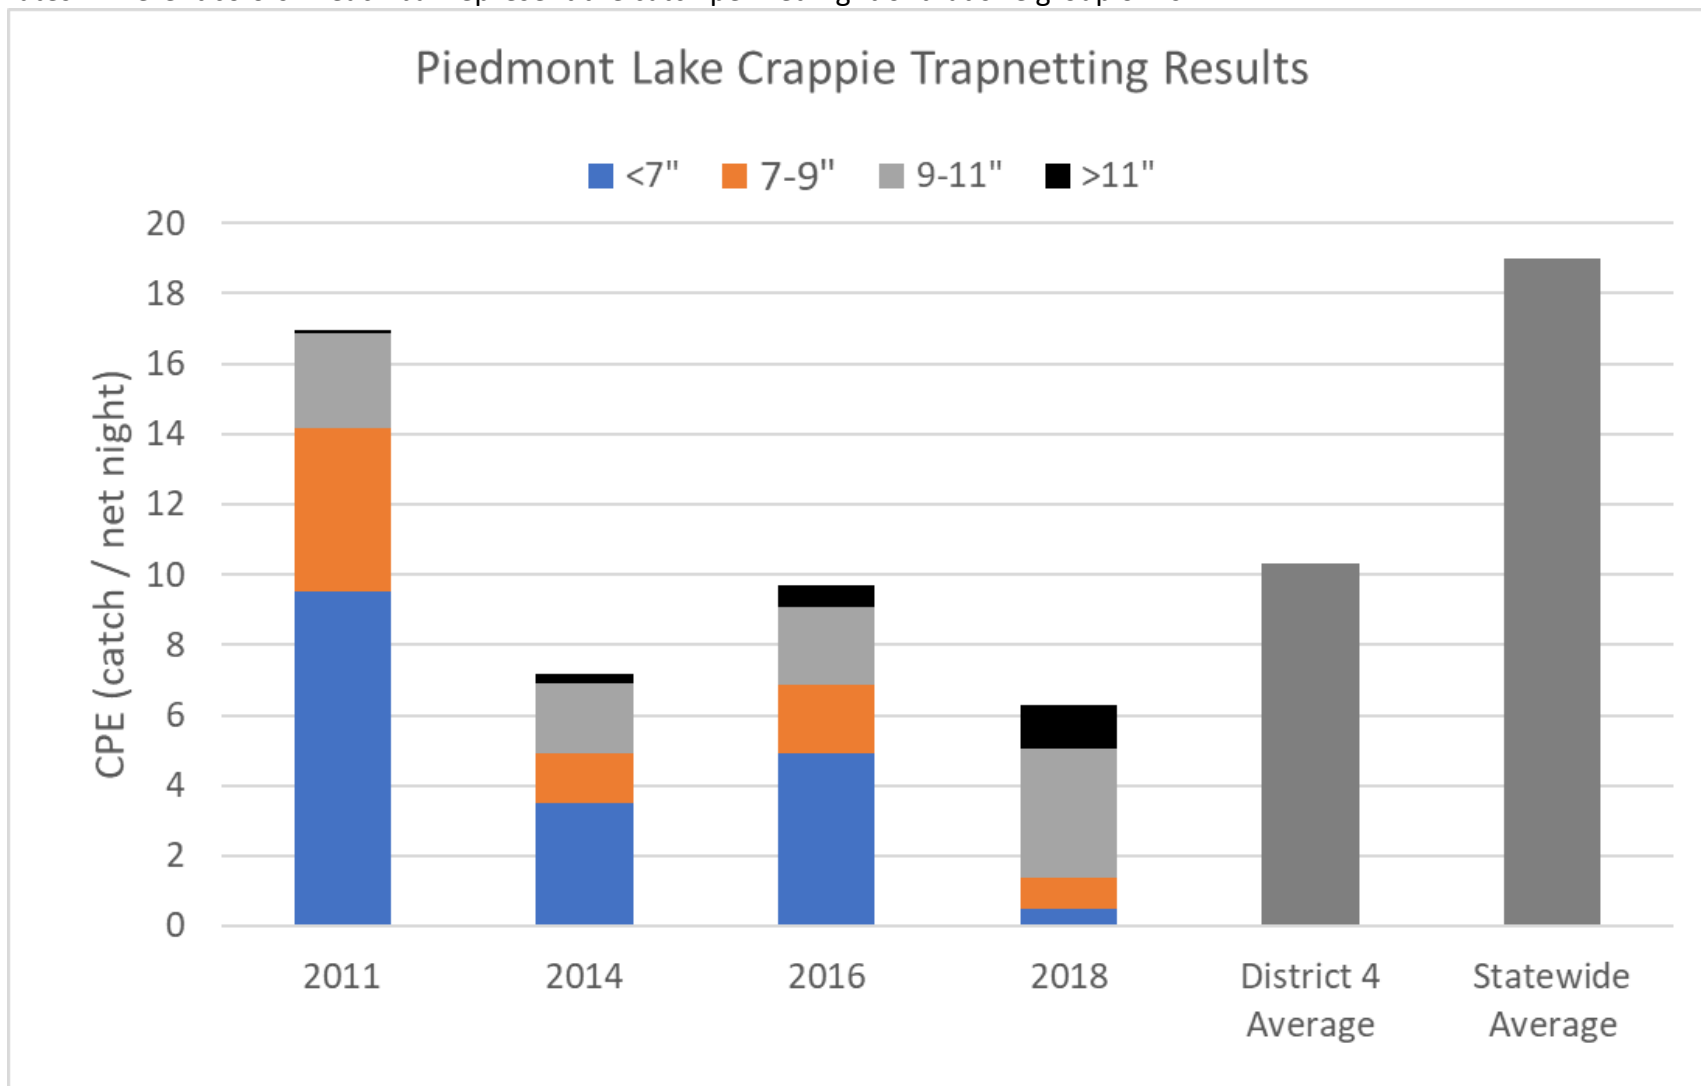

Piedmont Lake Crappie trap netting catch rates broken down by size groups compared to the district 4 and statewide average catch rates. Different colors in each bar represent the catch per net night of that size group of fish.

Length at age in inches for Crappie sampled at Piedmont Lake compared to district 4 and statewide averages.

	Age								
	0	1	2	3	4	5	6	7	8
Piedmont	3.6	7.3	9.2	10.4	10.4	11.1	10.6	11.5	11.7
District 4	4.2	7.0	8.4	9.2	9.8	10.0	10.0	8.8	9.2
Statewide	3.8	6.9	8.6	9.5	10.1	10.3	10.5	10.6	10.4