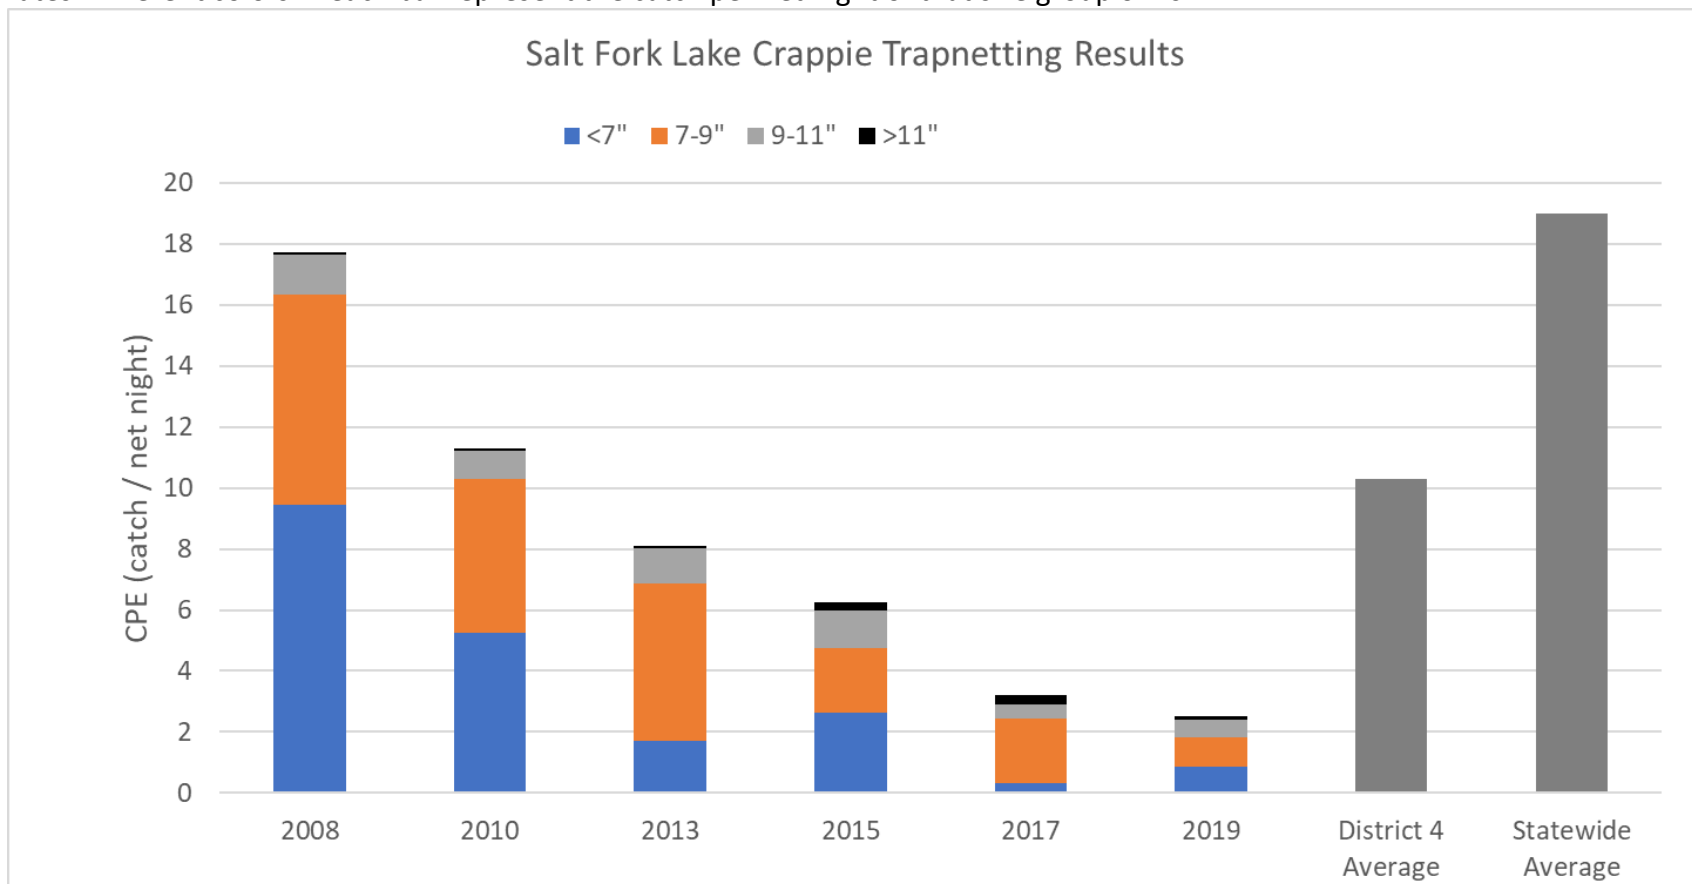

Salt Fork Lake Crappie trap netting catch rates broken down by size groups compared to the district 4 and statewide average catch rates. Different colors in each bar represent the catch per net night of that size group of fish.

Length at age in inches for Crappie sampled at Salt Fork Lake compared to district 4 and statewide averages.

	Age								
	0	1	2	3	4	5	6	7	8
Salt Fork	3.4	6.5	7.9	8.4	8.9	8.6	9.6	9.2	10.9
District 4	4.2	7.0	8.4	9.2	9.8	10.0	10.0	8.8	9.2
Statewide	3.8	6.9	8.6	9.5	10.1	10.3	10.5	10.6	10.4