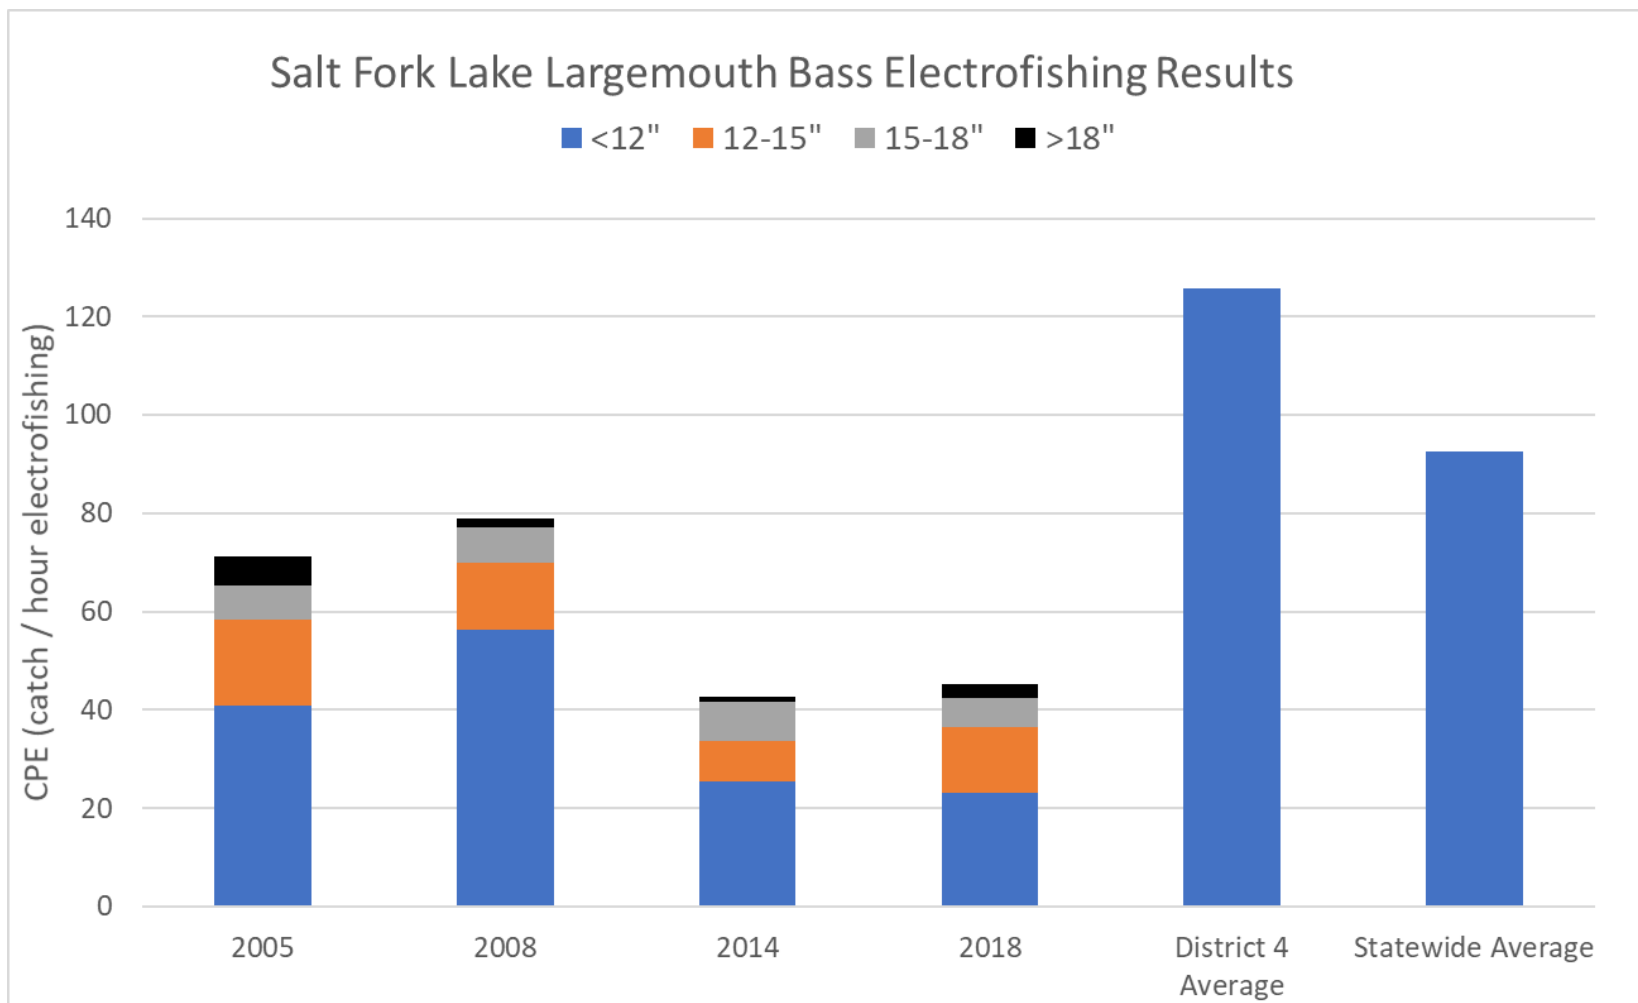

Salt Fork Lake Largemouth Bass electrofishing catch rates broken down by size groups compared to the district 4 and statewide average catch rates. Different colors in each bar represent the catch per hour of that size group of fish.

Length at age in inches for Largemouth Bass sampled at Salt Fork Lake compared to district 4 and statewide averages.

	Age									
	1	2	3	4	5	6	7	8	9	10
<b>Salt Fork</b>	5.6	8.7	11.3	12.5	14.5	16.3	17.3	17.3	18.0	
<b>District 4</b>	5.9	8.5	10.8	12.3	13.6	14.8	15.3	16.2	17.4	18.8
<b>Statewide</b>	5.8	8.8	11.3	12.9	14.2	15.2	15.8	16.6	17.2	18.3