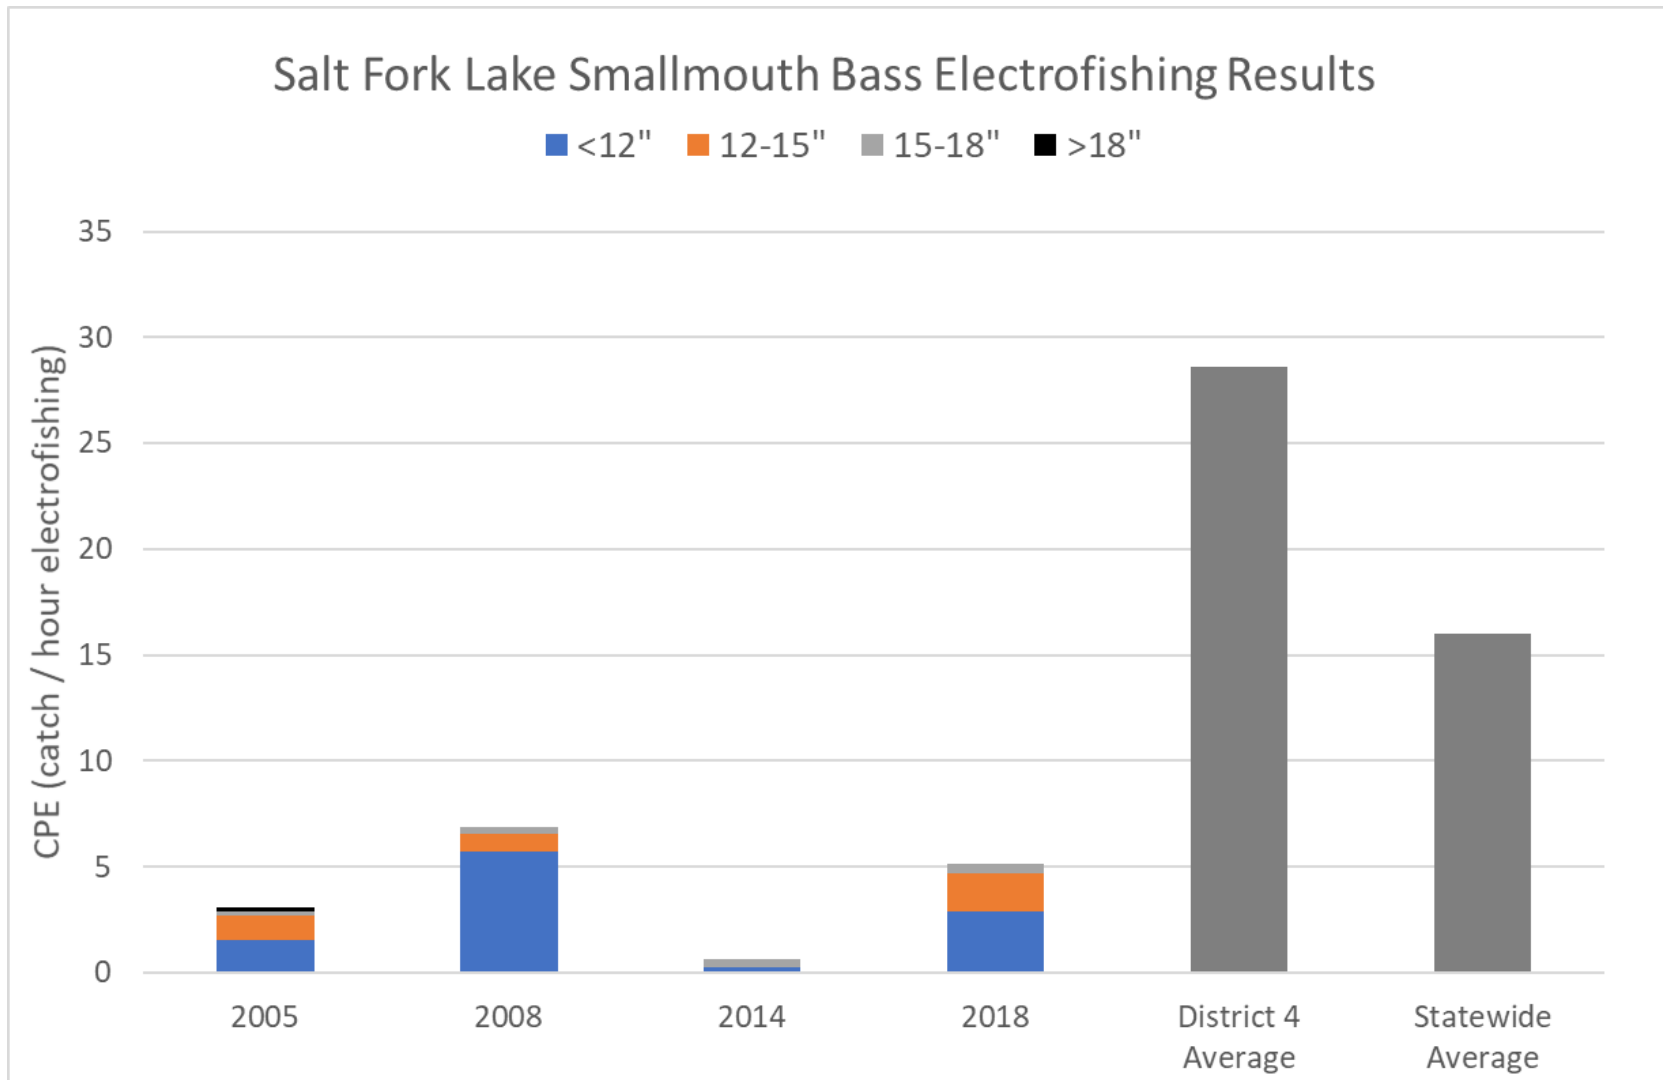

Salt Fork Lake Smallmouth Bass electrofishing catch rates broken down by size groups compared to the district 4 and statewide average catch rates. Different colors in each bar represent the catch per hour of that size group of fish.

Length at age in inches for Smallmouth Bass sampled at Salt Fork Lake compared to district 4 and statewide averages.

	Age									
	1	2	3	4	5	6	7	8	9	10
Salt Fork	5.7	7.8	11.2	14.0	11.5	15.0				
District 4	4.7	8.0	11.0	13.0	12.9	14.3	14.6	19.3	16.7	
Statewide	5.5	8.2	10.8	12.8	14.2	15.5	15.9	17.0	17.1	17.2