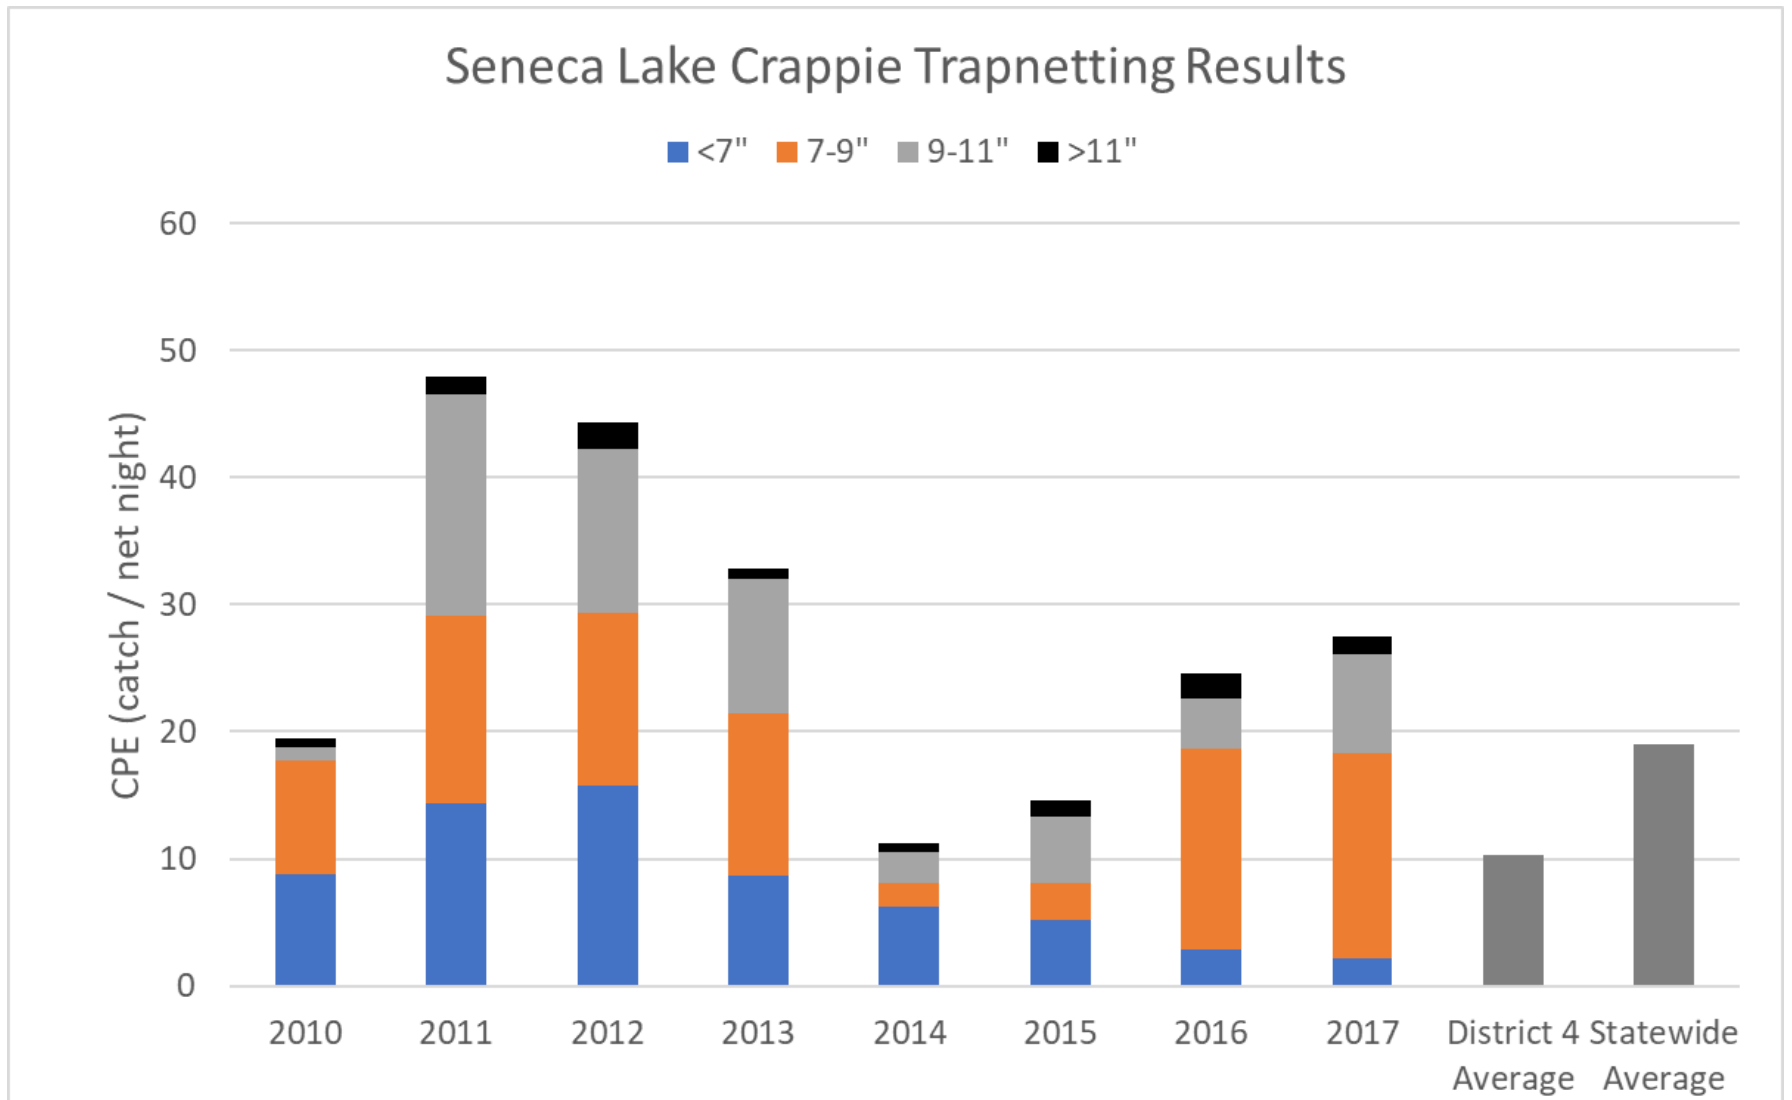

Seneca Lake Crappie trap netting catch rates broken down by size groups compared to the district 4 and statewide average catch rates. Different colors in each bar represent the catch per net night of that size group of fish.

Length at age in inches for Crappie sampled at Seneca Lake compared to district 4 and statewide averages.

	Age								
	0	1	2	3	4	5	6	7	8
Seneca	3.9	7.3	8.9	9.9	10.7	12.7	12.5	13.0	13.0
District 4	4.2	7.0	8.4	9.2	9.8	10.0	10.0	8.8	9.2
Statewide	3.8	6.9	8.6	9.5	10.1	10.3	10.5	10.6	10.4