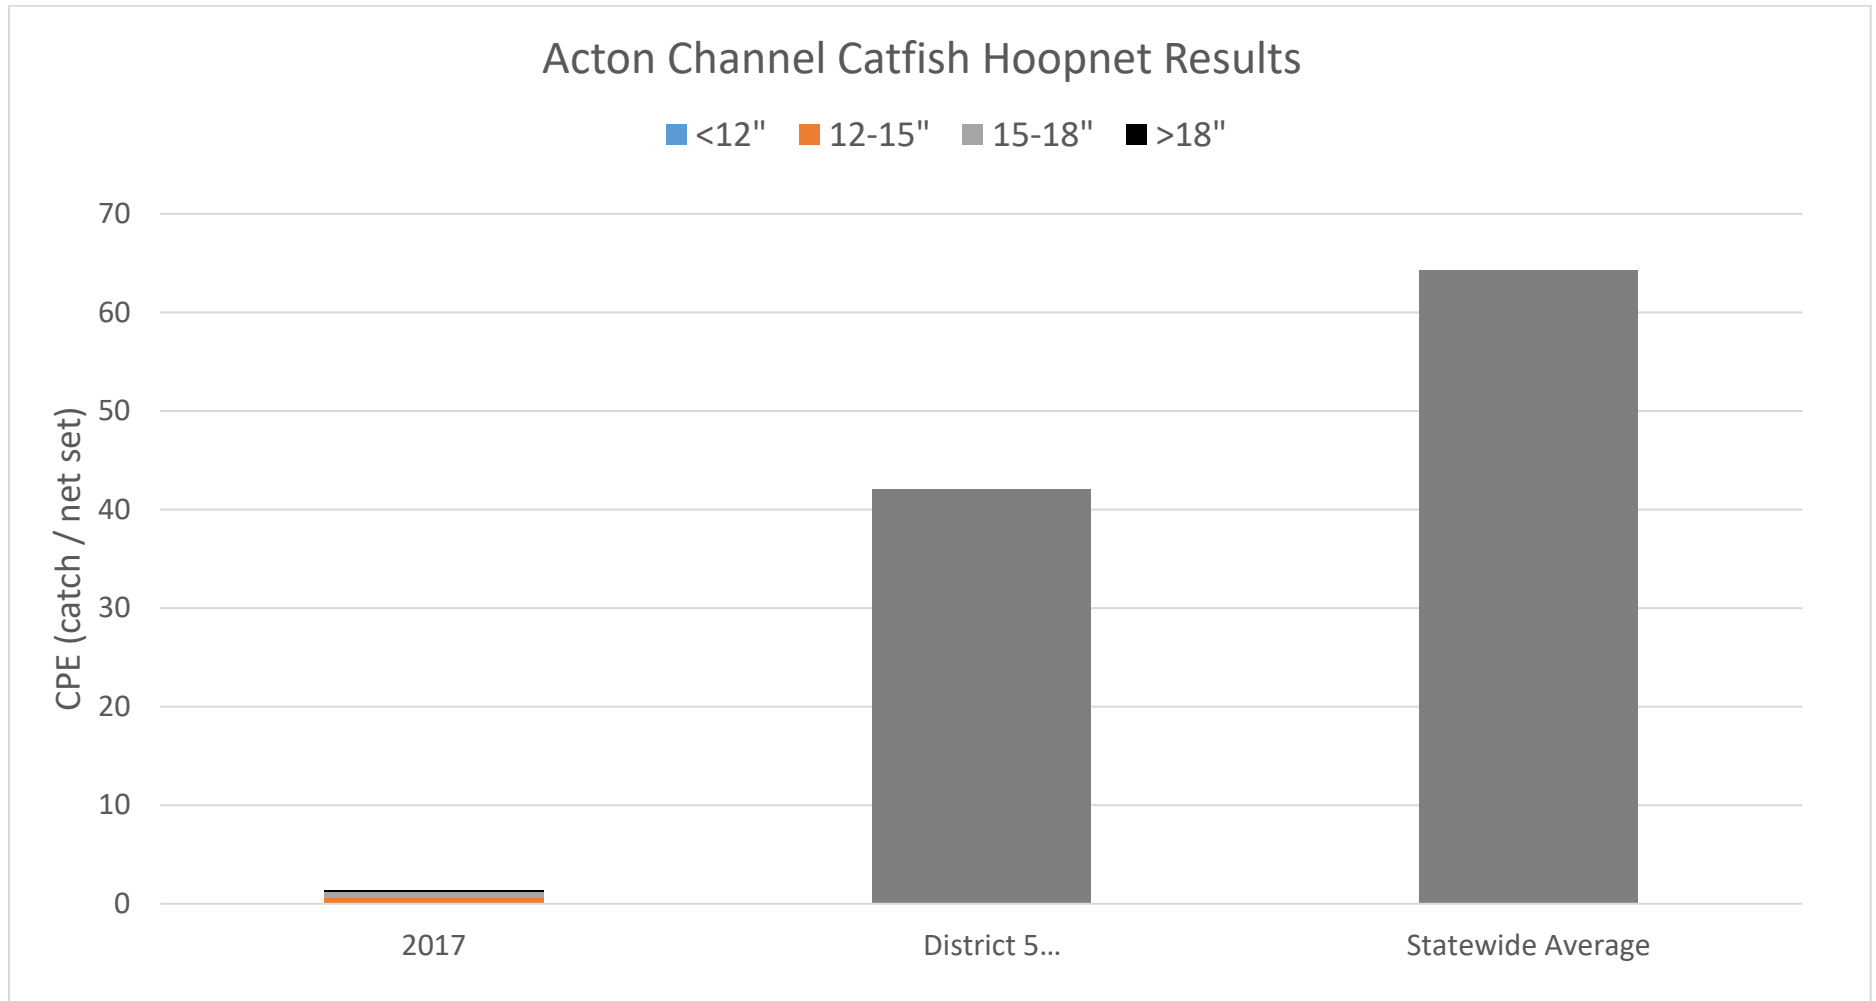

Acton Lake Catfish hoop netting catch rates broken down by size groups compared to the district 5 and statewide average catch rates. Different colors in each bar represent the catch per net of that size group of fish.

Length at age in inches for Catfish sampled at Acton Lake compared to district 5 and statewide averages.

	Age																			
	1	2	3	4	5	6	7	8	9	10	11	12	13	14	15	16	17	18	19	20
Acton		15.3	19.7	19.1	19.5	21.3			25.7		25.0		18.0		24.9					
District 5	11.0	13.1	14.8	16.4	17.5	18.2	17.9	18.6	21.4	18.9	22.9	22.7	19.8	24.2	25.6	23.9	21.5	37.6	26.6	
Statewide	10.6	10.7	12.3	13.9	15.0	16.1	16.6	17.5	18.0	19.1	18.8	20.1	20.0	19.6	19.7	21.4	19.6	20.2	22.0	21.4