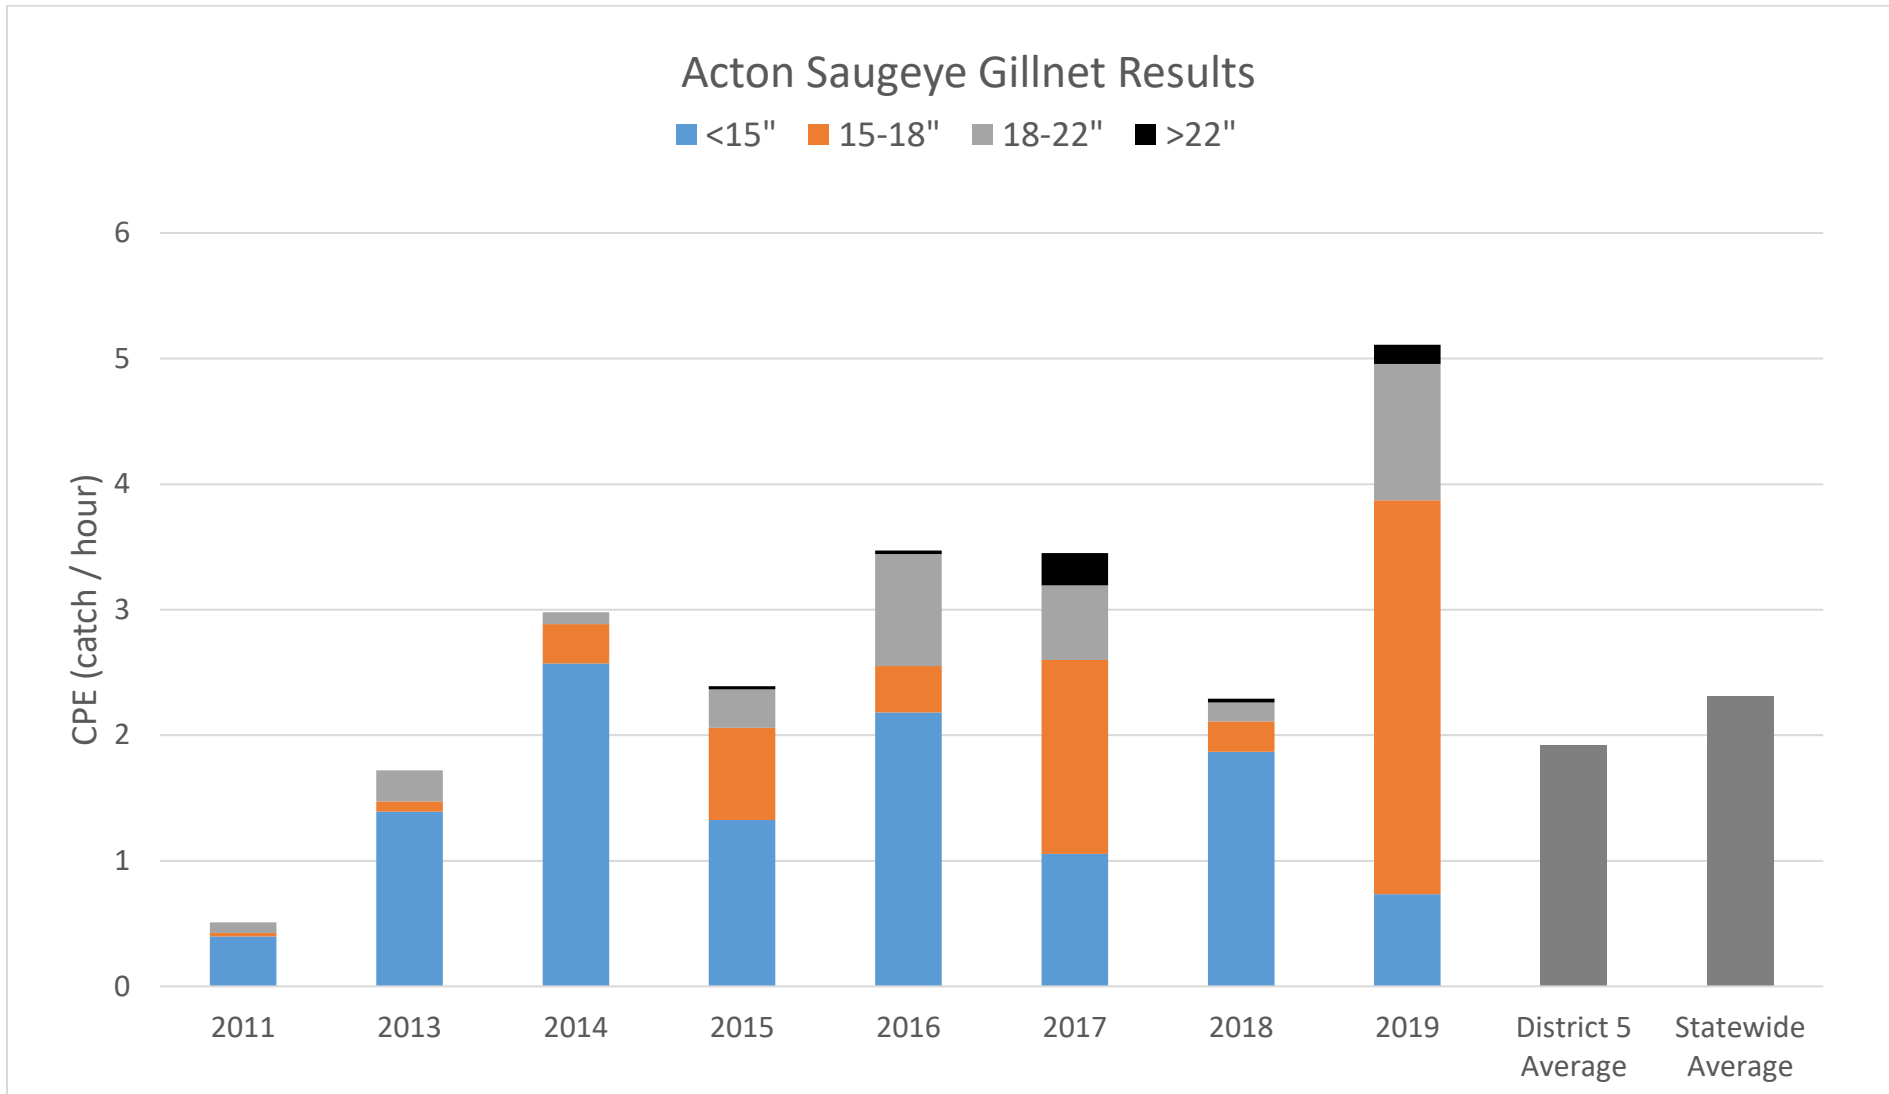

Acton Lake Saugeye gillnet catch rates broken down by size groups compared to the district 5 and statewide average catch rates. Different colors in each bar represent the catch per hour of that size group of fish.

Length at age in inches for Saugeye sampled at Acton Lake compared to district 5 and statewide averages.

| | Age | | | | | | |
|------------|------|------|------|------|------|------|------|
| | 0 | 1 | 2 | 3 | 4 | 5 | 6 |
| Acton | 10.1 | 15.7 | 19.1 | 22.7 | | | |
| District 5 | 9.9 | 14.5 | 18.0 | 20.5 | 21.5 | 22.1 | 24.6 |
| Statewide | 9.8 | 13.9 | 17.4 | 19.6 | 20.9 | 22.3 | 22.9 |