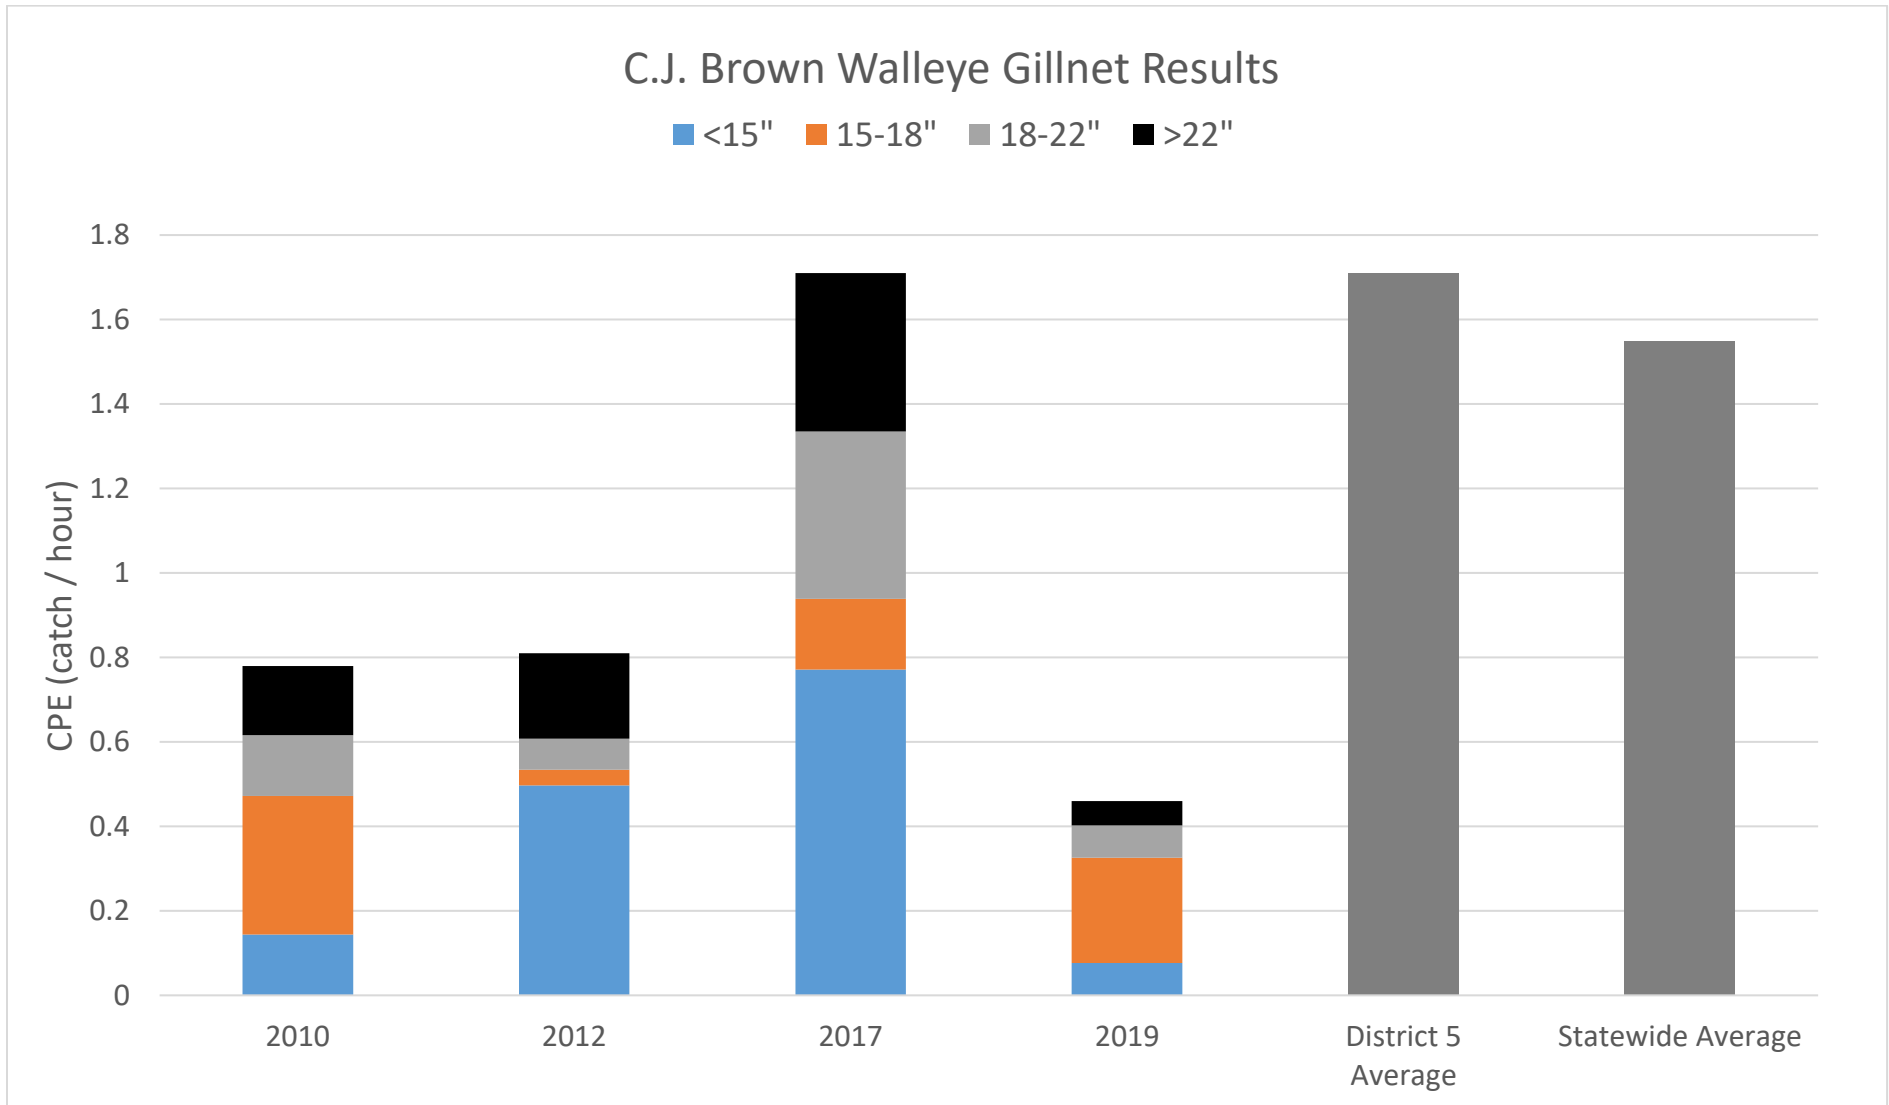

C.J. Brown Lake Walleye gillnet catch rates broken down by size groups compared to the district 5 and statewide average catch rates. Different colors in each bar represent the catch per hour of that size group of fish.

Length at age in inches for Walleye sampled at C.J. Brown Lake compared to district 5 and statewide averages.

Age							
	0	1	2	3	4	5	6
C.J. Brown	9.0	14.9	17.3		17.0	24.0	22.0
District 5	10.1	15.0	18.5	21.7	22.2	25.9	26.3
Statewide	9.3	14.0	16.0	18.1	19.2	20.7	21.0