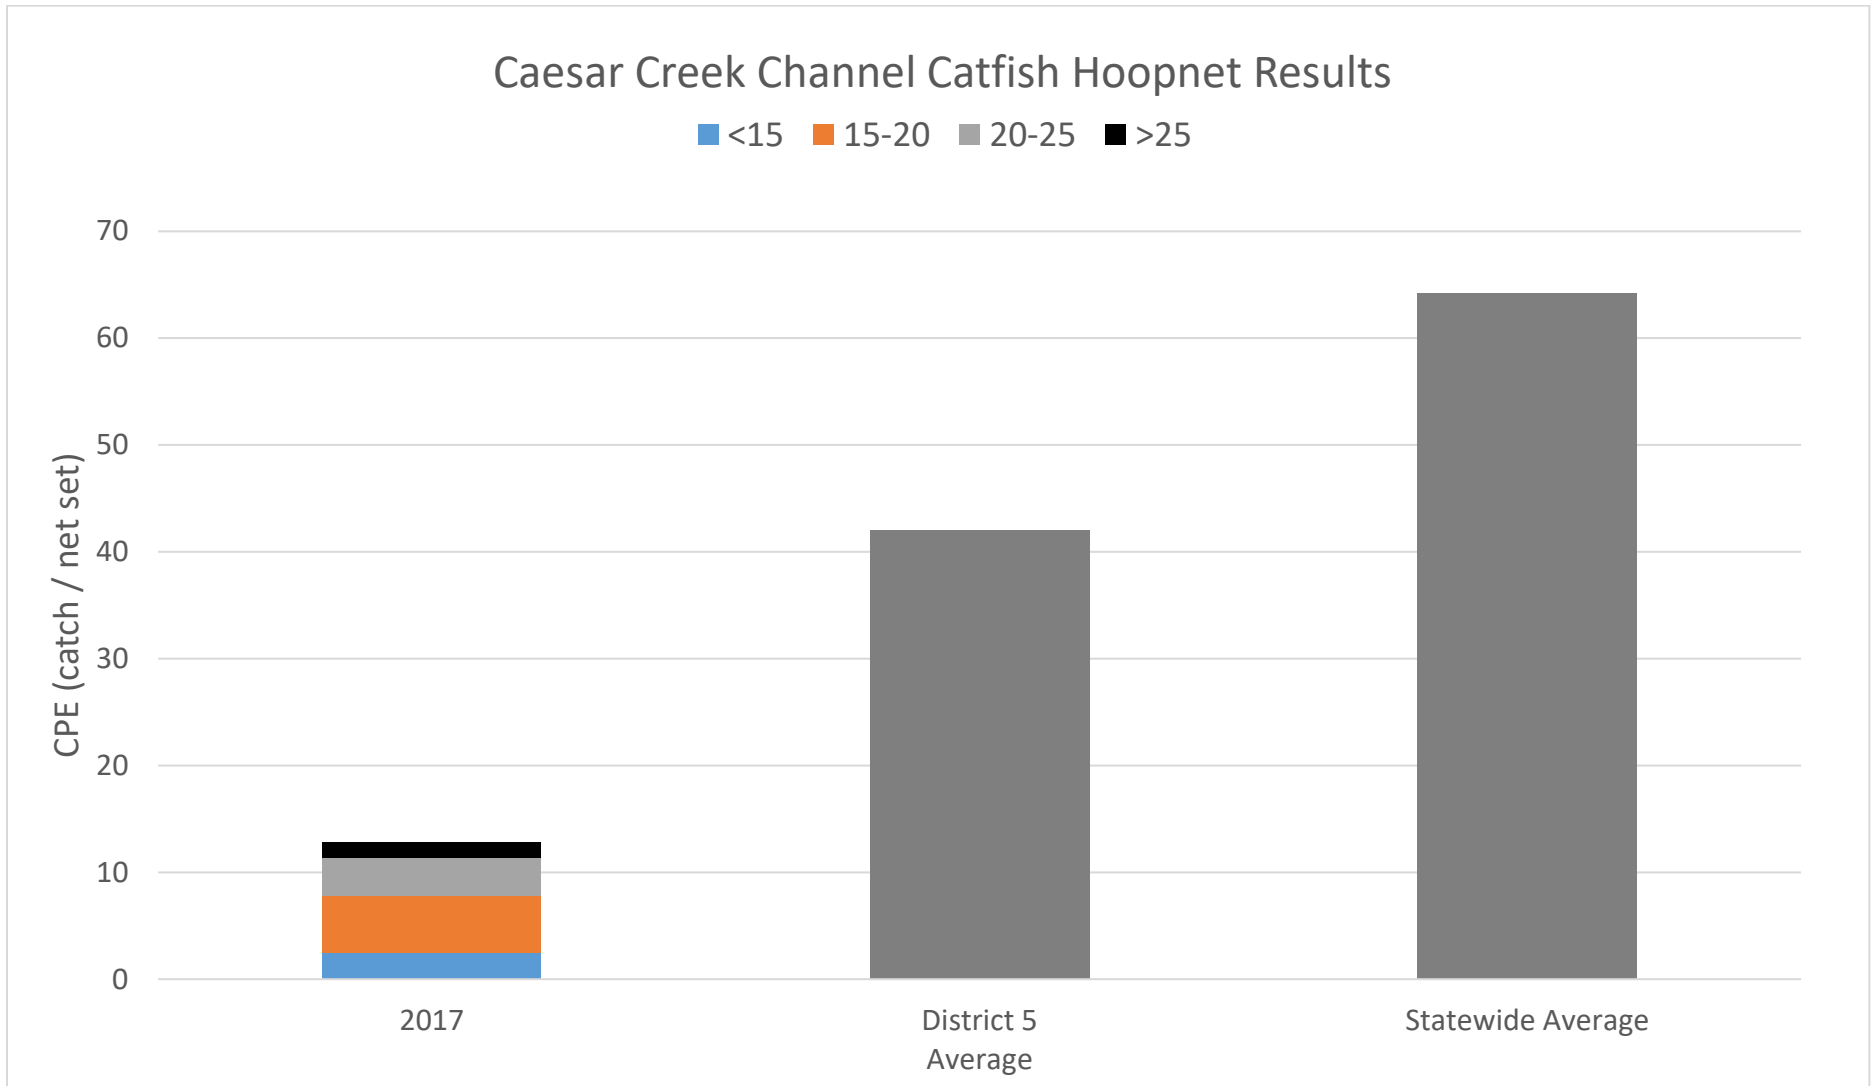

Caesar Creek Lake Catfish hoop netting catch rates broken down by size groups compared to the district 5 and statewide average catch rates. Different colors in each bar represent the catch per net of that size group of fish.

Length at age in inches for Catfish sampled at Caesar Creek Lake compared to district 5 and statewide averages.

	Age																			
	1	2	3	4	5	6	7	8	9	10	11	12	13	14	15	16	17	18	19	20
Caesar Creek		10.8	14.6	16.4	19.2	21.4	21.9	21.8	23.0	25.0		26.0	27.3		28.0	27.0		27.0	31.0	29.0
District 5	11.0	13.1	14.8	16.4	17.5	18.2	17.9	18.6	21.4	18.9	22.9	22.7	19.8	24.2	25.6	23.9	21.5	37.6	26.6	
Statewide	10.6	10.7	12.3	13.9	15.0	16.1	16.6	17.5	18.0	19.1	18.8	20.1	20.0	19.6	19.7	21.4	19.6	20.2	22.0	21.4