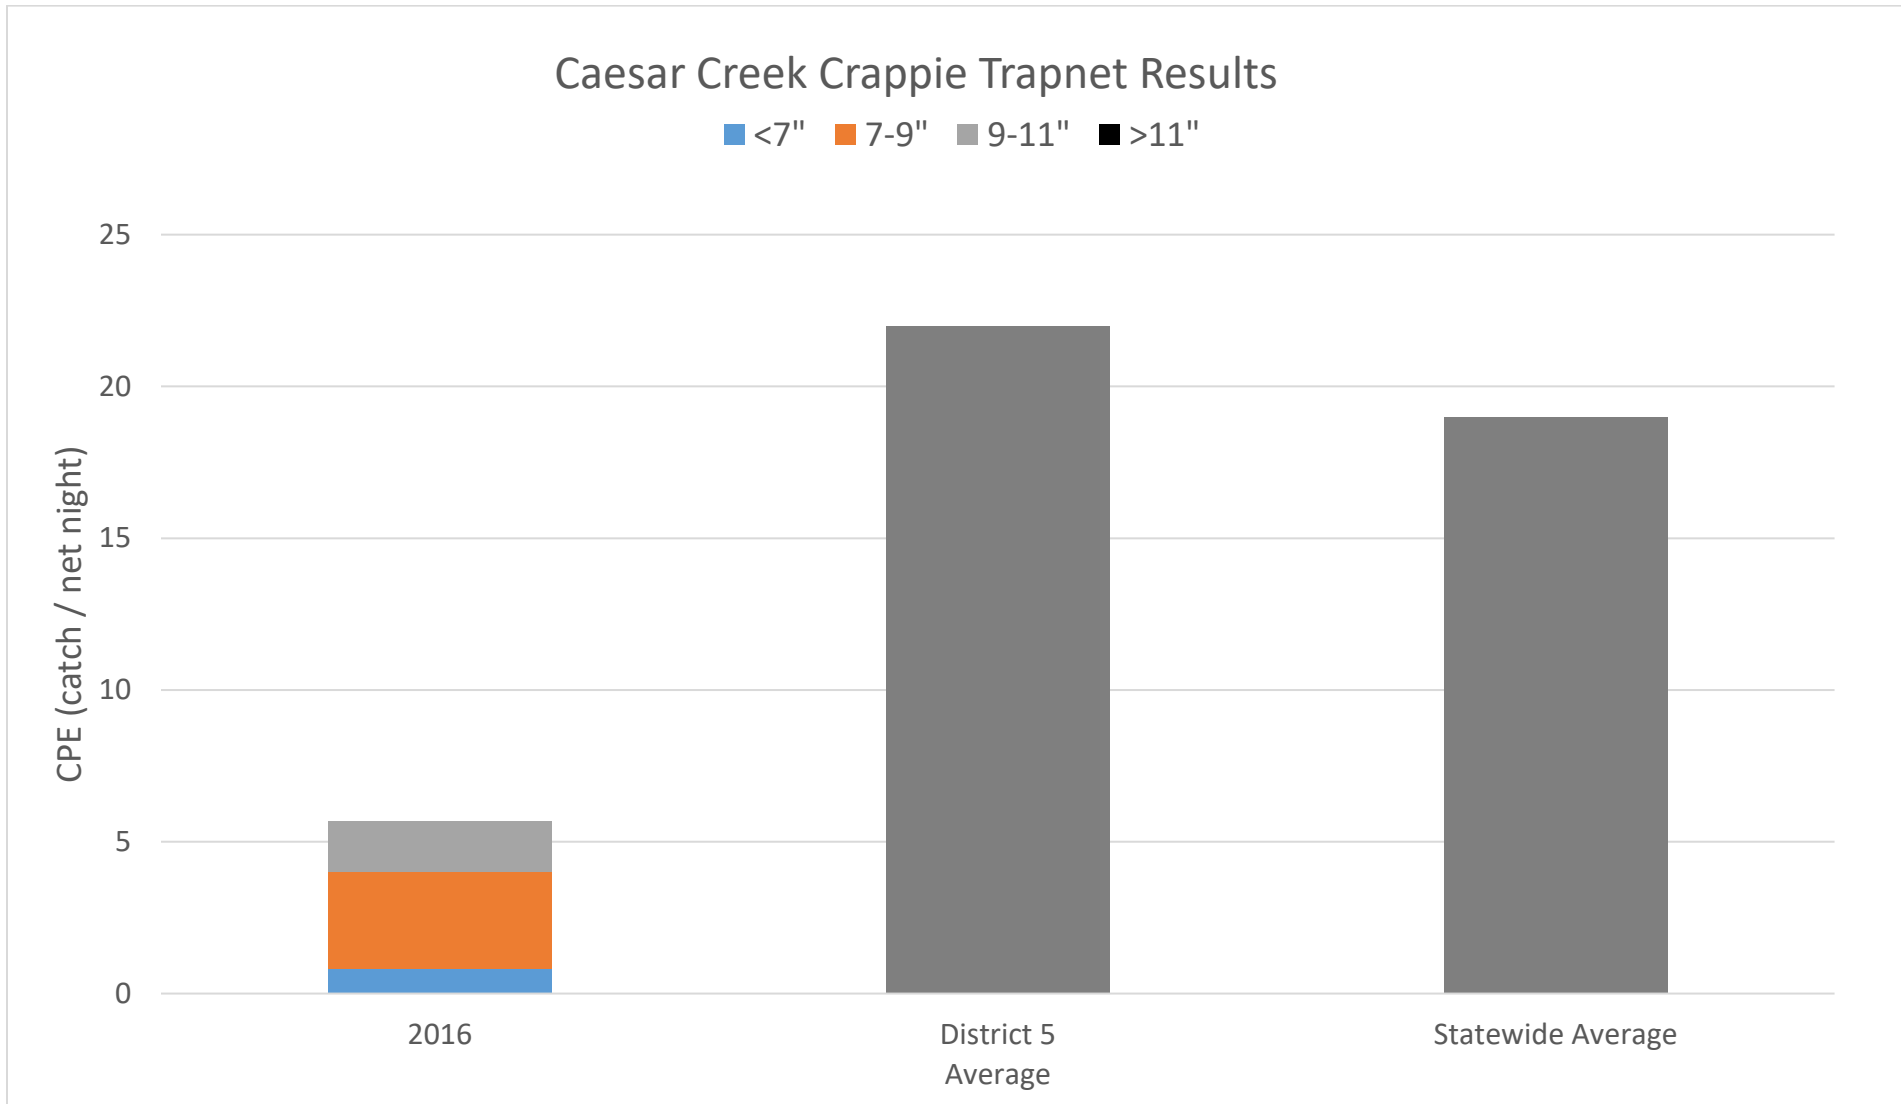

Caesar Creek Lake Crappie trap netting catch rates broken down by size groups compared to the district 5 and statewide average catch rates. Different colors in each bar represent the catch per net of that size group of fish.

Length at age in inches for Crappie sampled at Caesar Creek Lake compared to district 5 and statewide averages.

	Age							
	0	1	2	3	4	5	6	7
Caesar Creek	2.8	7.0	8.1	8.4				
District 5	3.9	7.3	8.9	9.6	10.3	10.4	10.9	11.1
Statewide	3.8	6.9	8.6	9.5	10.1	10.3	10.5	10.6