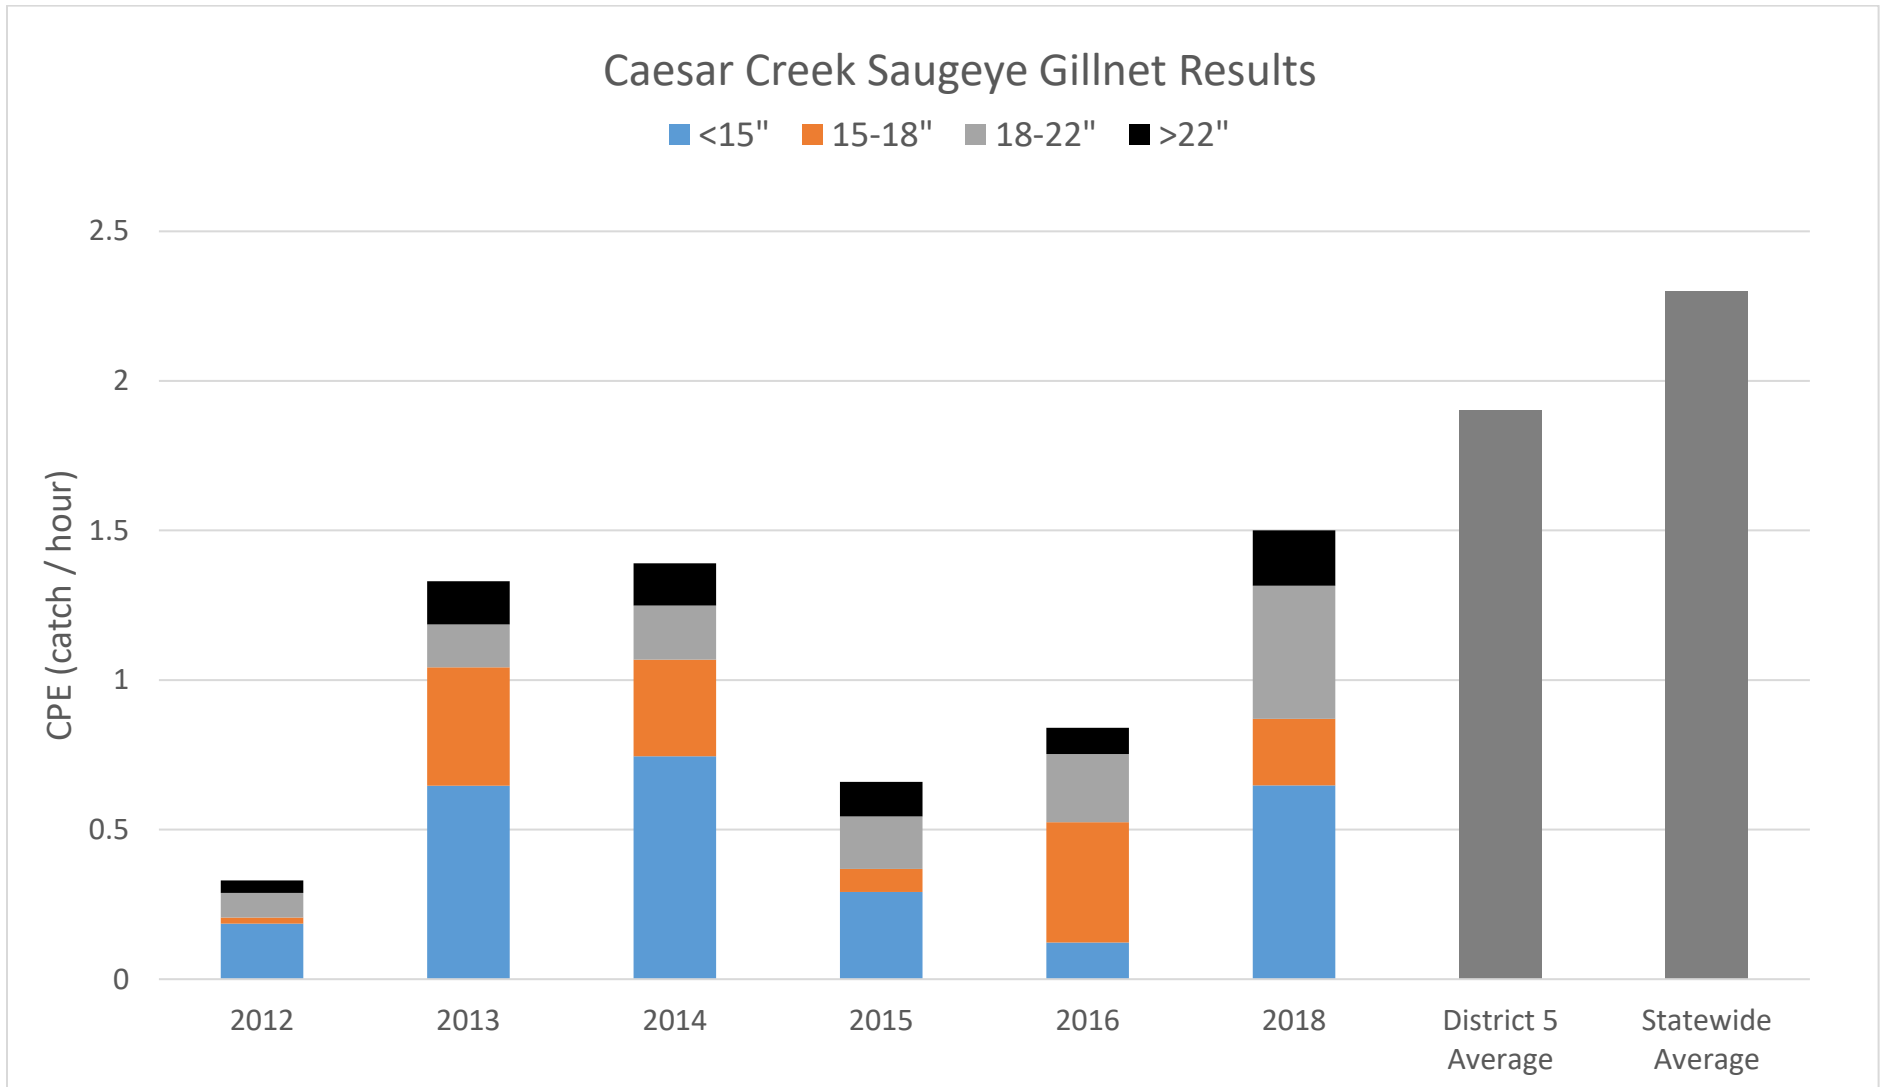

Caesar Creek Lake Saugeye gillnet catch rates broken down by size groups compared to the district 5 and statewide average catch rates. Different colors in each bar represent the catch per hour of that size group of fish.

Length at age in inches for Saugeye sampled at Caesar Creek Lake compared to district 5 and statewide averages.

	Age						
	0	1	2	3	4	5	6
Caesar Creek	9.0	12.6	14.5	18.5	20.4	20.8	24.0
District 5	9.9	14.5	18.0	20.5	21.5	22.1	24.6
Statewide	9.8	13.9	17.4	19.6	20.9	22.3	22.9