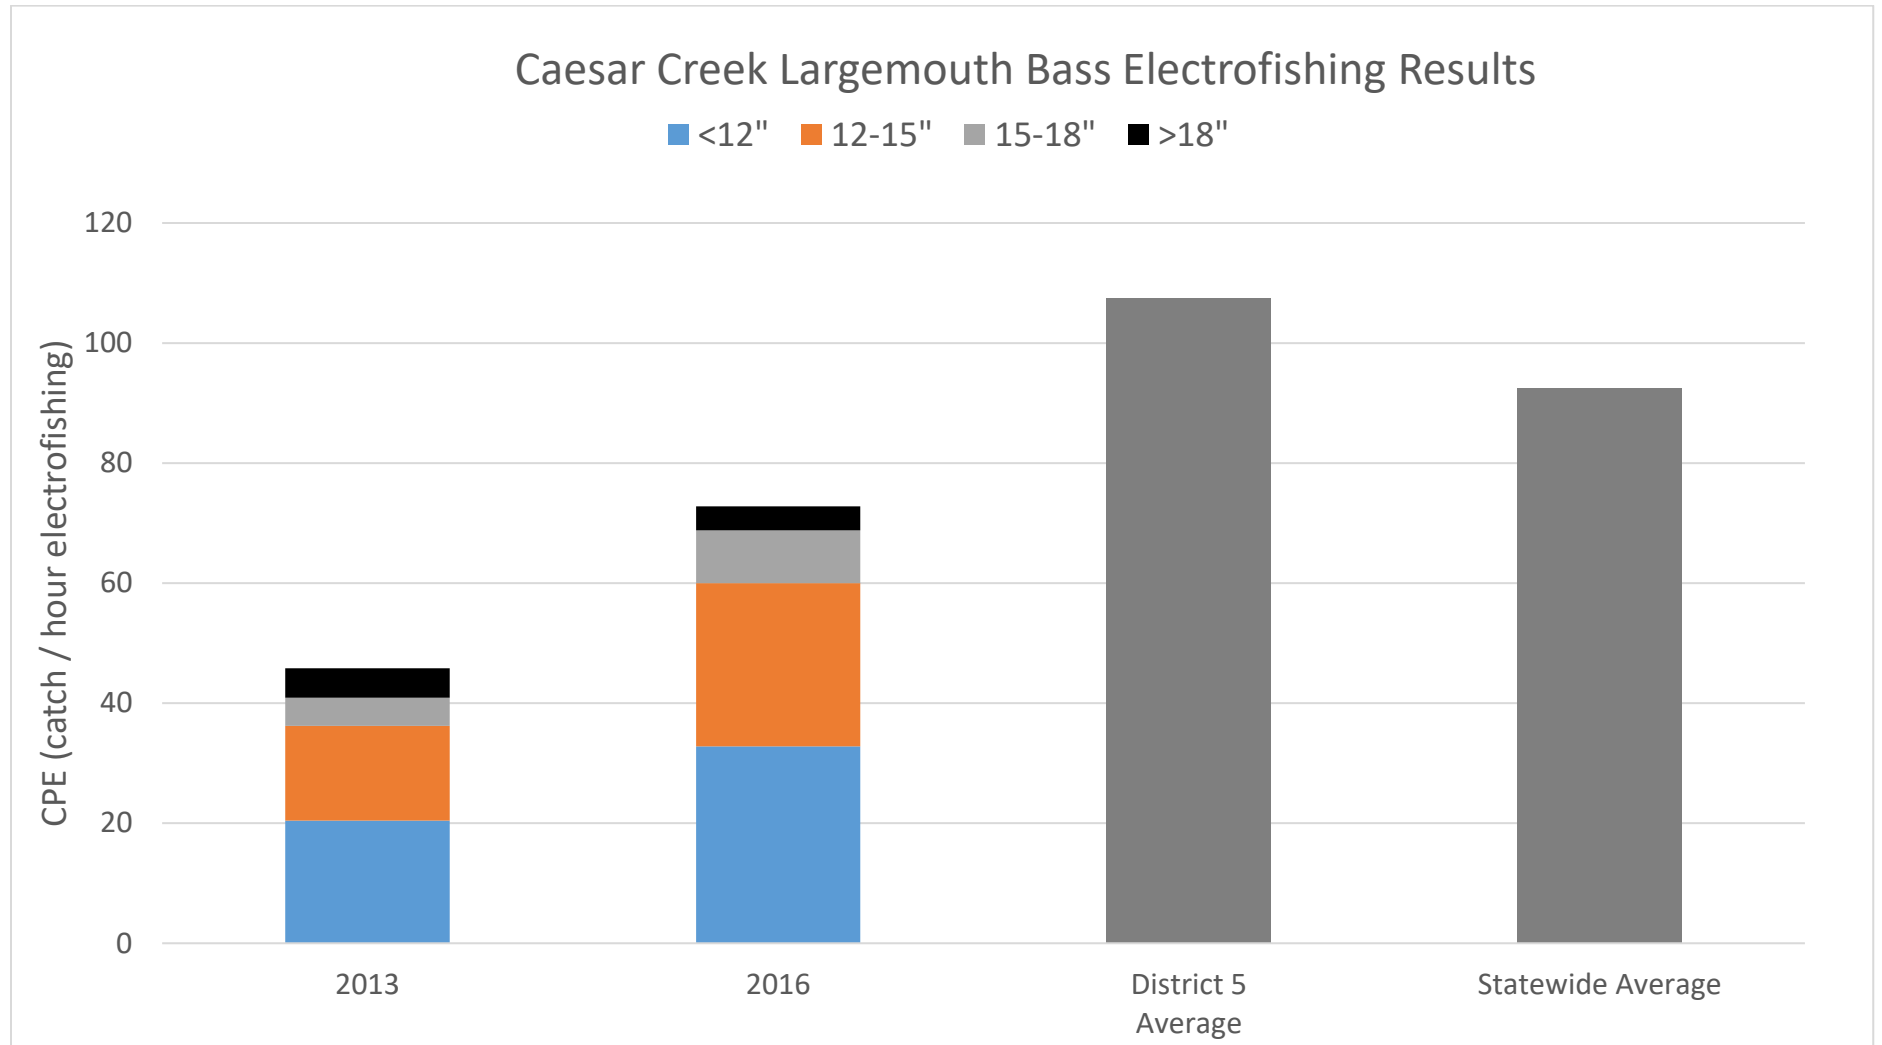

Caesar Creek Lake Largemouth Bass electrofishing catch rates broken down by size groups compared to the district 5 and statewide average catch rates. Different colors in each bar represent the catch per hour of that size group of fish.

Length at age in inches for Largemouth Bass sampled at Caesar Creek Lake compared to district 5 and statewide averages.

	Age															
	1	2	3	4	5	6	7	8	9	10	11	12	13	14	15	16
Caesar Creek	5.0	8.9	11.1	12.5	14.3	15.7	16.5	18.3	18.0	18.3		18.0		20.0		
District 5	6.0	9.7	12.1	13.5	14.6	15.8	16.7	17.3	17.7	18.2	18.6	18.8	18.0	18.7	18.6	17.6
Statewide	5.8	8.8	11.3	12.9	14.2	15.2	15.8	16.6	17.2	18.3	18.5	18.5	19.4	18.8	19.6	20.5