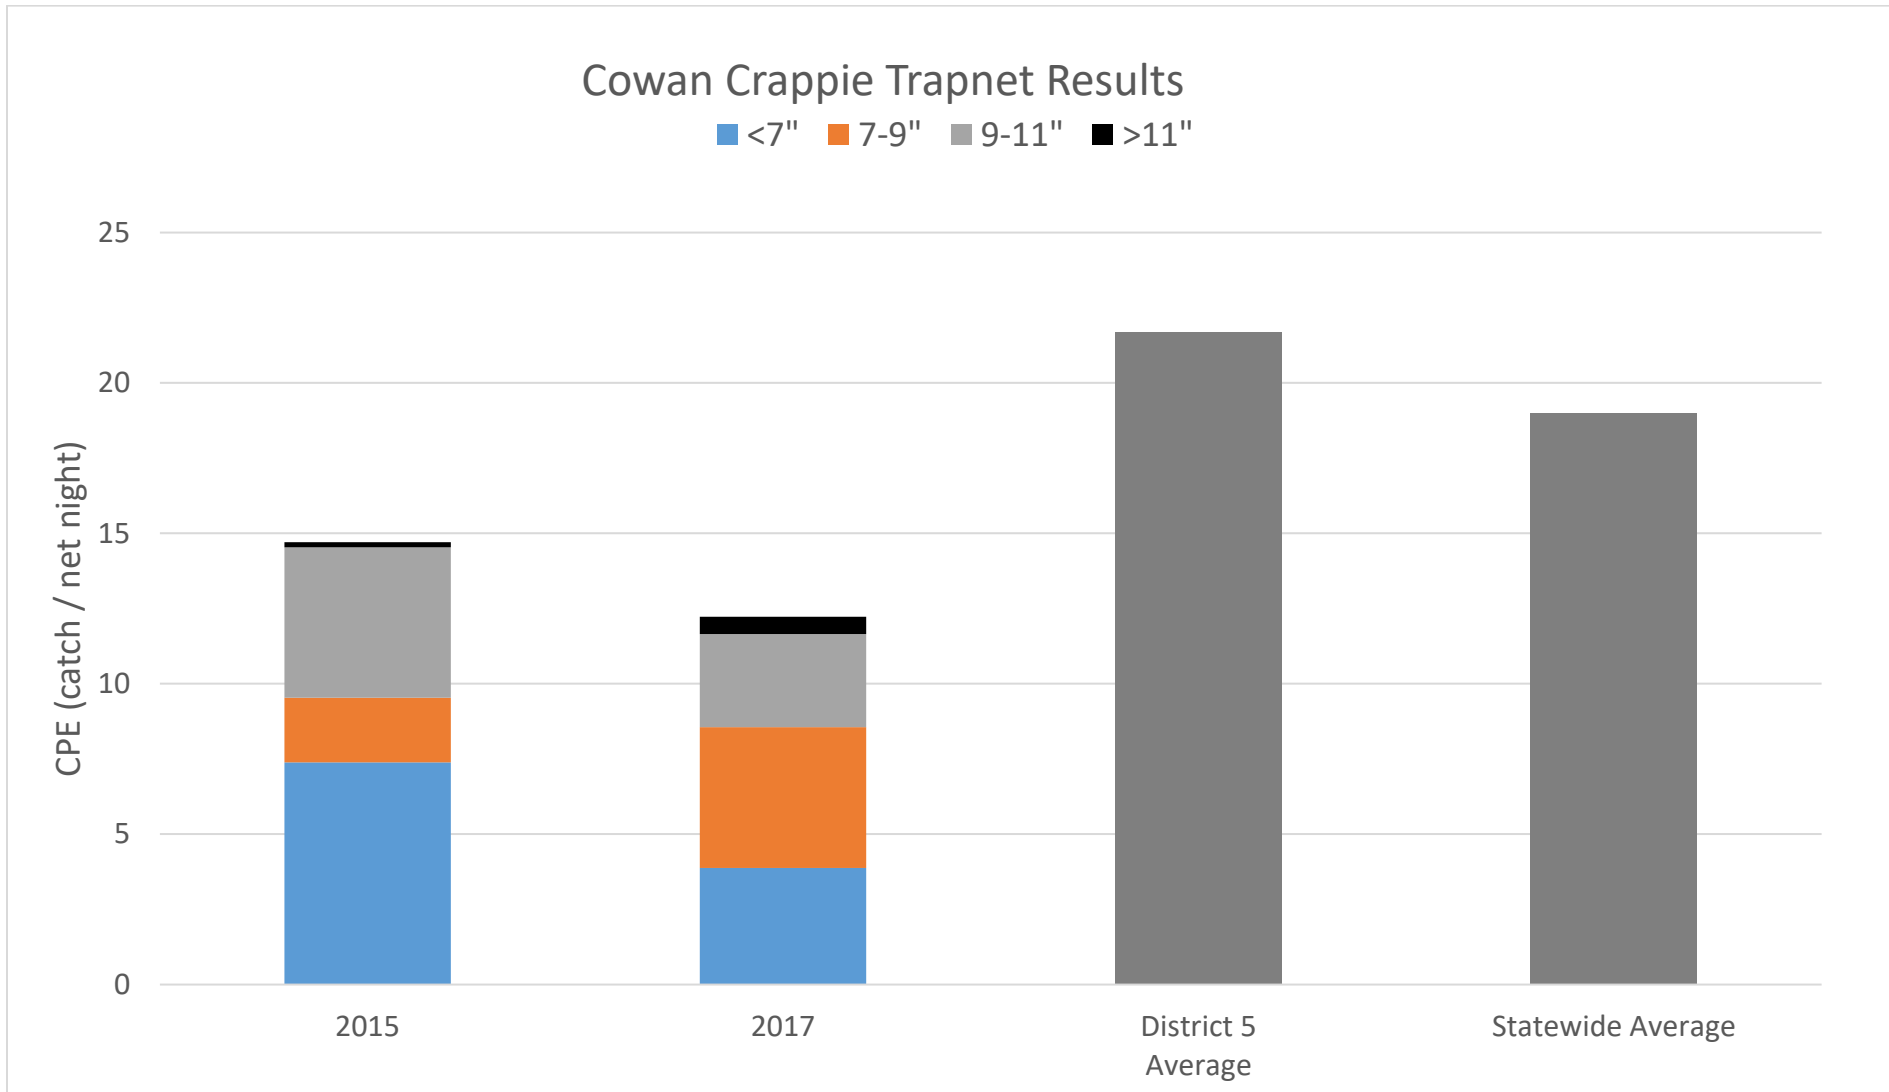

Cowan Lake Crappie trap netting catch rates broken down by size groups compared to the district 5 and statewide average catch rates. Different colors in each bar represent the catch per net of that size group of fish.

Length at age in inches for Crappie sampled at Cowan Lake compared to district 5 and statewide averages.

	Age							
	0	1	2	3	4	5	6	7
Cowan	3.1	6.8	9.1	10.4	10.7	11.2	12.0	12.0
District 5	3.9	7.3	8.9	9.6	10.3	10.4	10.9	11.1
Statewide	3.8	6.9	8.6	9.5	10.1	10.3	10.5	10.6