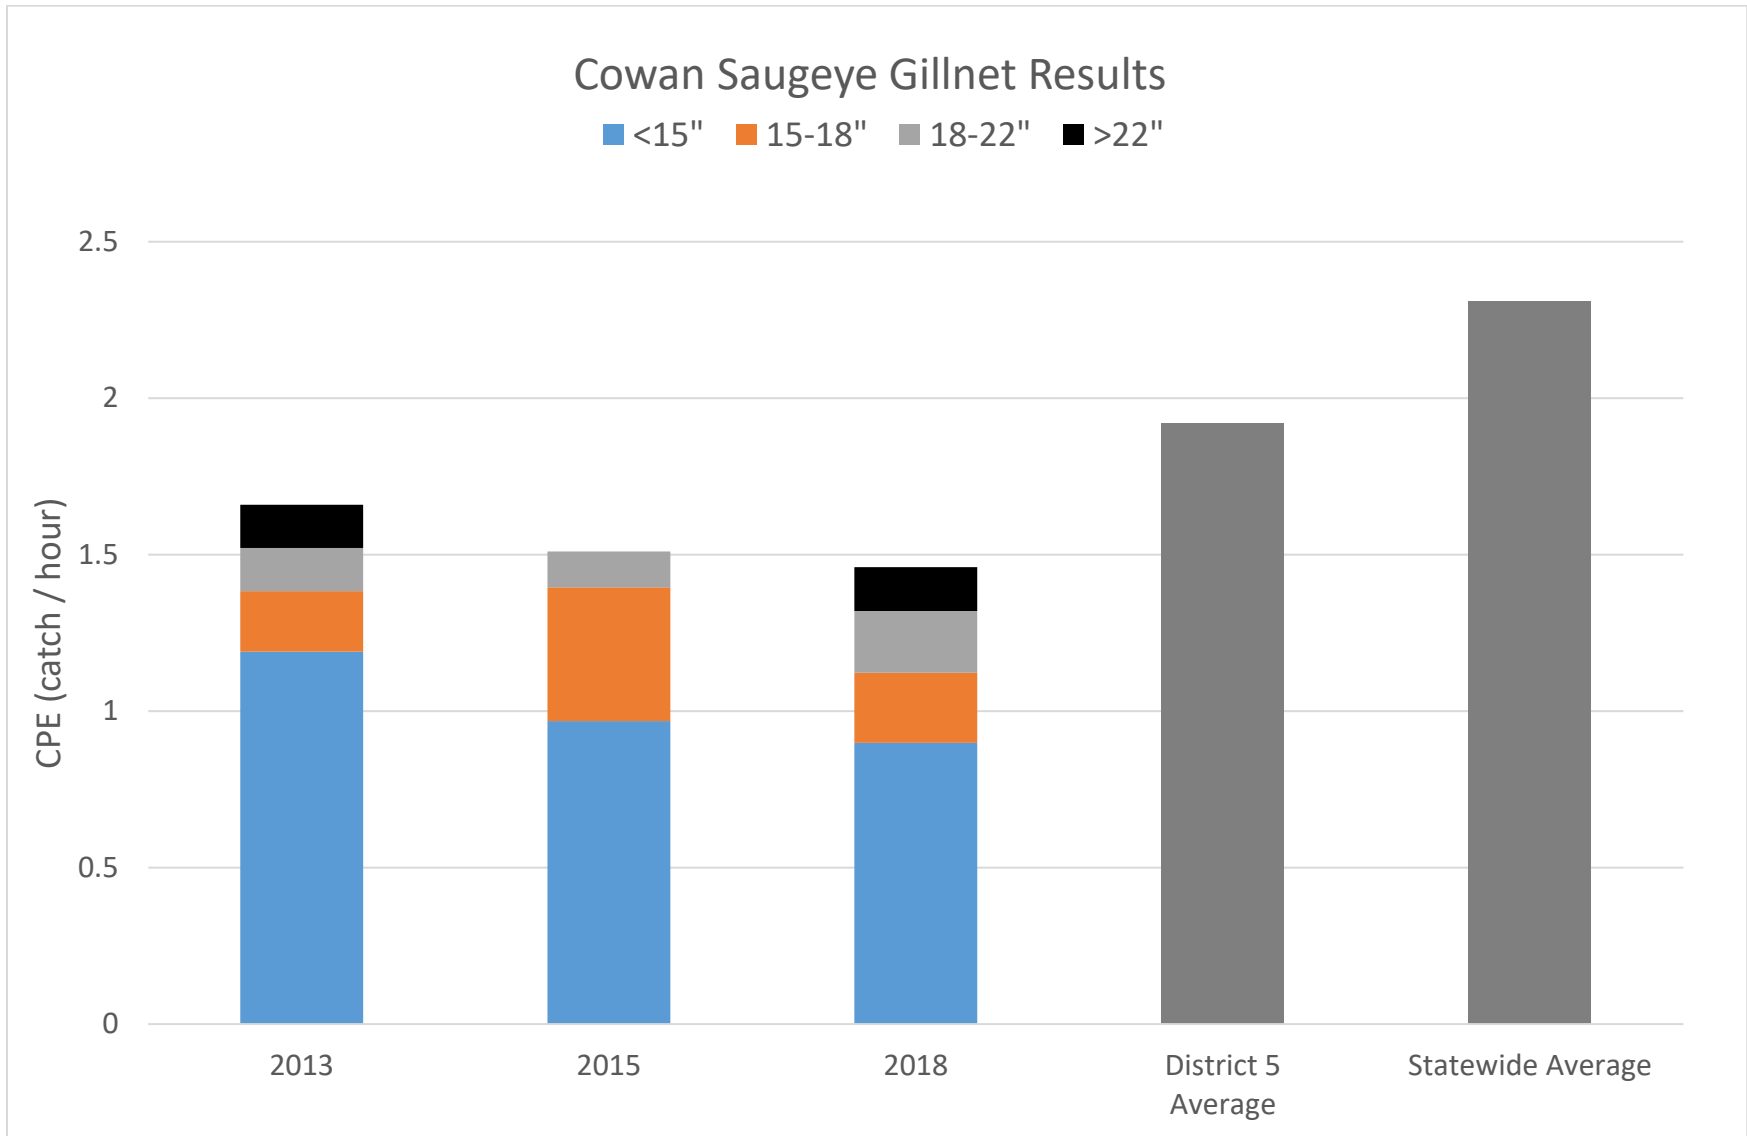

Cowan Lake Saugeye gillnet catch rates broken down by size groups compared to the district 5 and statewide average catch rates. Different colors in each bar represent the catch per hour of that size group of fish.

Length at age in inches for Saugeye sampled at Cowan Lake compared to district 5 and statewide averages.

| | Age | | | | | | |
|------------|-----|------|------|------|------|------|------|
| | 0 | 1 | 2 | 3 | 4 | 5 | 6 |
| Cowan | 9.2 | 14.2 | 19.1 | 22.2 | | | |
| District 5 | 9.9 | 14.5 | 18.0 | 20.5 | 21.5 | 22.1 | 24.6 |
| Statewide | 9.8 | 13.9 | 17.4 | 19.6 | 20.9 | 22.3 | 22.9 |