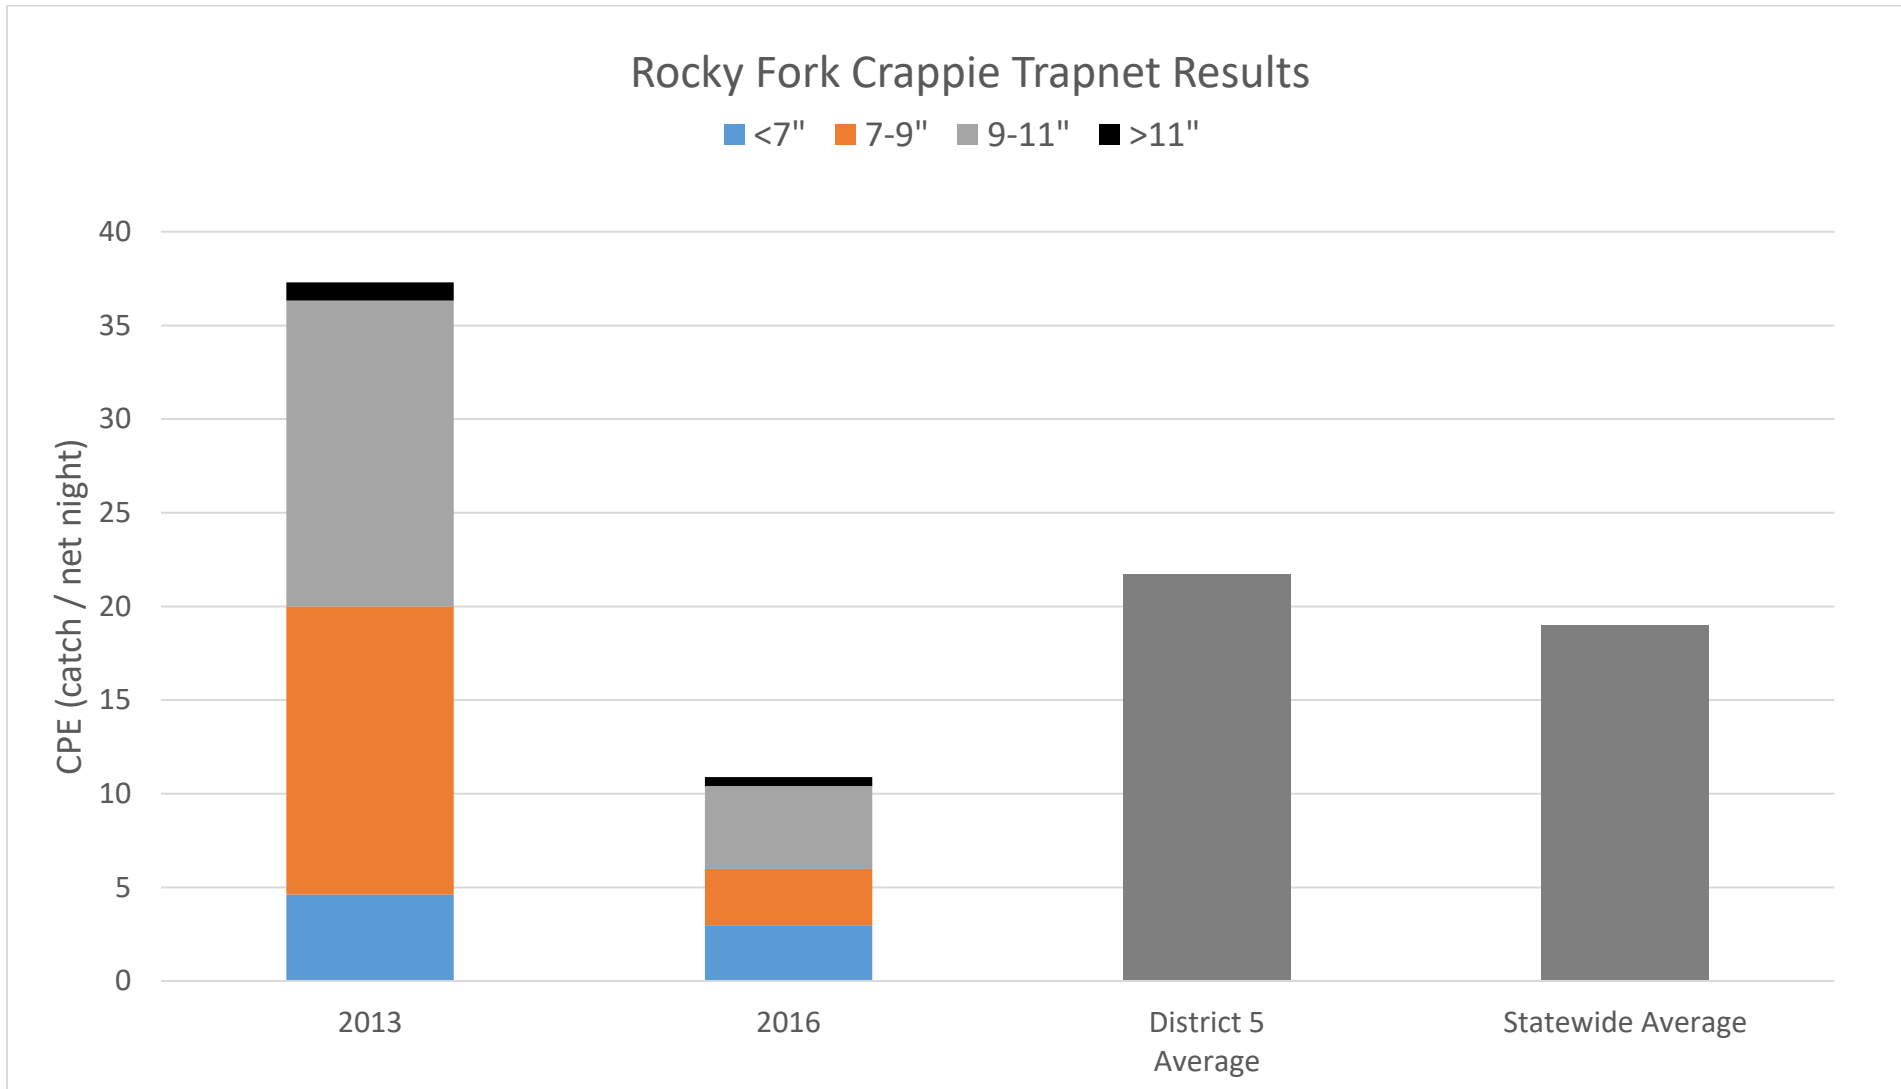

Rocky Fork Lake Crappie trap netting catch rates broken down by size groups compared to the district 5 and statewide average catch rates. Different colors in each bar represent the catch per net of that size group of fish.

Length at age in inches for Crappie sampled at Rocky Fork Lake compared to district 5 and statewide averages.

	Age							
	0	1	2	3	4	5	6	7
Rocky Fork	3.5	6.5	8.7	9.4	10.1	10.7	11.0	
District 5	3.9	7.3	8.9	9.6	10.3	10.4	10.9	11.1
Statewide	3.8	6.9	8.6	9.5	10.1	10.3	10.5	10.6