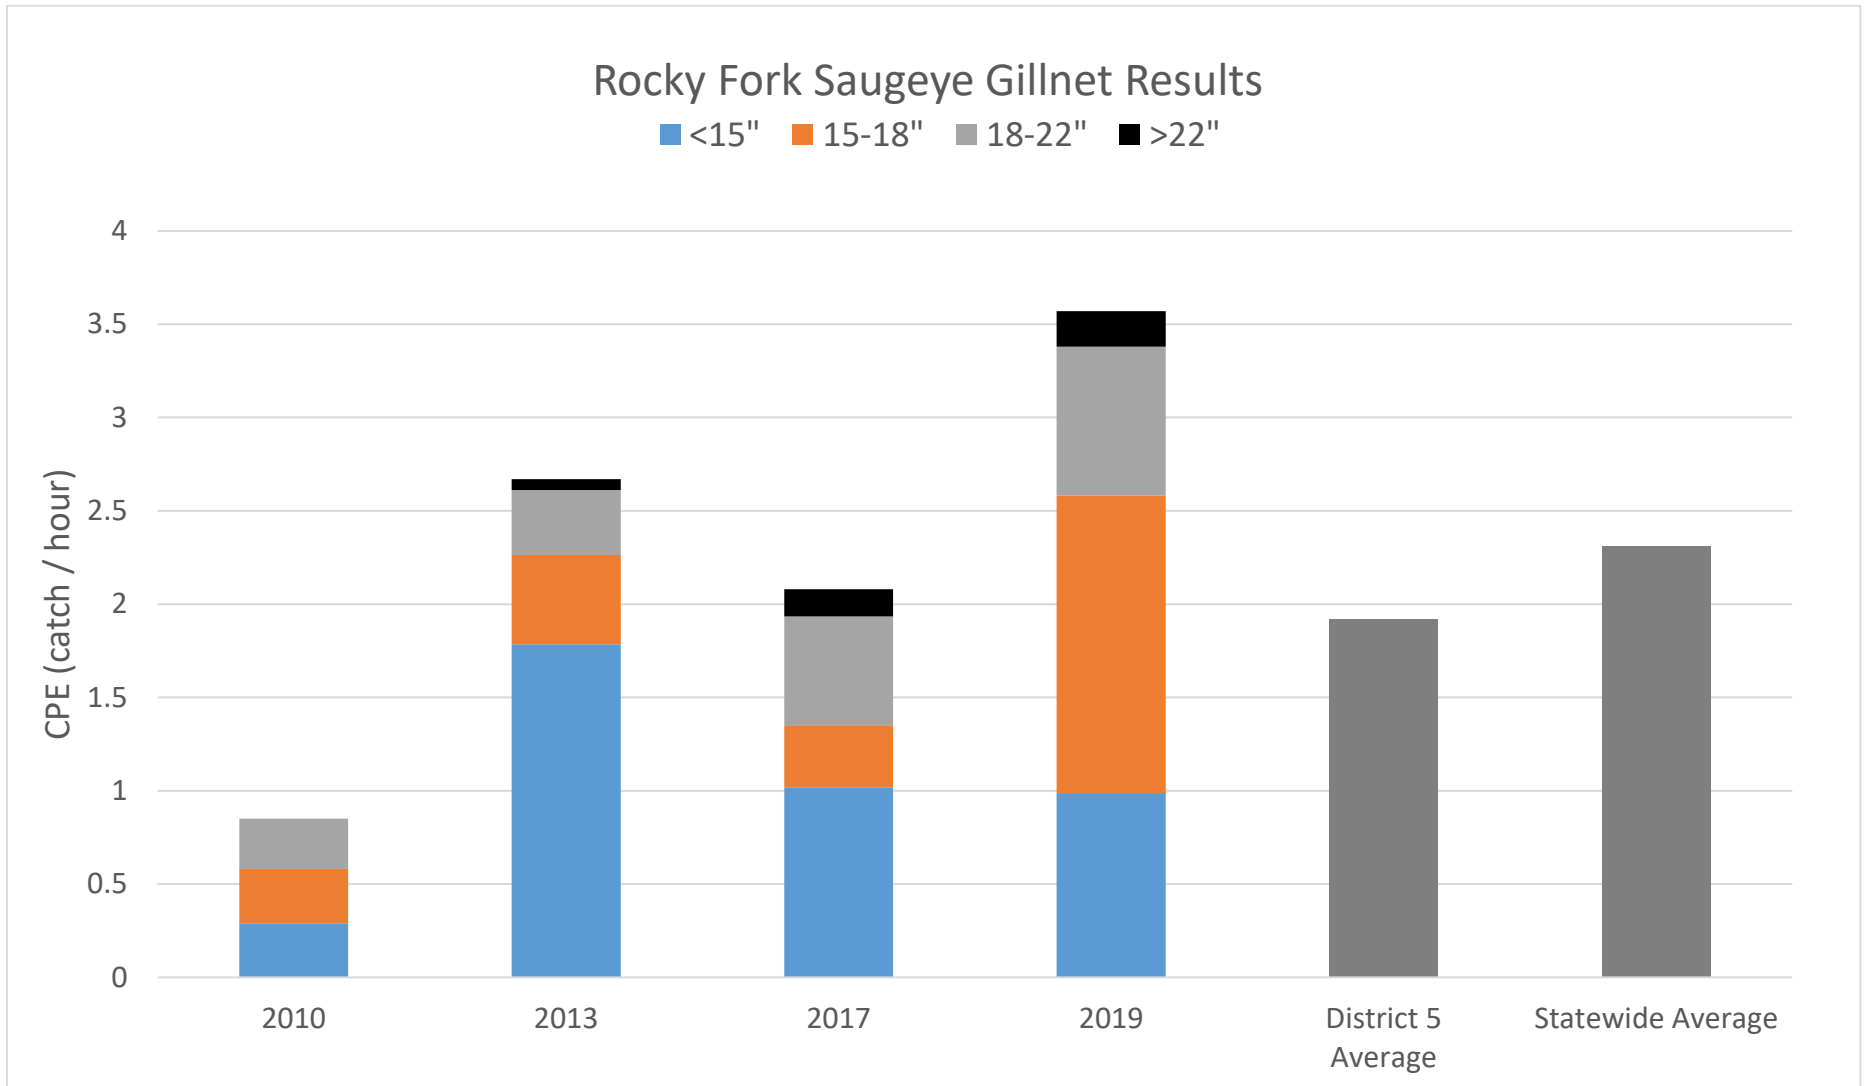

Rocky Fork Lake Saugeye gillnet catch rates broken down by size groups compared to the district 5 and statewide average catch rates. Different colors in each bar represent the catch per hour of that size group of fish.

Length at age in inches for Saugeye sampled at Rocky Fork Lake compared to district 5 and statewide averages.

	Age						
	0	1	2	3	4	5	6
Rocky Fork	9.1	13.3	16.4	19.4	22.3	22.3	24.0
District 5	9.9	14.5	18.0	20.5	21.5	22.1	24.6
Statewide	9.8	13.9	17.4	19.6	20.9	22.3	22.9