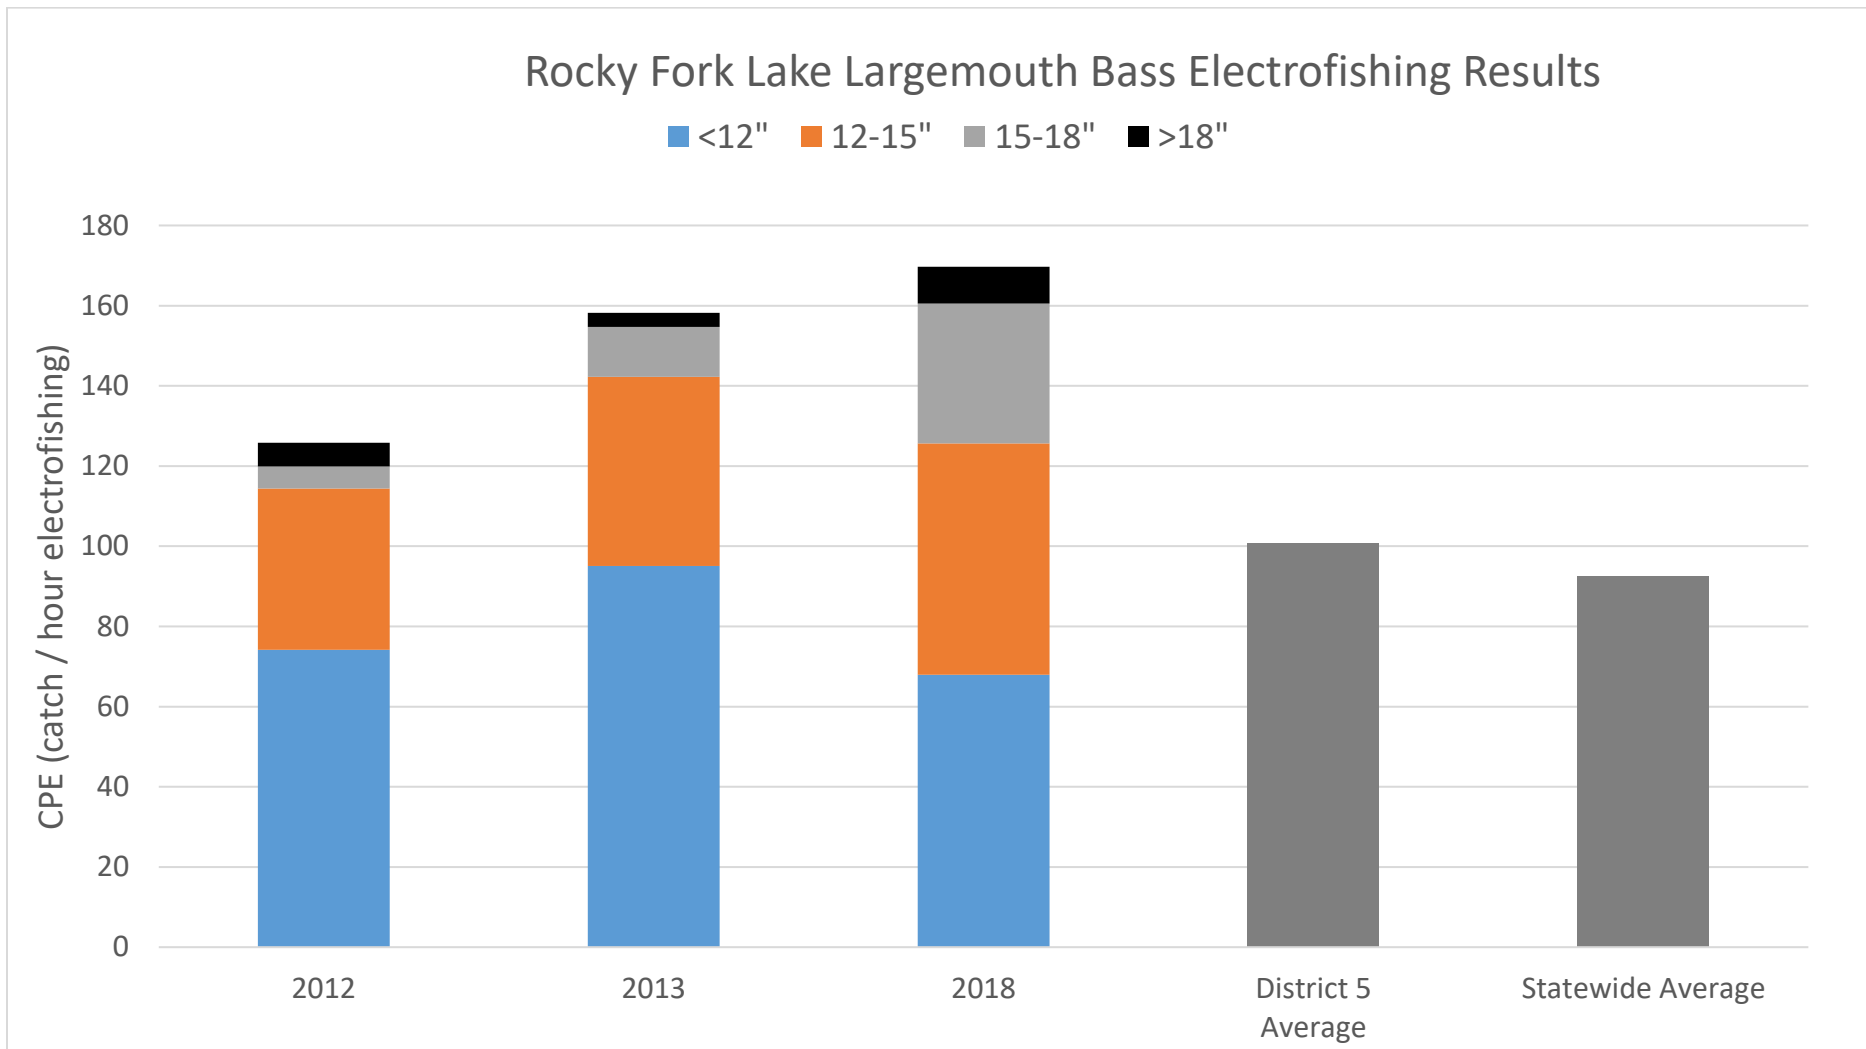

Rocky Fork Lake Largemouth Bass electrofishing catch rates broken down by size groups compared to the district 5 and statewide average catch rates. Different colors in each bar represent the catch per hour of that size group of fish.

Length at age in inches for Largemouth Bass sampled at Rocky Fork Lake compared to district 5 and statewide averages.

	Age															
	1	2	3	4	5	6	7	8	9	10	11	12	13	14	15	16
Rocky Fork	5.7	9.6	12.5	14.3	14.8	16.8	17.1	18.0	18.0	17.8		21.0	17.0	19.0		
District 5	6.0	9.7	12.1	13.5	14.6	15.8	16.7	17.3	17.7	18.2	18.6	18.8	18.0	18.7	18.6	17.6
Statewide	5.8	8.8	11.3	12.9	14.2	15.2	15.8	16.6	17.2	18.3	18.5	18.5	19.4	18.8	19.6	20.5